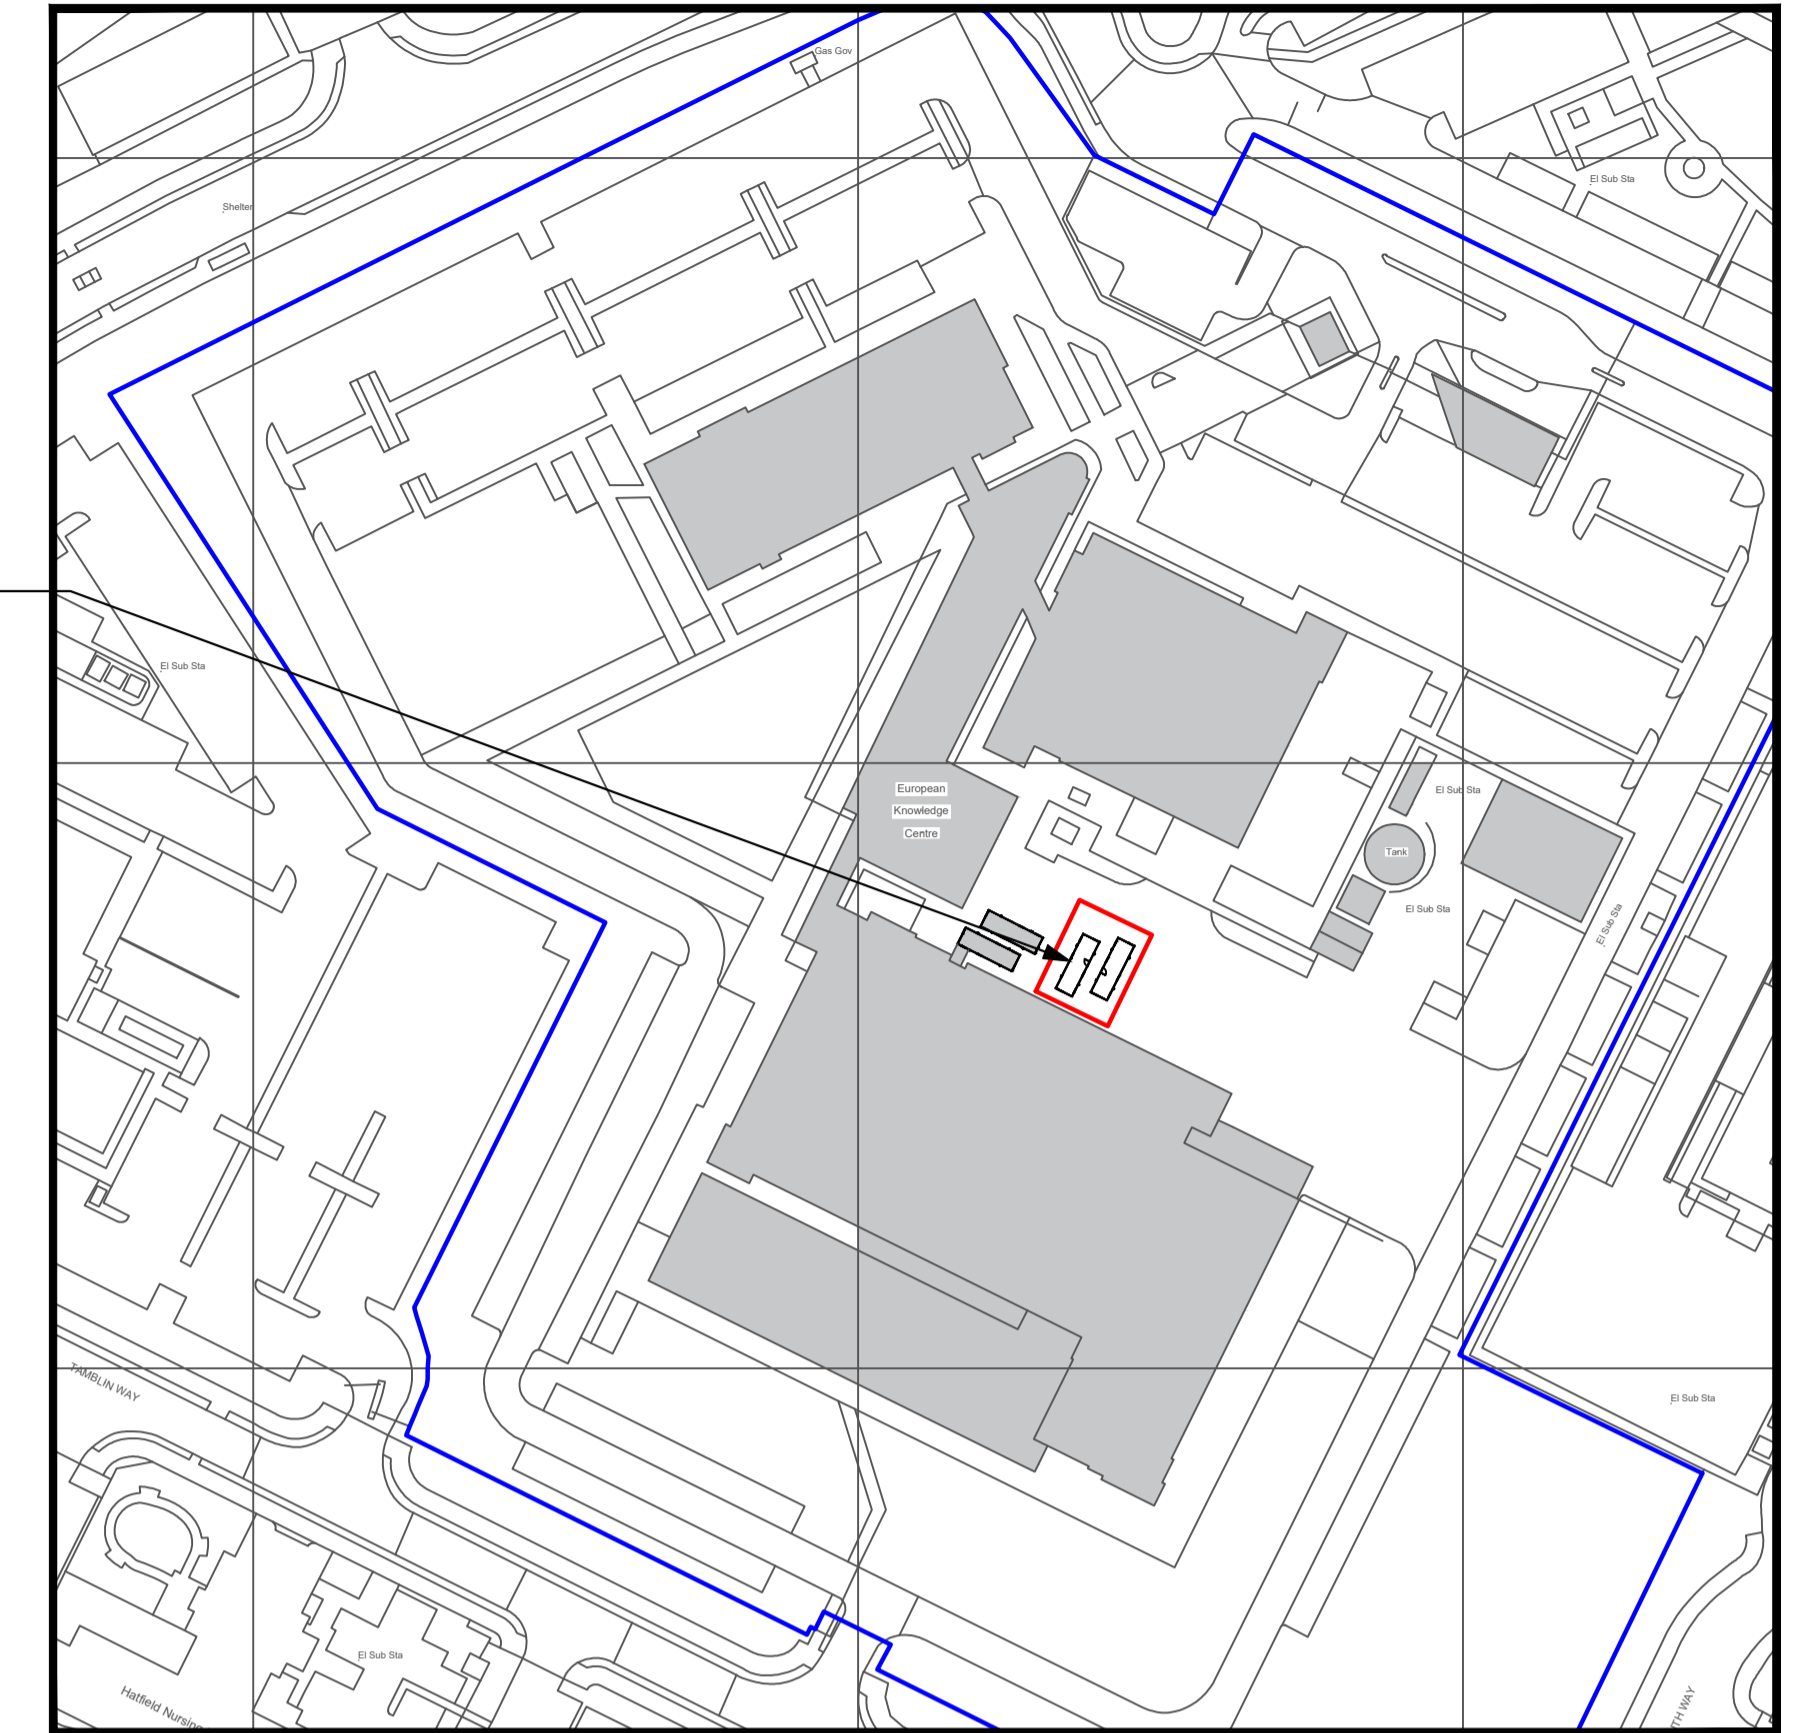

Proposed location 2
Portakabin Buildings

LOCATION PLAN
scale 1:1250

©Crown Copyright and database rights 2020 OS Licence no. 100041041

LOCATION PLAN
scale 1:1250

Portakabin
Proposed Location & Block Plan
Eisai Ltd at Mosquito Way, Hatfield, AL10 9SN
Date: 02.01.2024
Scale : 1:1250 @ A1
Drawing Number 02KT