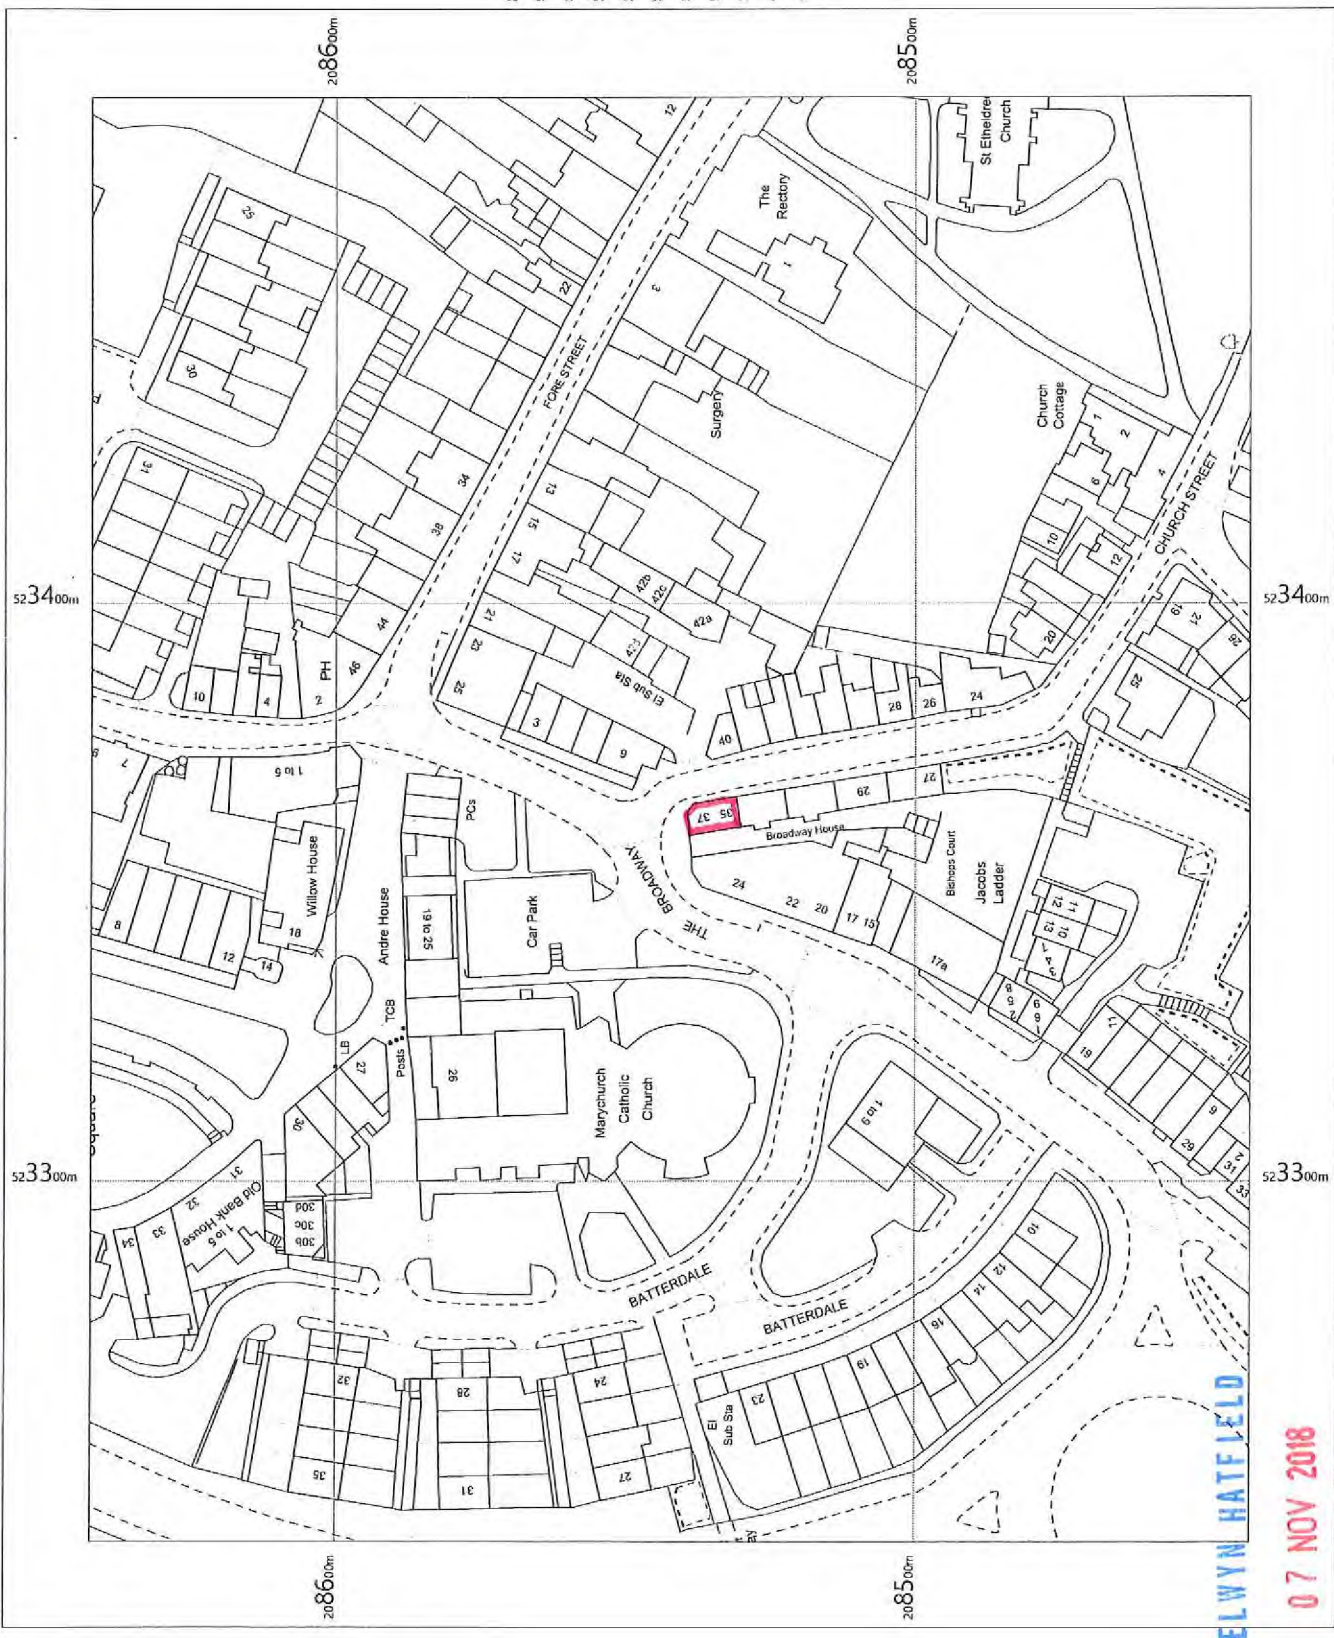

57 CHARLIS STREET. AL9 5AX

OS MasterMap 1250/2500/10000
scale
Monday, October 29, 2018, ID:
CM-00752301
www.centremapslive.co.uk

1:1250 scale print at A4, Centre:
523363 E. 208542 N

© Crown Copyright Ordnance
Survey, Licence no. 100019980