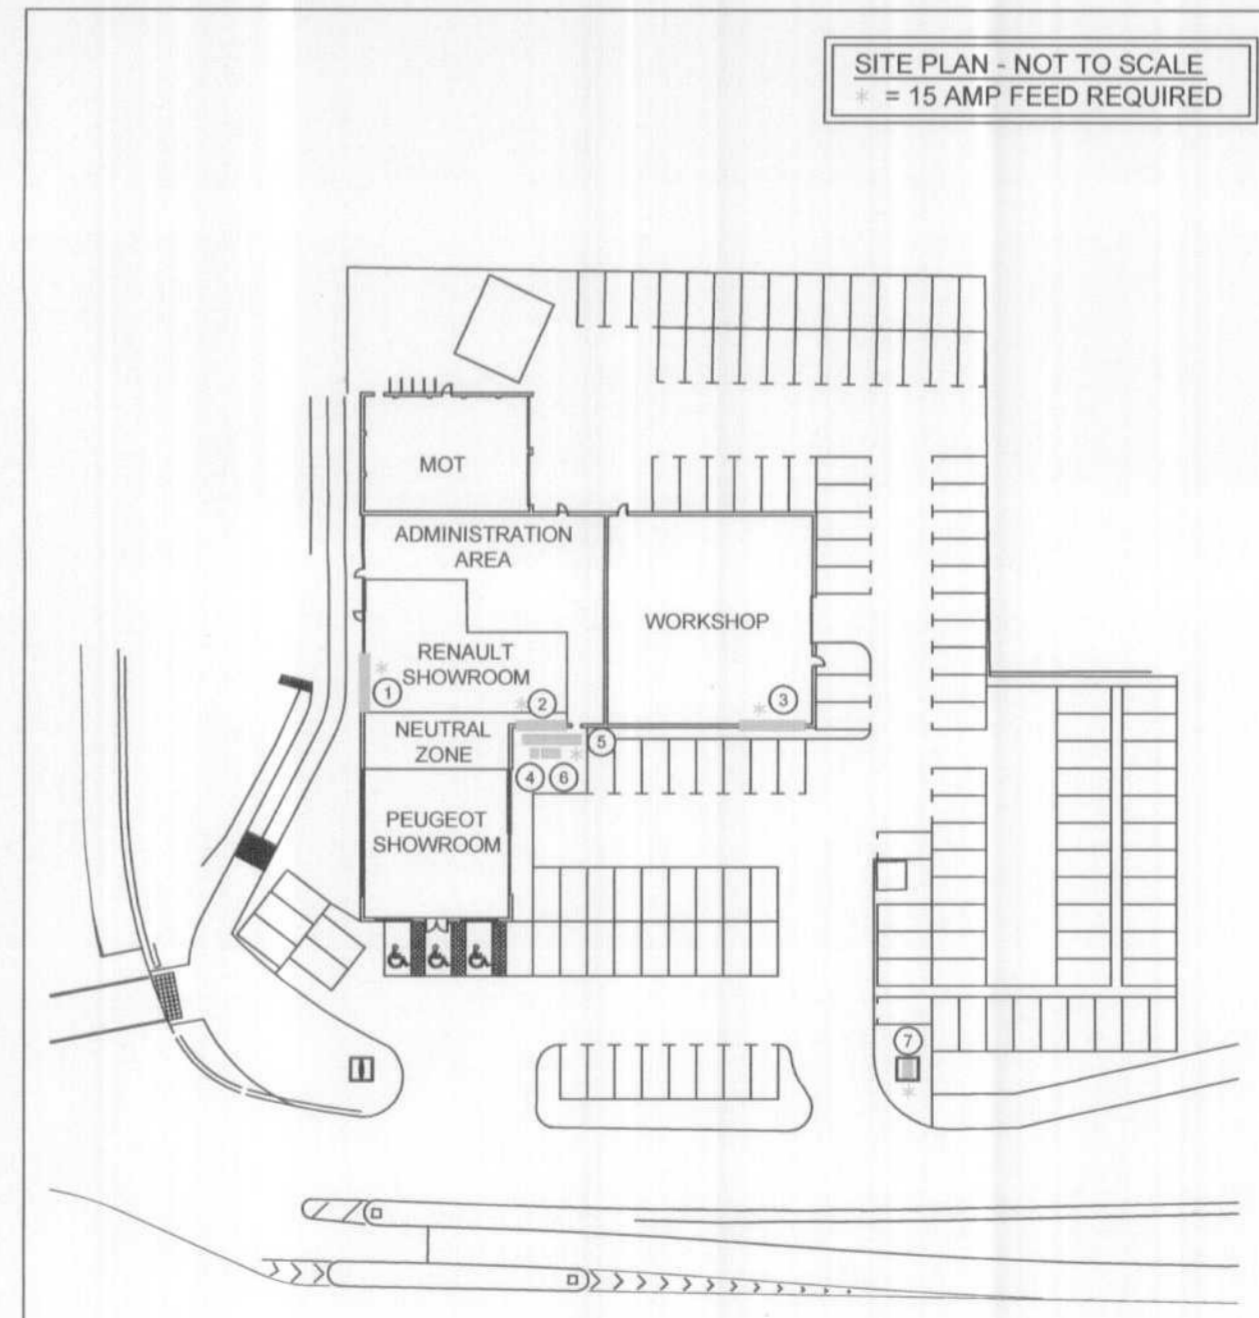

PLANNING
DEPARTMENT
OFFICE COPY
15 OCT 2007
NO: S612007/1519 AD

SOUTH WEST ELEVATION

SOUTH EAST ELEVATION

NEW 6.5M ILLUMINATED PYLON HALO ILLUMINATION AROUND LOGO. PANELS TO BE LIT BY GROUND MOUNTED 150 WATT HALIDE SPOT LIGHTS ENCLOSED IN KERB SURROUND

Tara Signs
St. Peters Place, Western Road,
Lancing, Sussex, BN15 8SB
Tel : 01903 750710
Fax : 01903 754008
Copyright Tara Signs Ltd.

Scale 1:100
Tolerance +-
Drg No Ren0748 planning
Date 9.10.07
Drawn By AHW
Checked By