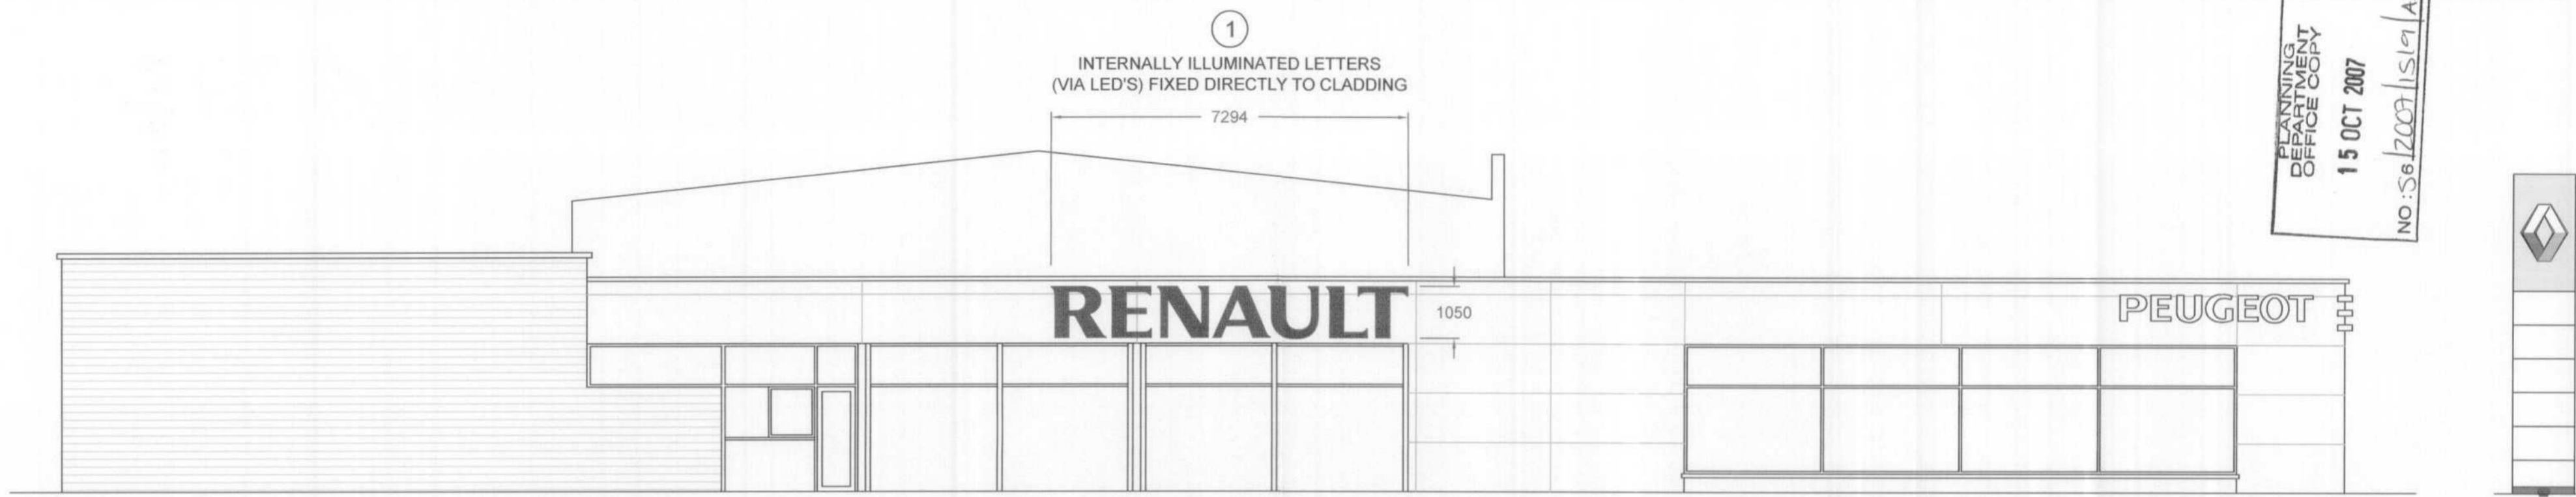

PLANNING
DEPARTMENT
OFFICE COPY
15 OCT 2007
NO: S612007/1519 AD

SOUTH WEST ELEVATION

SOUTH EAST ELEVATION

NEW 6.5M ILLUMINATED PYLON HALO ILLUMINATION AROUND LOGO. PANELS TO BE LIT BY GROUND MOUNTED 150 WATT HALIDE SPOT LIGHTS ENCLOSED IN KERB SURROUND

Tara Signs
St. Peters Place, Western Road,
Lancing, Sussex, BN15 8SB
Tel : 01903 750710
Fax : 01903 754008
Copyright Tara Signs Ltd.

Scale 1:100
Tolerance +-
Drg No Ren0748 planning
Date 9.10.07
Drawn By AHW
Checked By