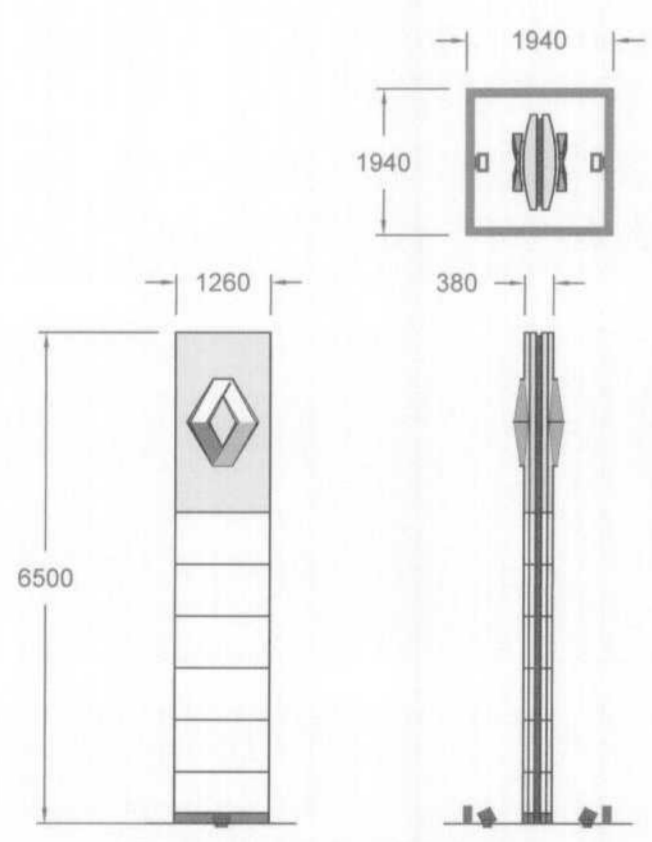

PLANNING
DEPARTMENT
OFFICE COPY
15 OCT 2007
NO: S612007/1519 AD

SOUTH WEST ELEVATION

SOUTH EAST ELEVATION

NEW 6.5M ILLUMINATED PYLON HALO ILLUMINATION AROUND LOGO. PANELS TO BE LIT BY GROUND MOUNTED 150 WATT HALIDE SPOT LIGHTS ENCLOSED IN KERB SURROUND

Tara Signs
St. Peters Place, Western Road,
Lancing, Sussex, BN15 8SB
Tel : 01903 750710
Fax : 01903 754008
Copyright Tara Signs Ltd.

Scale 1:100
Tolerance +-
Drg No Ren0748 planning
Date 9.10.07
Drawn By AHW
Checked By

Revisions	Date

	RENAULT	DEALER
Date		
Signature		
Signed By		

Project:
WATERS
COMET WAY
HATFIELD
AL10 9TF