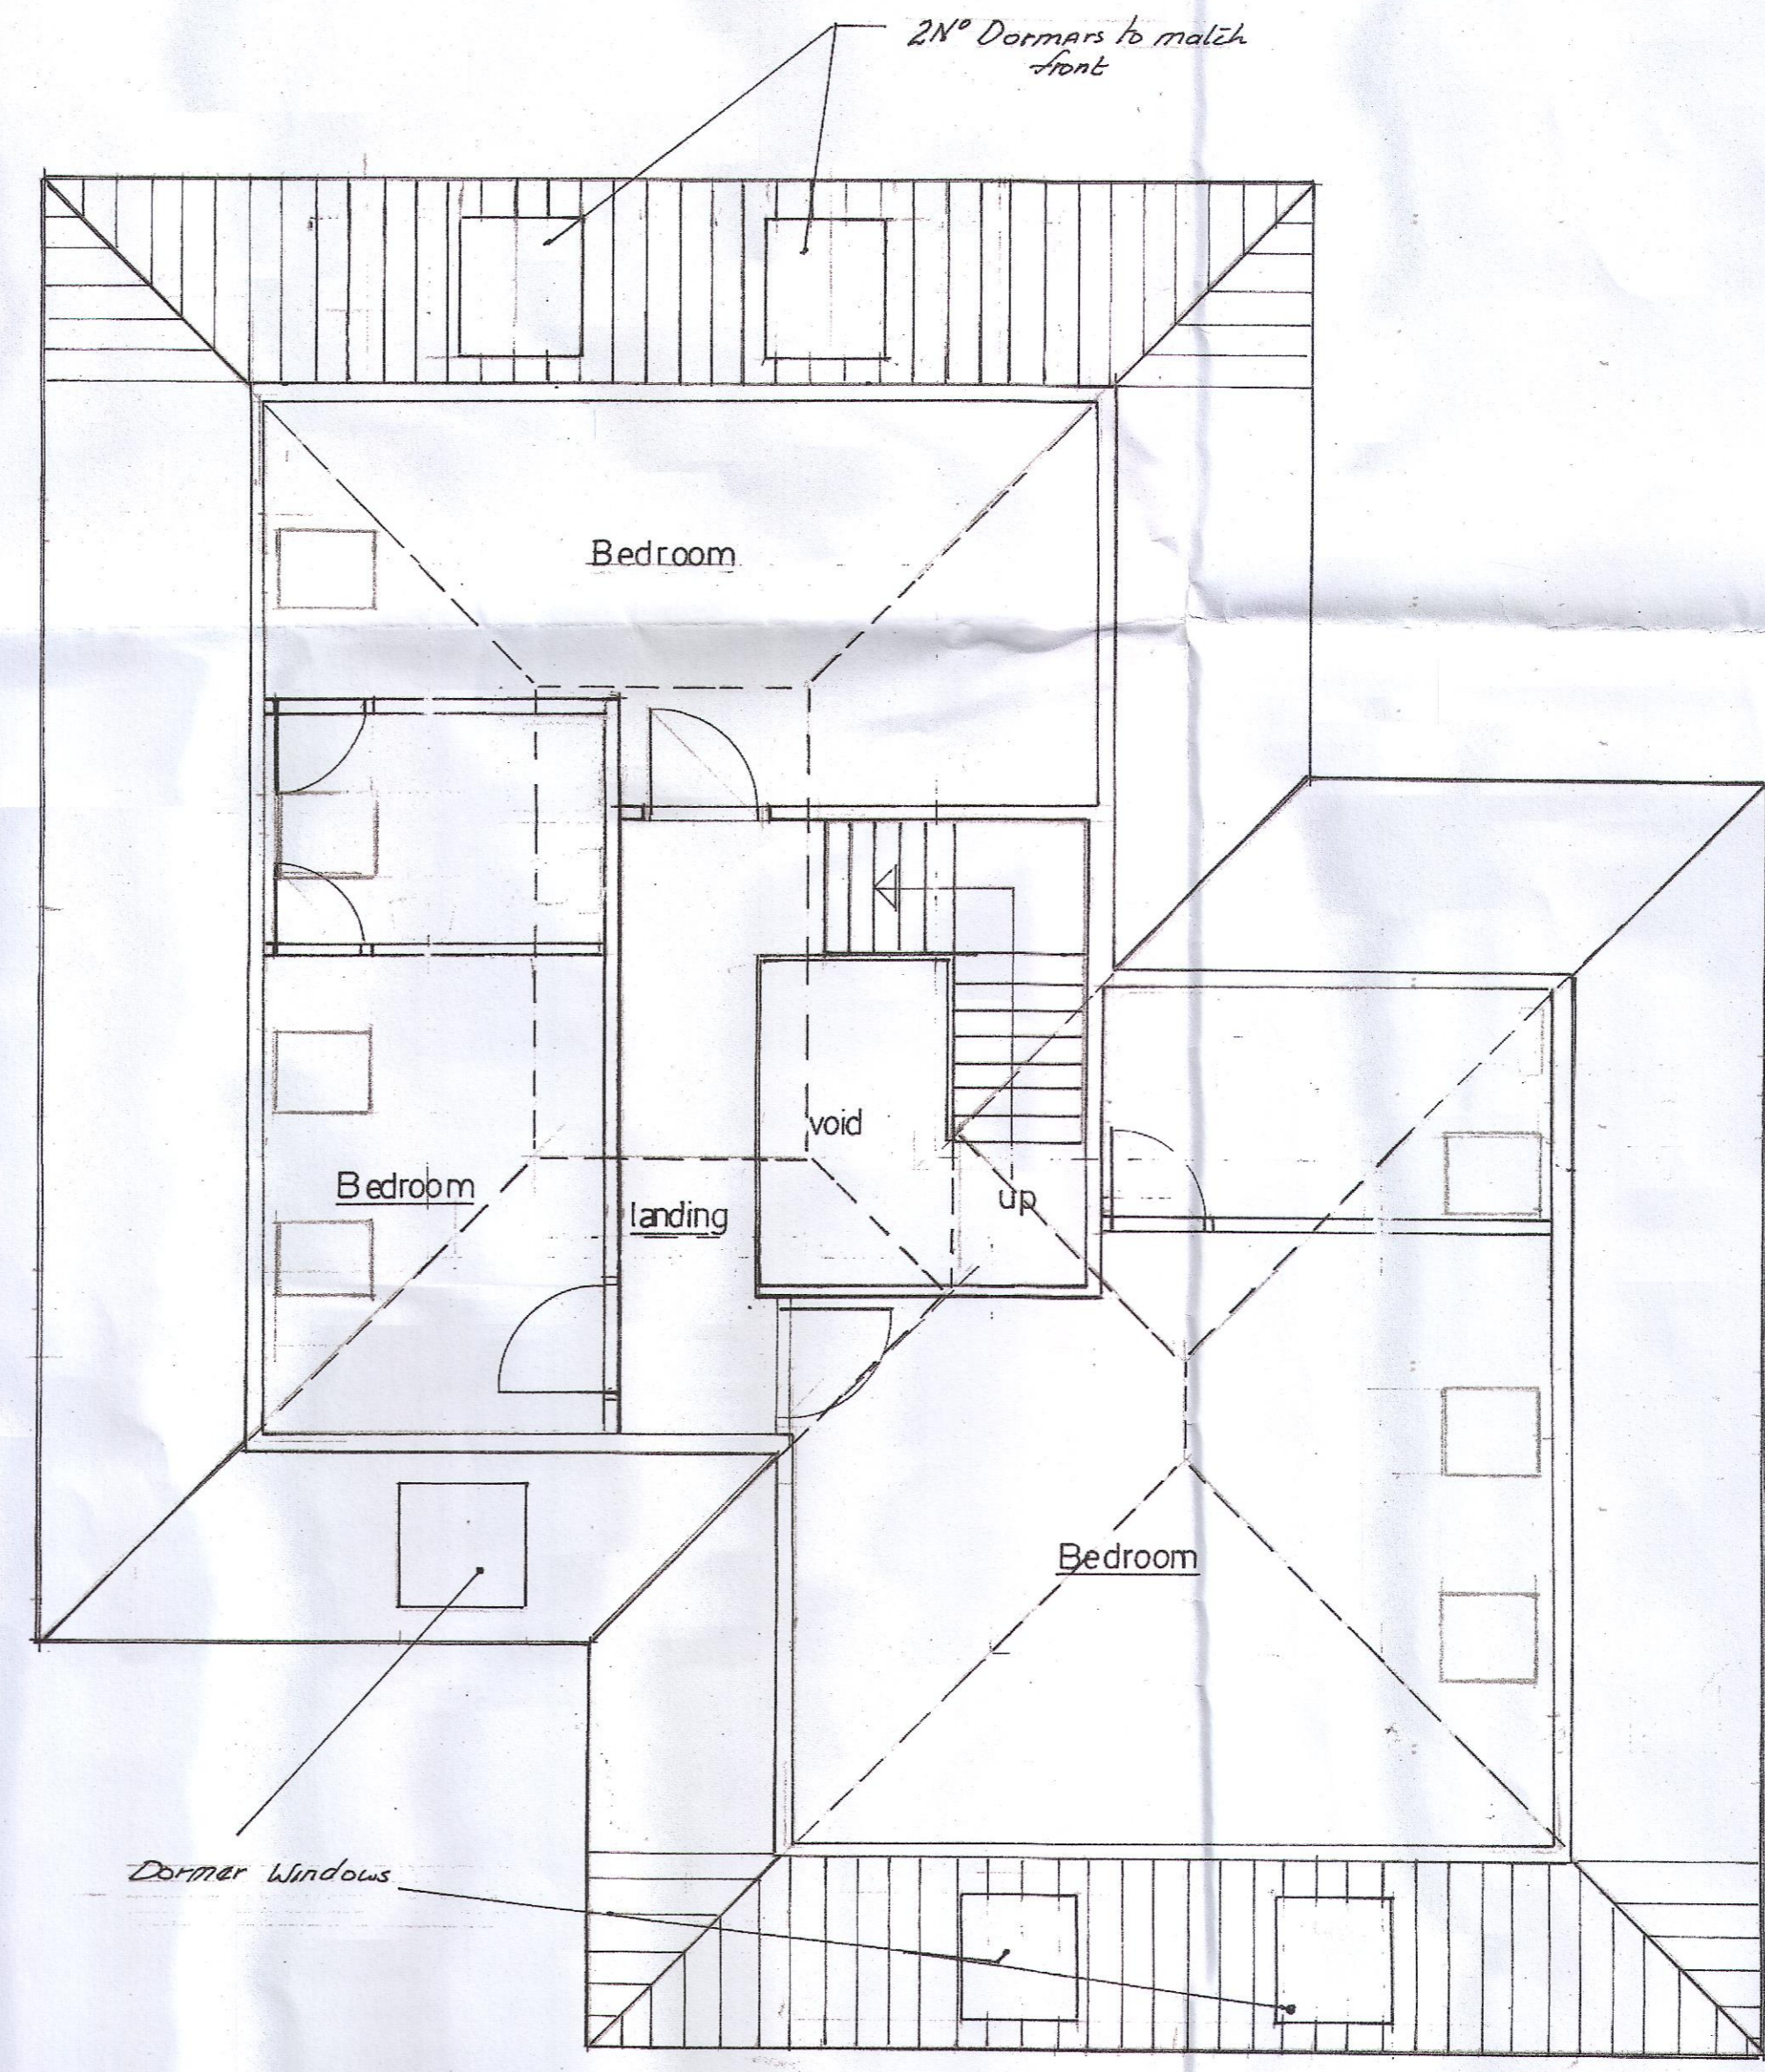

A1

Typical Section 1:50

Proposed Loft Plan 1:50

Notes

Rev	Detail	Date
C	Roof line added	July 2018
B	Dormer windows added	May 2018
A	Loft rooms added	Nov 2017

Location
 58 Plough Hill
 Cuffley EN6 4DS

Scale	Date
As shown	Nov 2017
Dwg no	C
DB/JC/206	