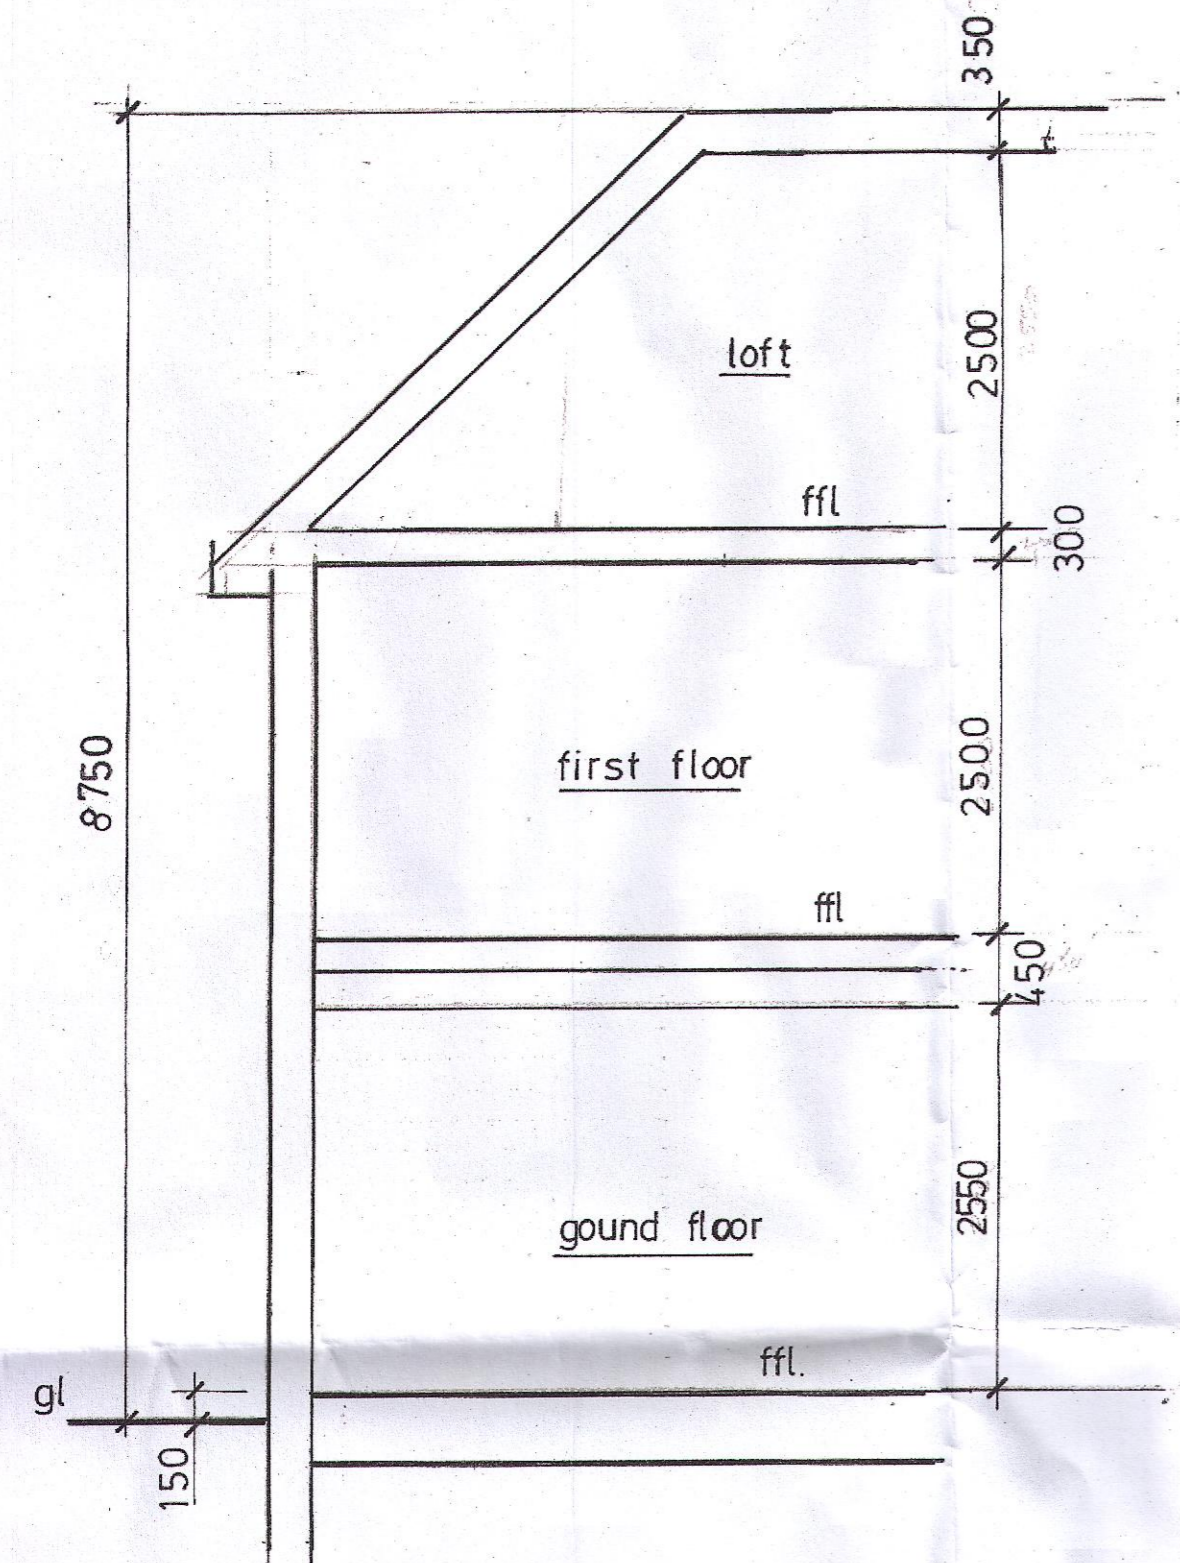

A1

Typical Section 1:50

Proposed Loft Plan 1:50

Notes

Rev	Detail	Date
C	Roof line added	July 2018
B	Dormer windows added	May 2018
A	Loft rooms added	Nov 2017

Location
 58 Plough Hill
 Cuffley EN6 4DS

Scale	Date
As shown	Nov 2017
Dwg no	C
DB/JC/206	