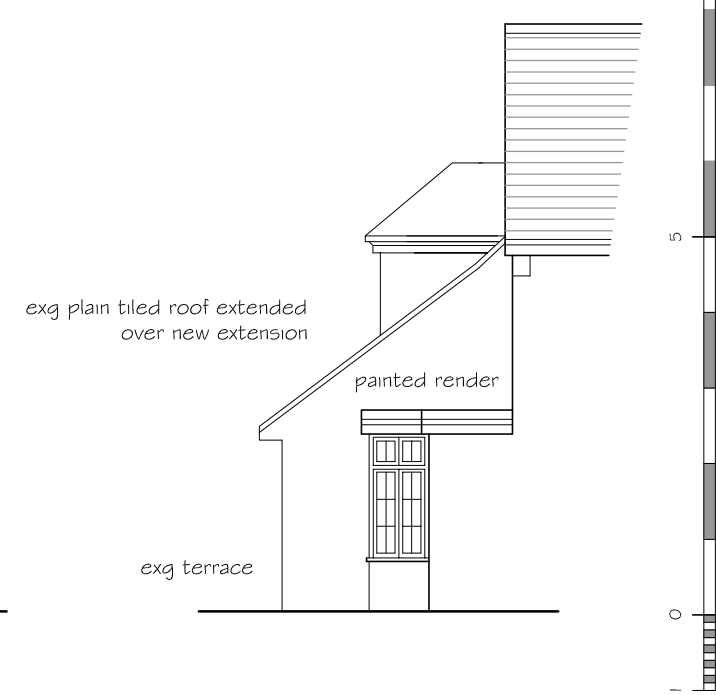

REAR ELEVATION

SIDE ELEVATION

SIDE ELEVATION

PORCH SIDE ELEVATION

Oak framed porch on brick plinth walls

PORCH SIDE ELEVATION

PART FRONT ELEVATION

PNA

Scale: 1:100

Date: Sept 2014

Proposed Extension & Alterations
 Elevations Proposed

Drg. No
 732 / 04