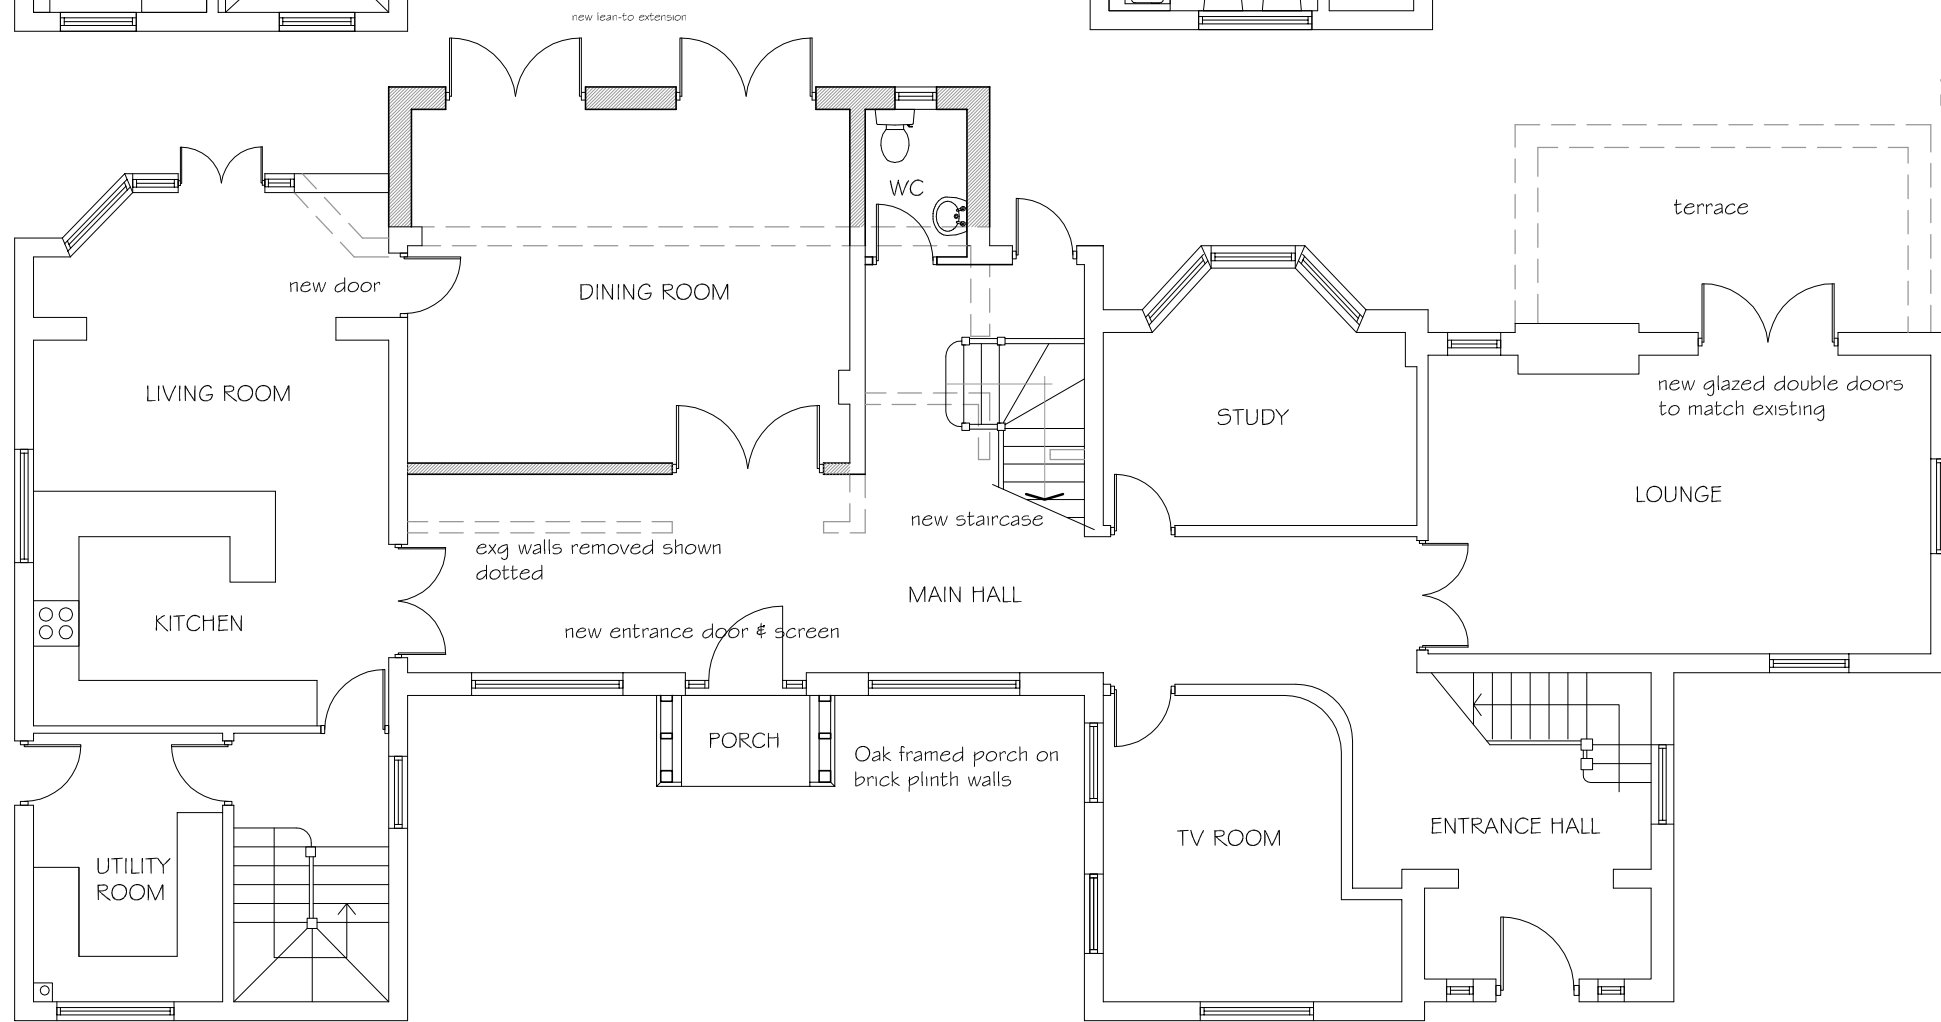

GROUND FLOOR LAYOUT

PNA

The Old Reading Room, 32 High Road
Essendon, Hatfield, Herts. AL9 6HW
Tel: 01707 276595 Fax : 01707 260024
Copyright © email : info@pna.eclipse.co.uk Do Not Scale

The Warren
Carbone Hill
Northaw

Scale: 1:100

Date: Sept 2014

Proposed Extension & Alterations
Ground & First Floor Layouts

Drg. No
732 / 03