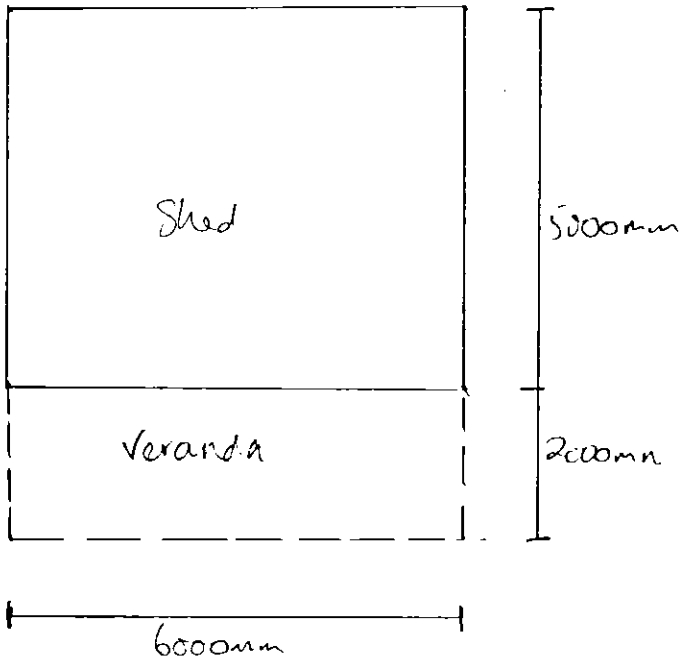

3

1:1000
Proposed Shed: Veranda plan

PLANNING DEPARTMENT
OFFICE COPY

08 AUG 2011

2011/1574

Proposed Shed @ 87 Brumby Rd.