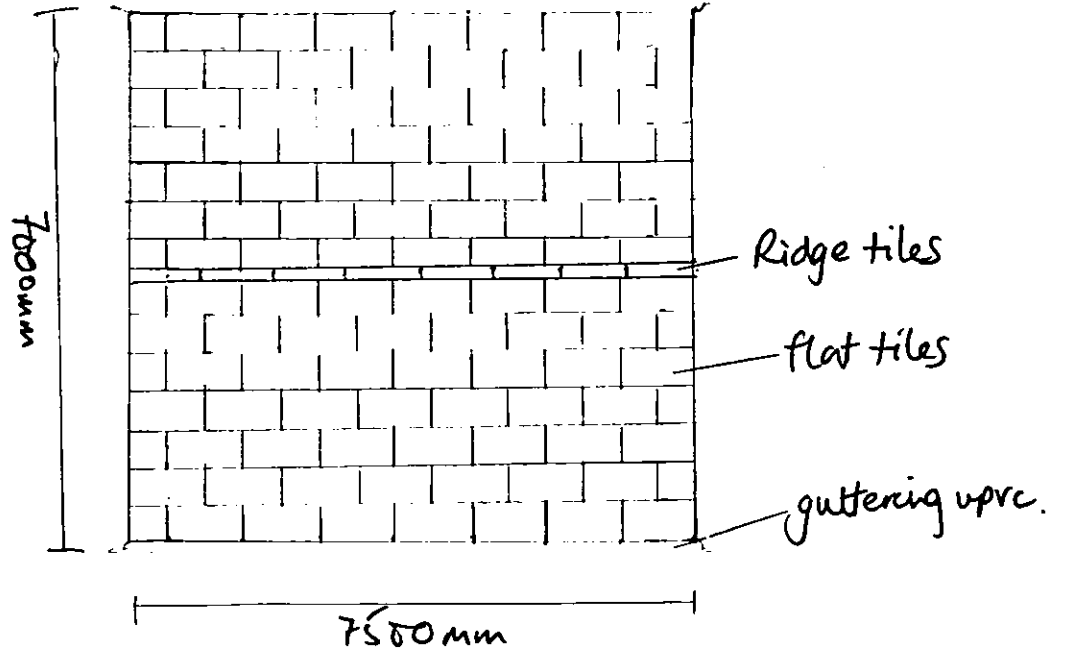

Roof plan

from house
↙

Scale: 1:1000

PLANNING DEPARTMENT
OFFICE COPY

08 AUG 2011

A4

Proposed shed @ 87 Bramble Rd.

2011/1574