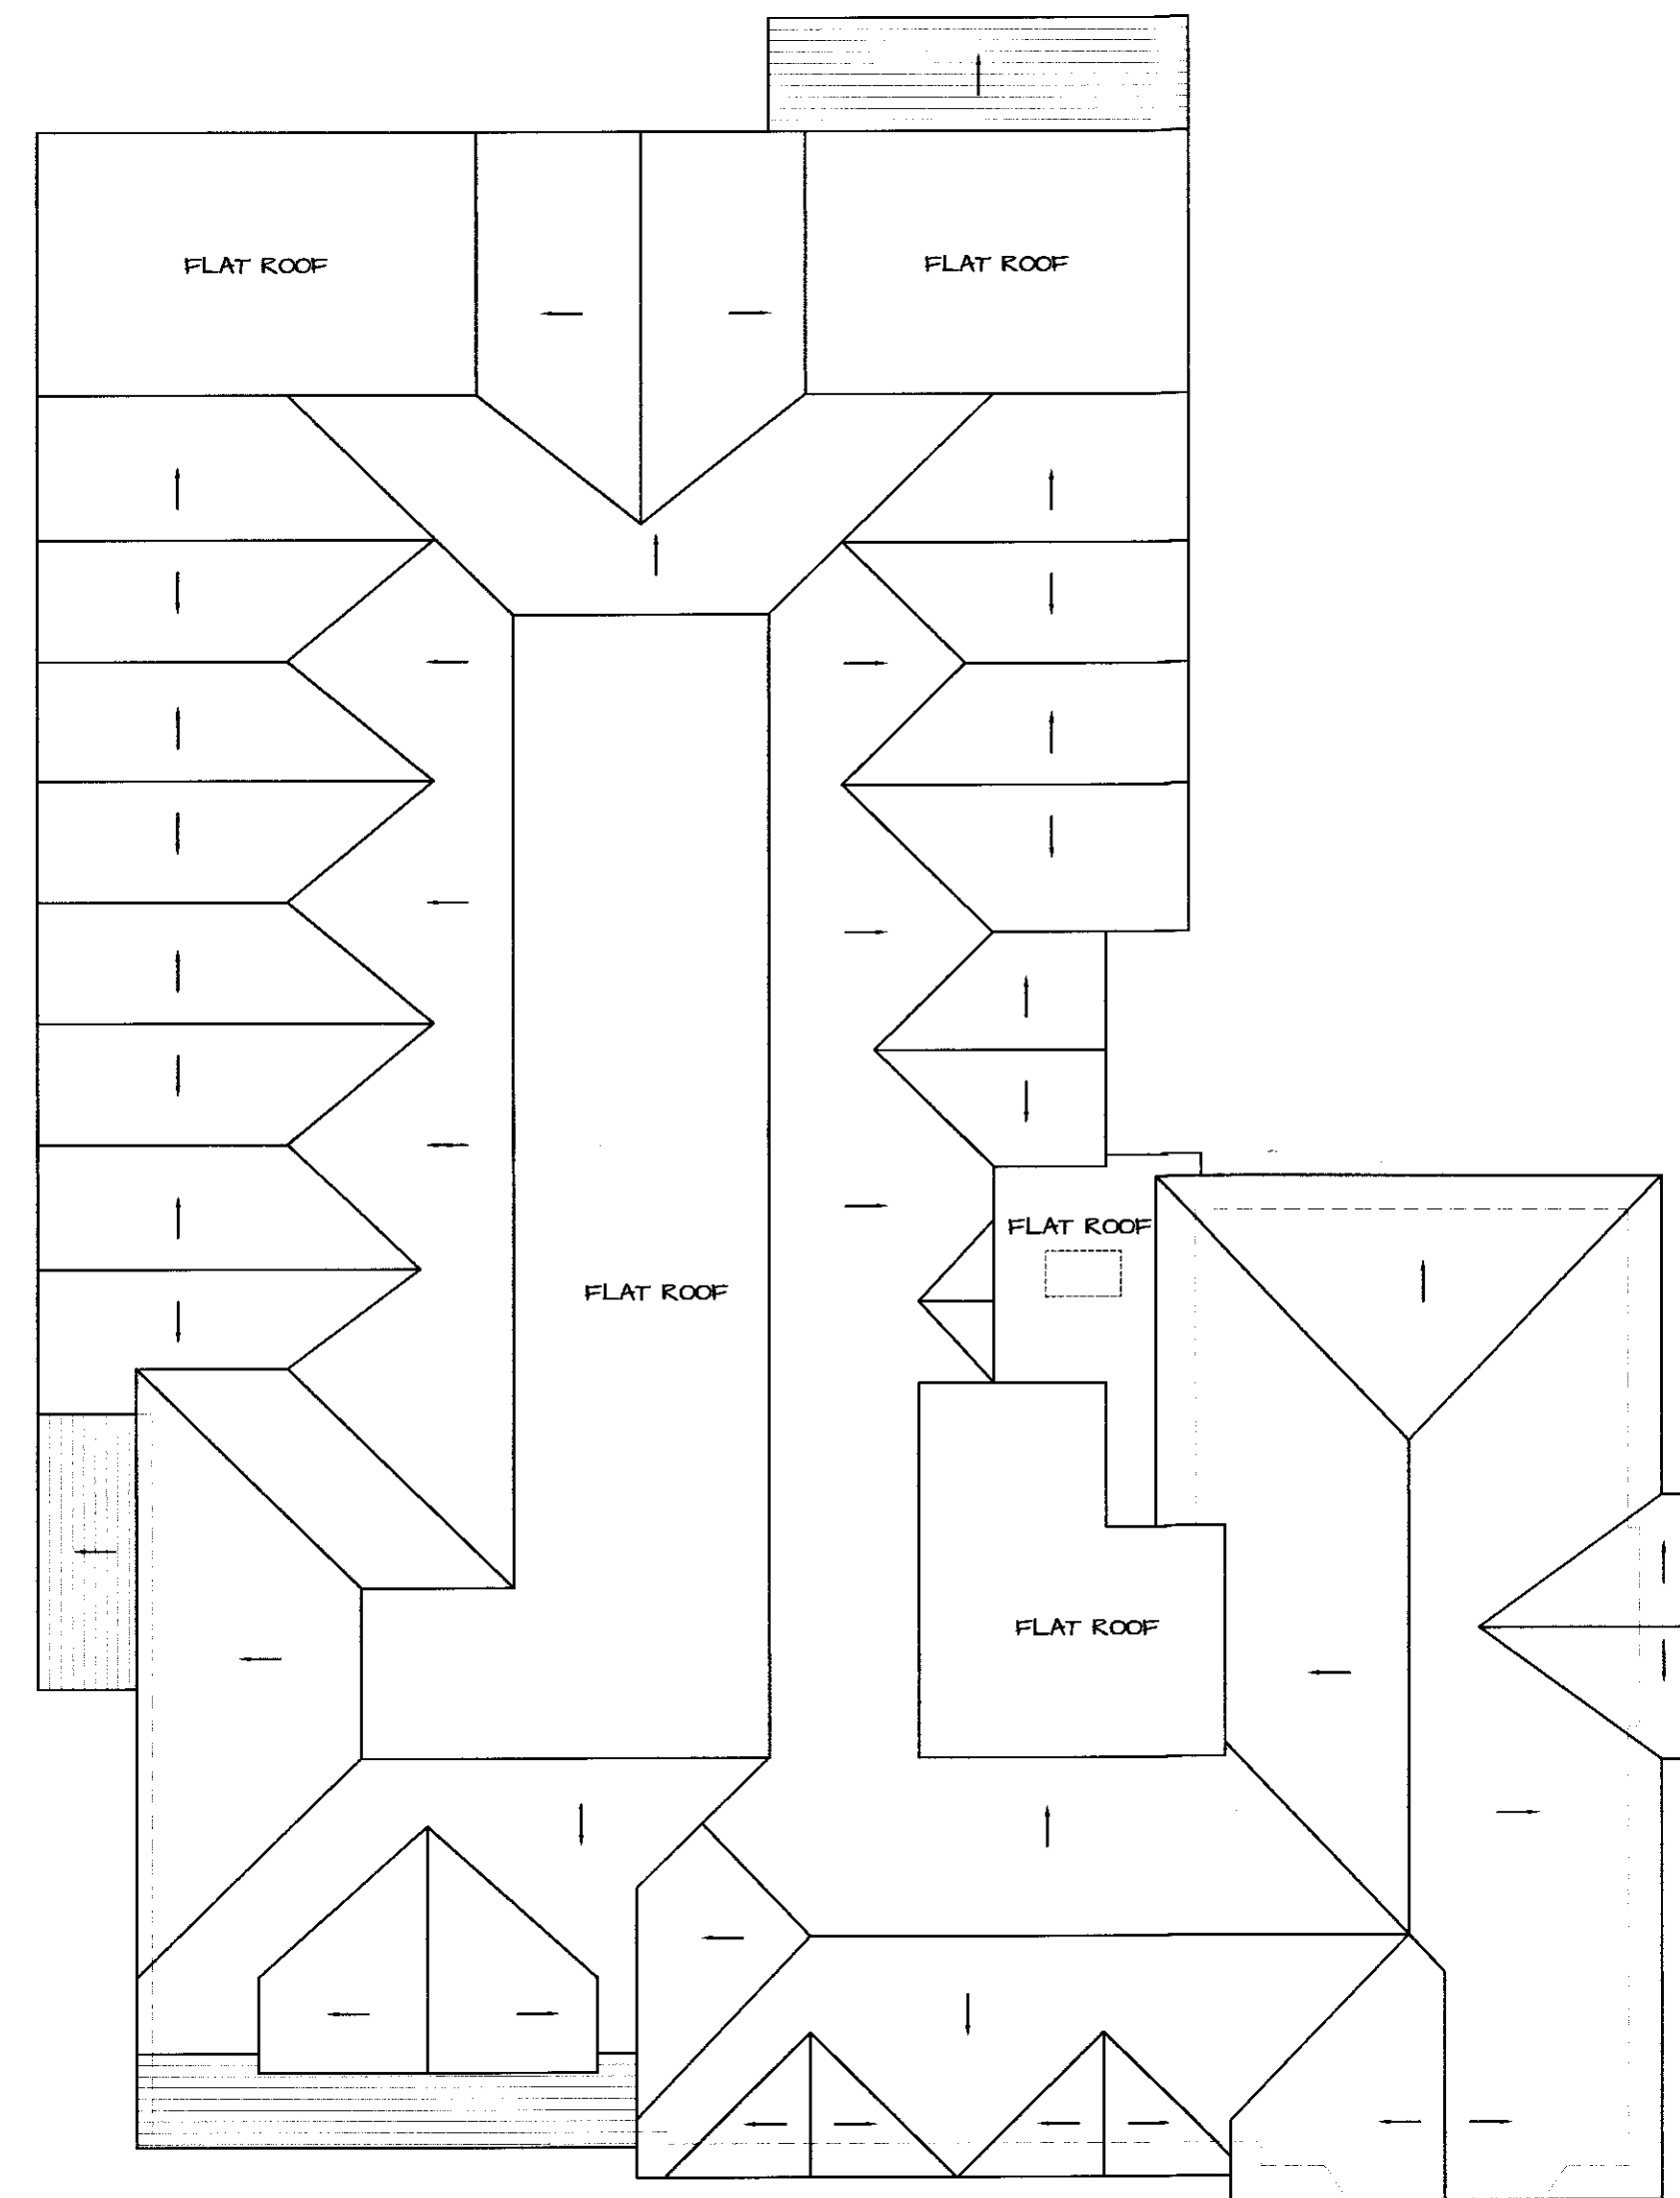

TITLE Proposed Roof Plan	
PROJECT NAME Oak Cottage, 4 Wilkins Green Lane, Hatfield, AL10 9RT	
DRAWN BY E.B	DATE August 2012
SCALE 1:100 @ A1	CHECKED
DRAWING NO. EL/2012/10	REV. NO. -

PLANNING
OFFICE COPY
11/07/13
2013/23