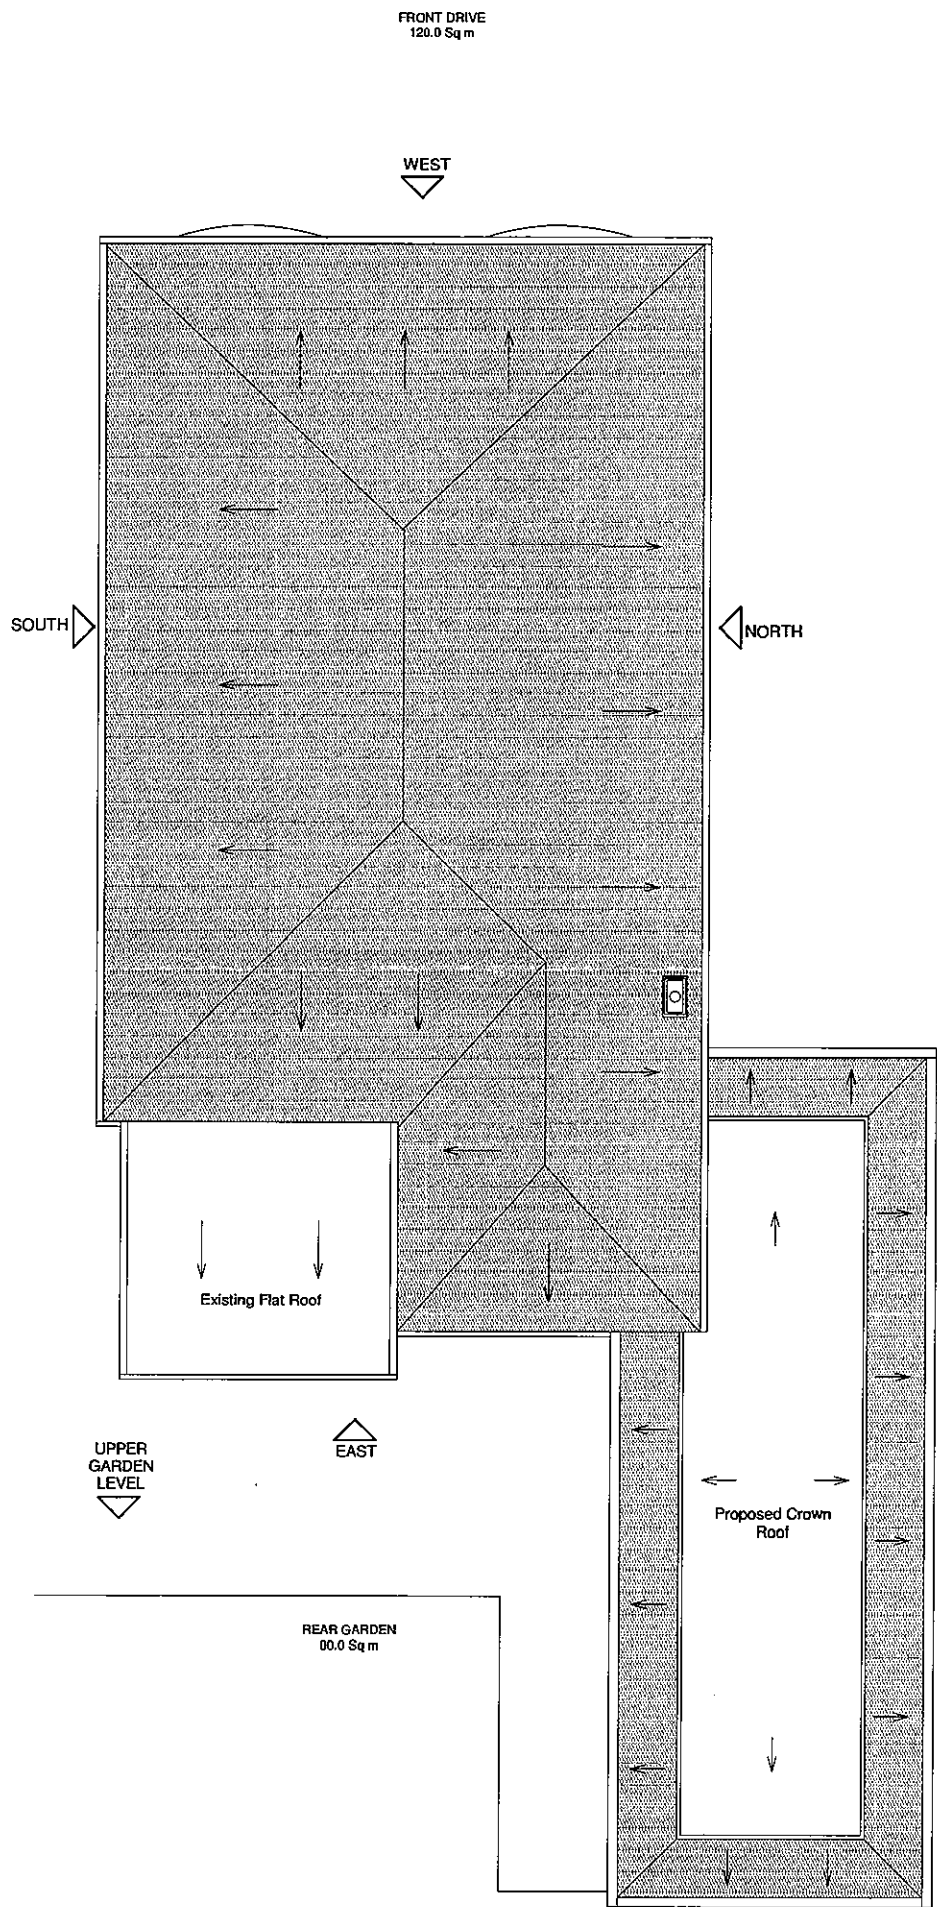

Rev	Description	Date

PROPOSED ROOF PLAN

- 6 MAY 2013
 2013/0899
 No:

CUBE
Architects

Derek Danso
89 Alberta Road
Bush Hill Park
Enfield
London
EN1 1JA

Tel / Fax : +44 (0)208 447 55 45
Mobile : +44 (0)790 015 56 05

Email : info@cube-architects.co.uk

Project:
PROPOSED SIDE / REAR EXTENSION

25 THEABOLDS ROAD
 CUFFLEY
 LONDON
 EN6 4HQ

Notes:

Drawn By: D Danso	Date: 26-02-13
----------------------	-------------------

Title:
PROPOSED ROOF PLAN

13

Drawing No: DRG/006/260213	Scale: 1:100
-------------------------------	-----------------