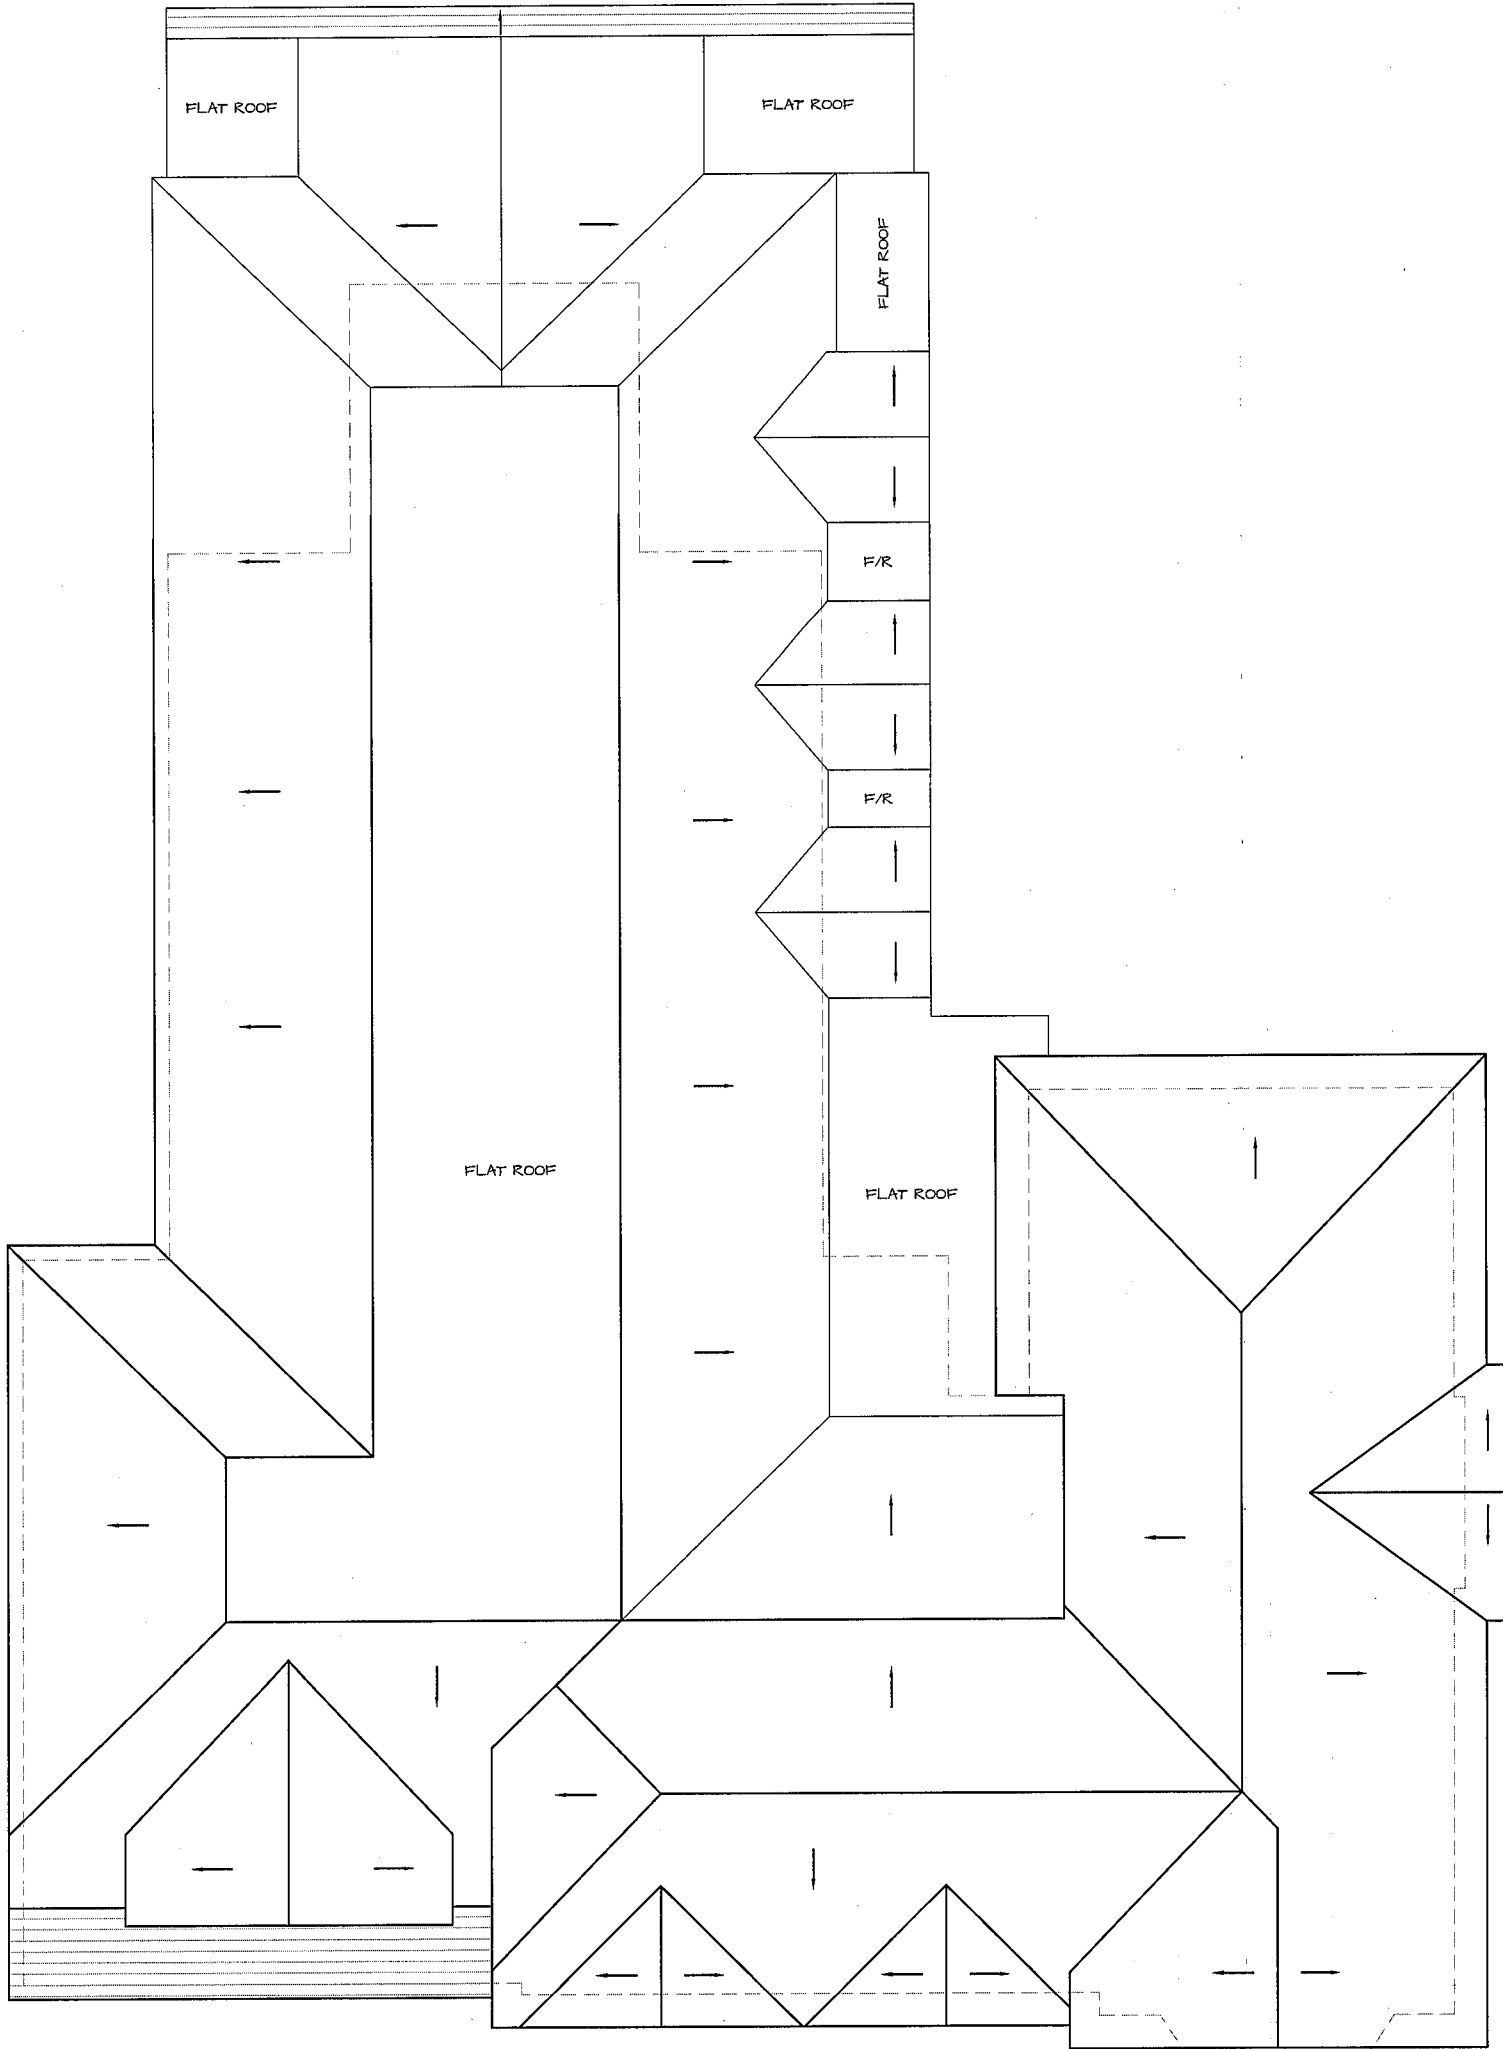

TITLE Proposed Roof Plan	
PROJECT NAME Oak Cottage, 4 Wilkins Green Lane, Hatfield, AL10 9RT	
DRAWN BY E.B	DATE MARCH 2014
SCALE 1:100 @ A3	CHECKED
DRAWING NO. EL/2012/10	REV. NO. G

PLANNING
DEPARTMENT
12 JUL 2014