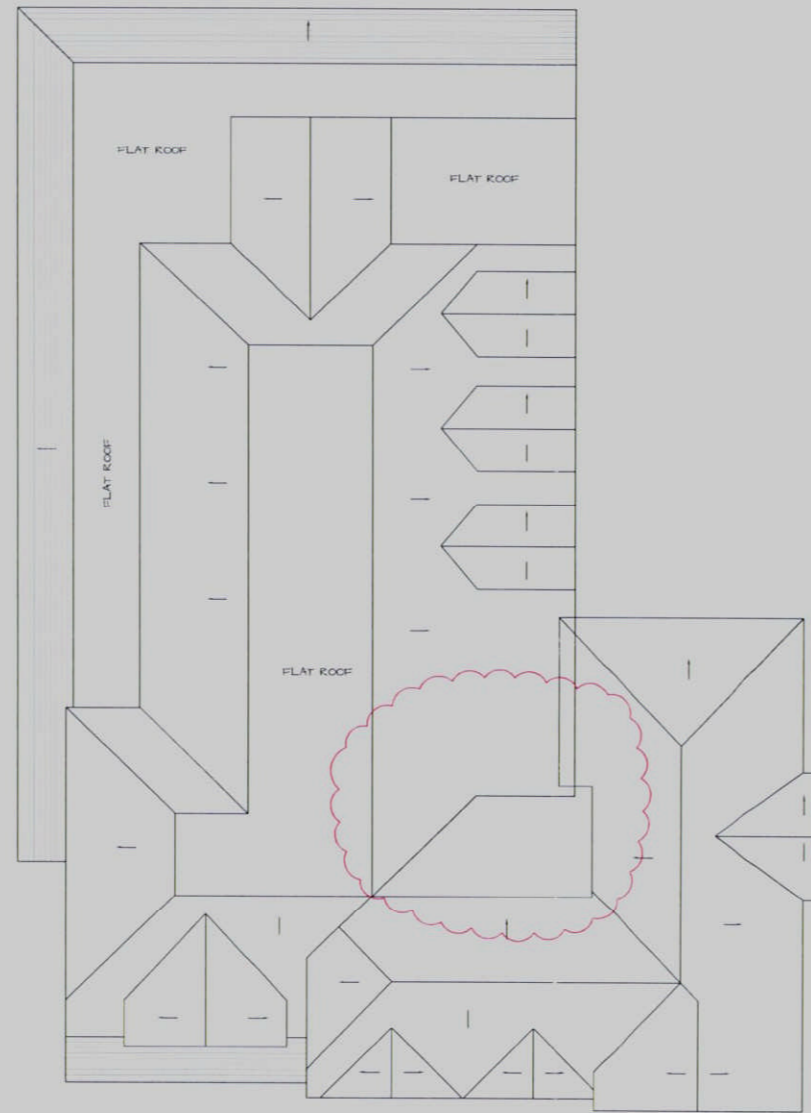

TITLE Proposed Roof Plan	
PROJECT NAME Oak Cottage, 4 Wilkins Green Lane, Hatfield, AL10 9RT	
DRAWN BY E.B	DATE August 2012
SCALE 1:100 @ A1	CHECKED
DRAWING NO. EL/2012/10	REV. NO. D

WELWYN HATFIELD
PLANNING
- 1 AUG 2013
No: _____