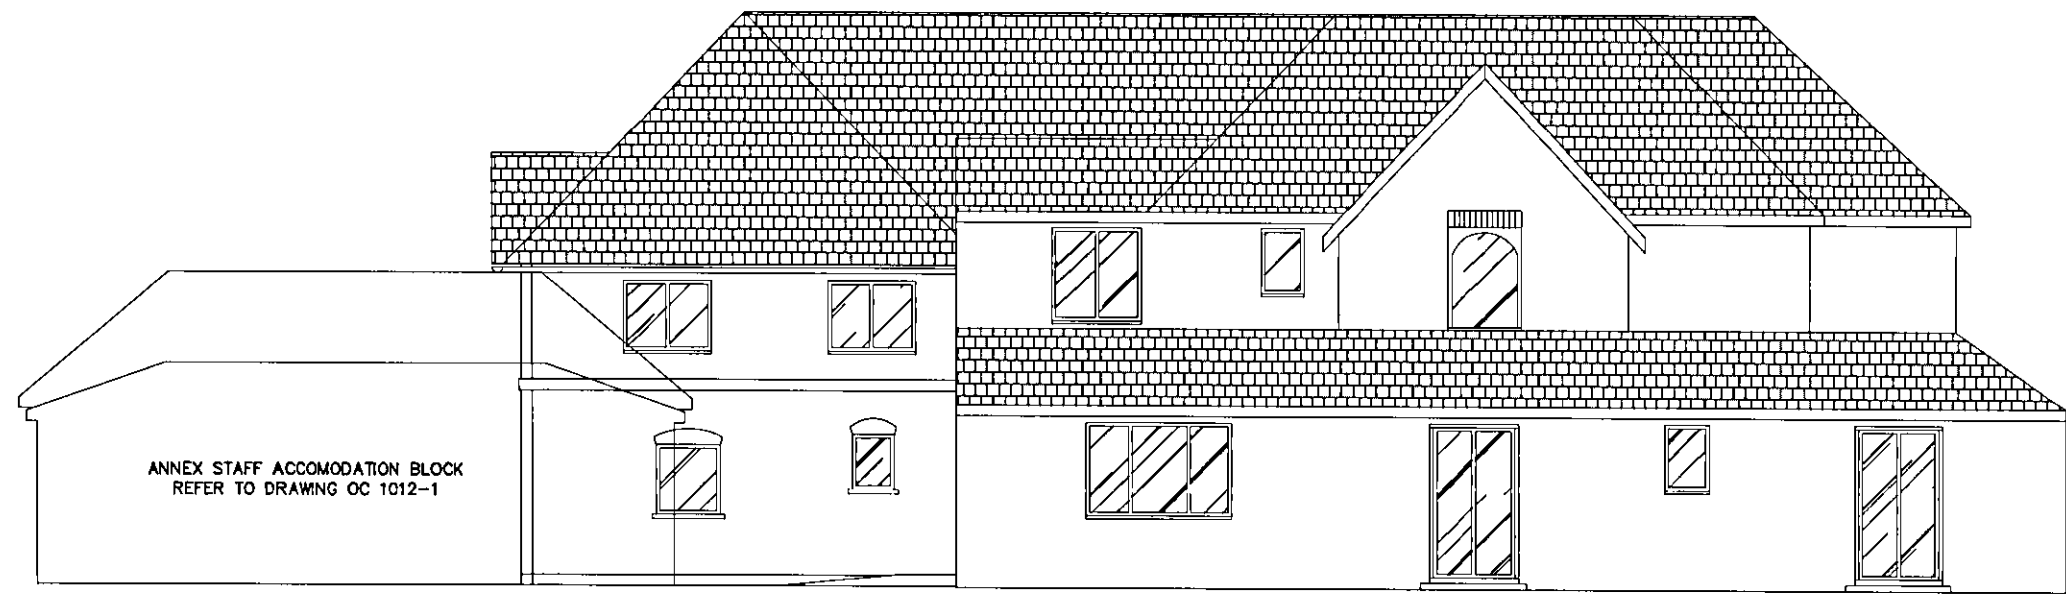

TITLE	
Proposed Elevations North & South	
PROJECT NAME	
Oak Cottage, 4 Wilkins Green Lane, Hatfield, AL10 9RT	
DRAWN BY	DATE
	SEPT 2013
SCALE	CHECKED
1:100 @ A3	
DRAWING NO.	REV. NO.
EL/2012/07	E

SOUTH ELEVATION