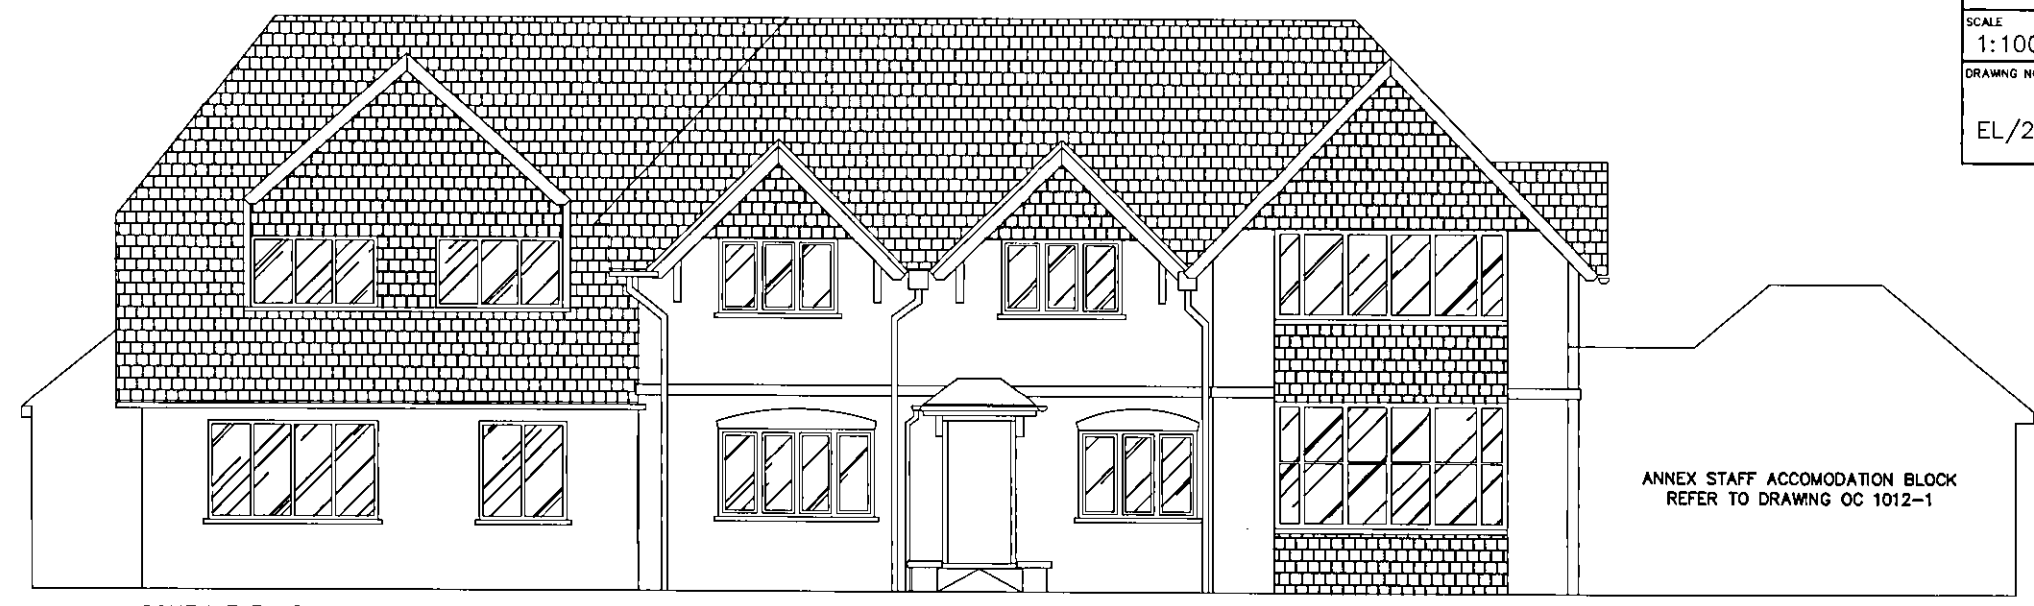

TITLE	
Proposed Elevations North & South	
PROJECT NAME	
Oak Cottage, 4 Wilkins Green Lane, Hatfield, AL10 9RT	
DRAWN BY	DATE
	SEPT 2013
SCALE	CHECKED
1:100 @ A3	
DRAWING NO.	REV. NO.
EL/2012/07	E

SOUTH ELEVATION