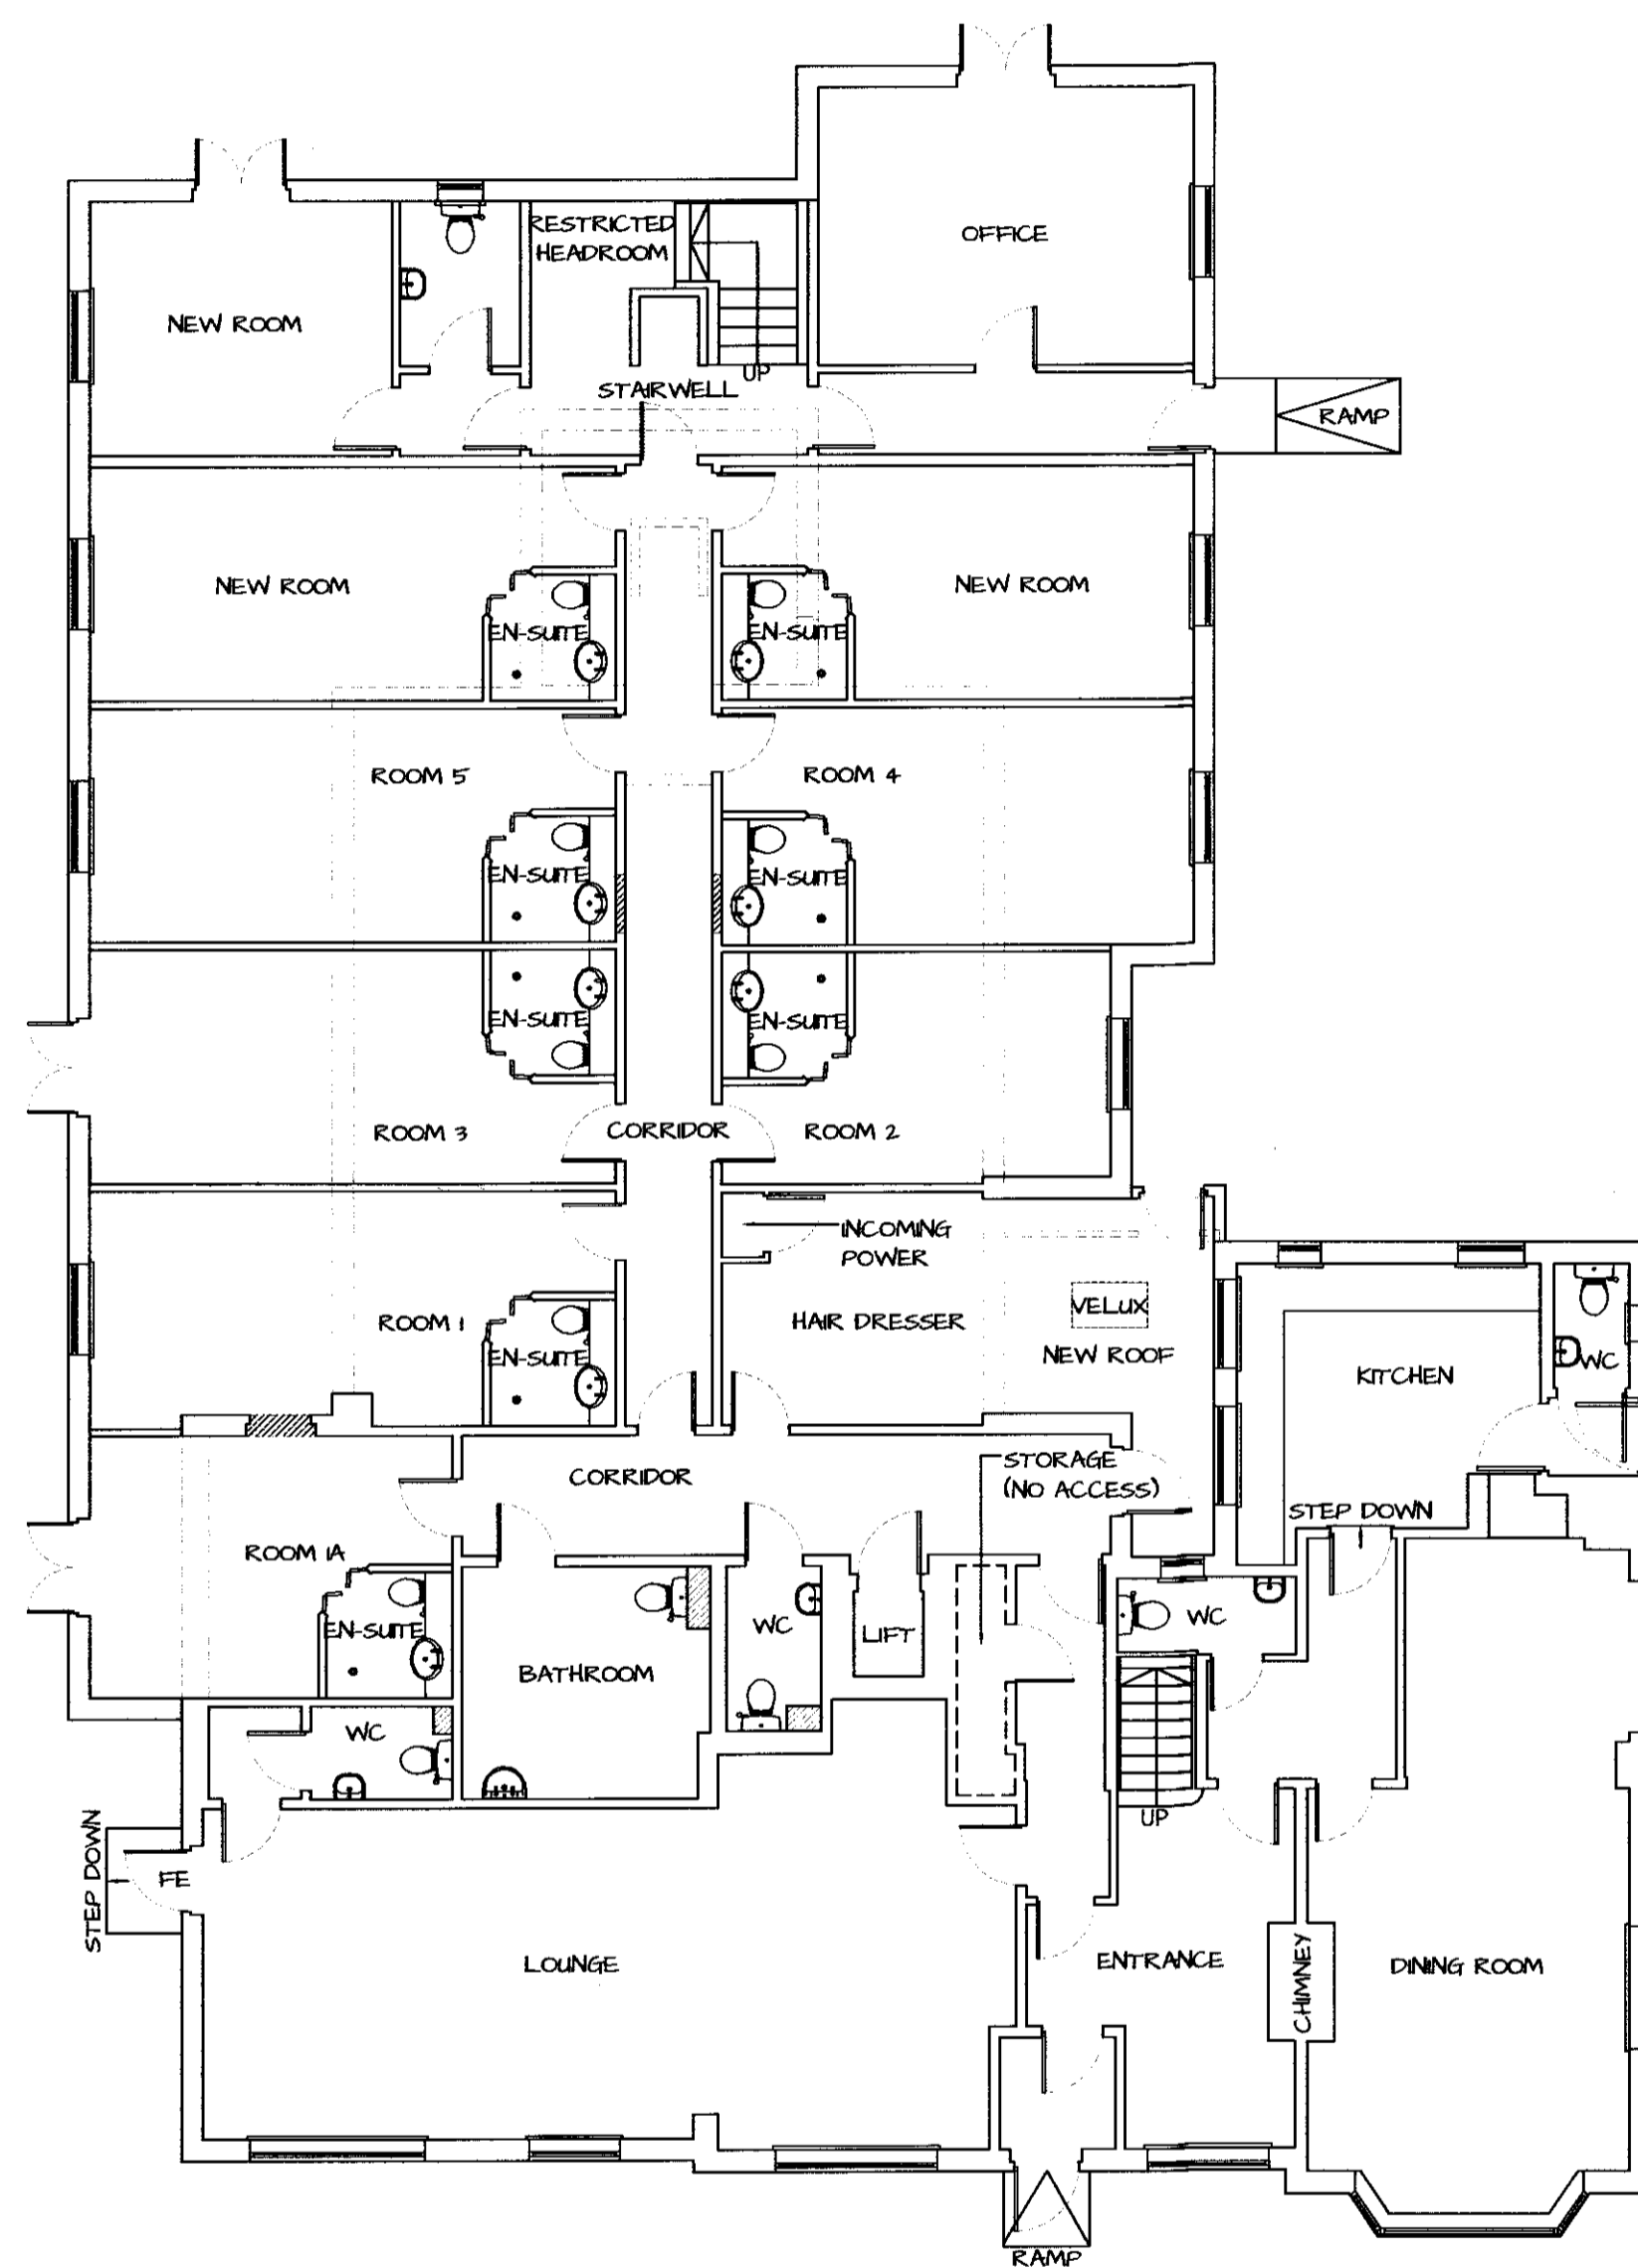

TITLE
Proposed Ground Floor Plan

PROJECT NAME
**Oak Cottage,
4 Wilkins Green Lane,
Hatfield,
AL10 9RT**

DRAWN BY
E.B

DATE
August 2012

SCALE
1:100 @ A1

CHECKED

DRAWING NO.
EL/2012/05

REV. NO.
-