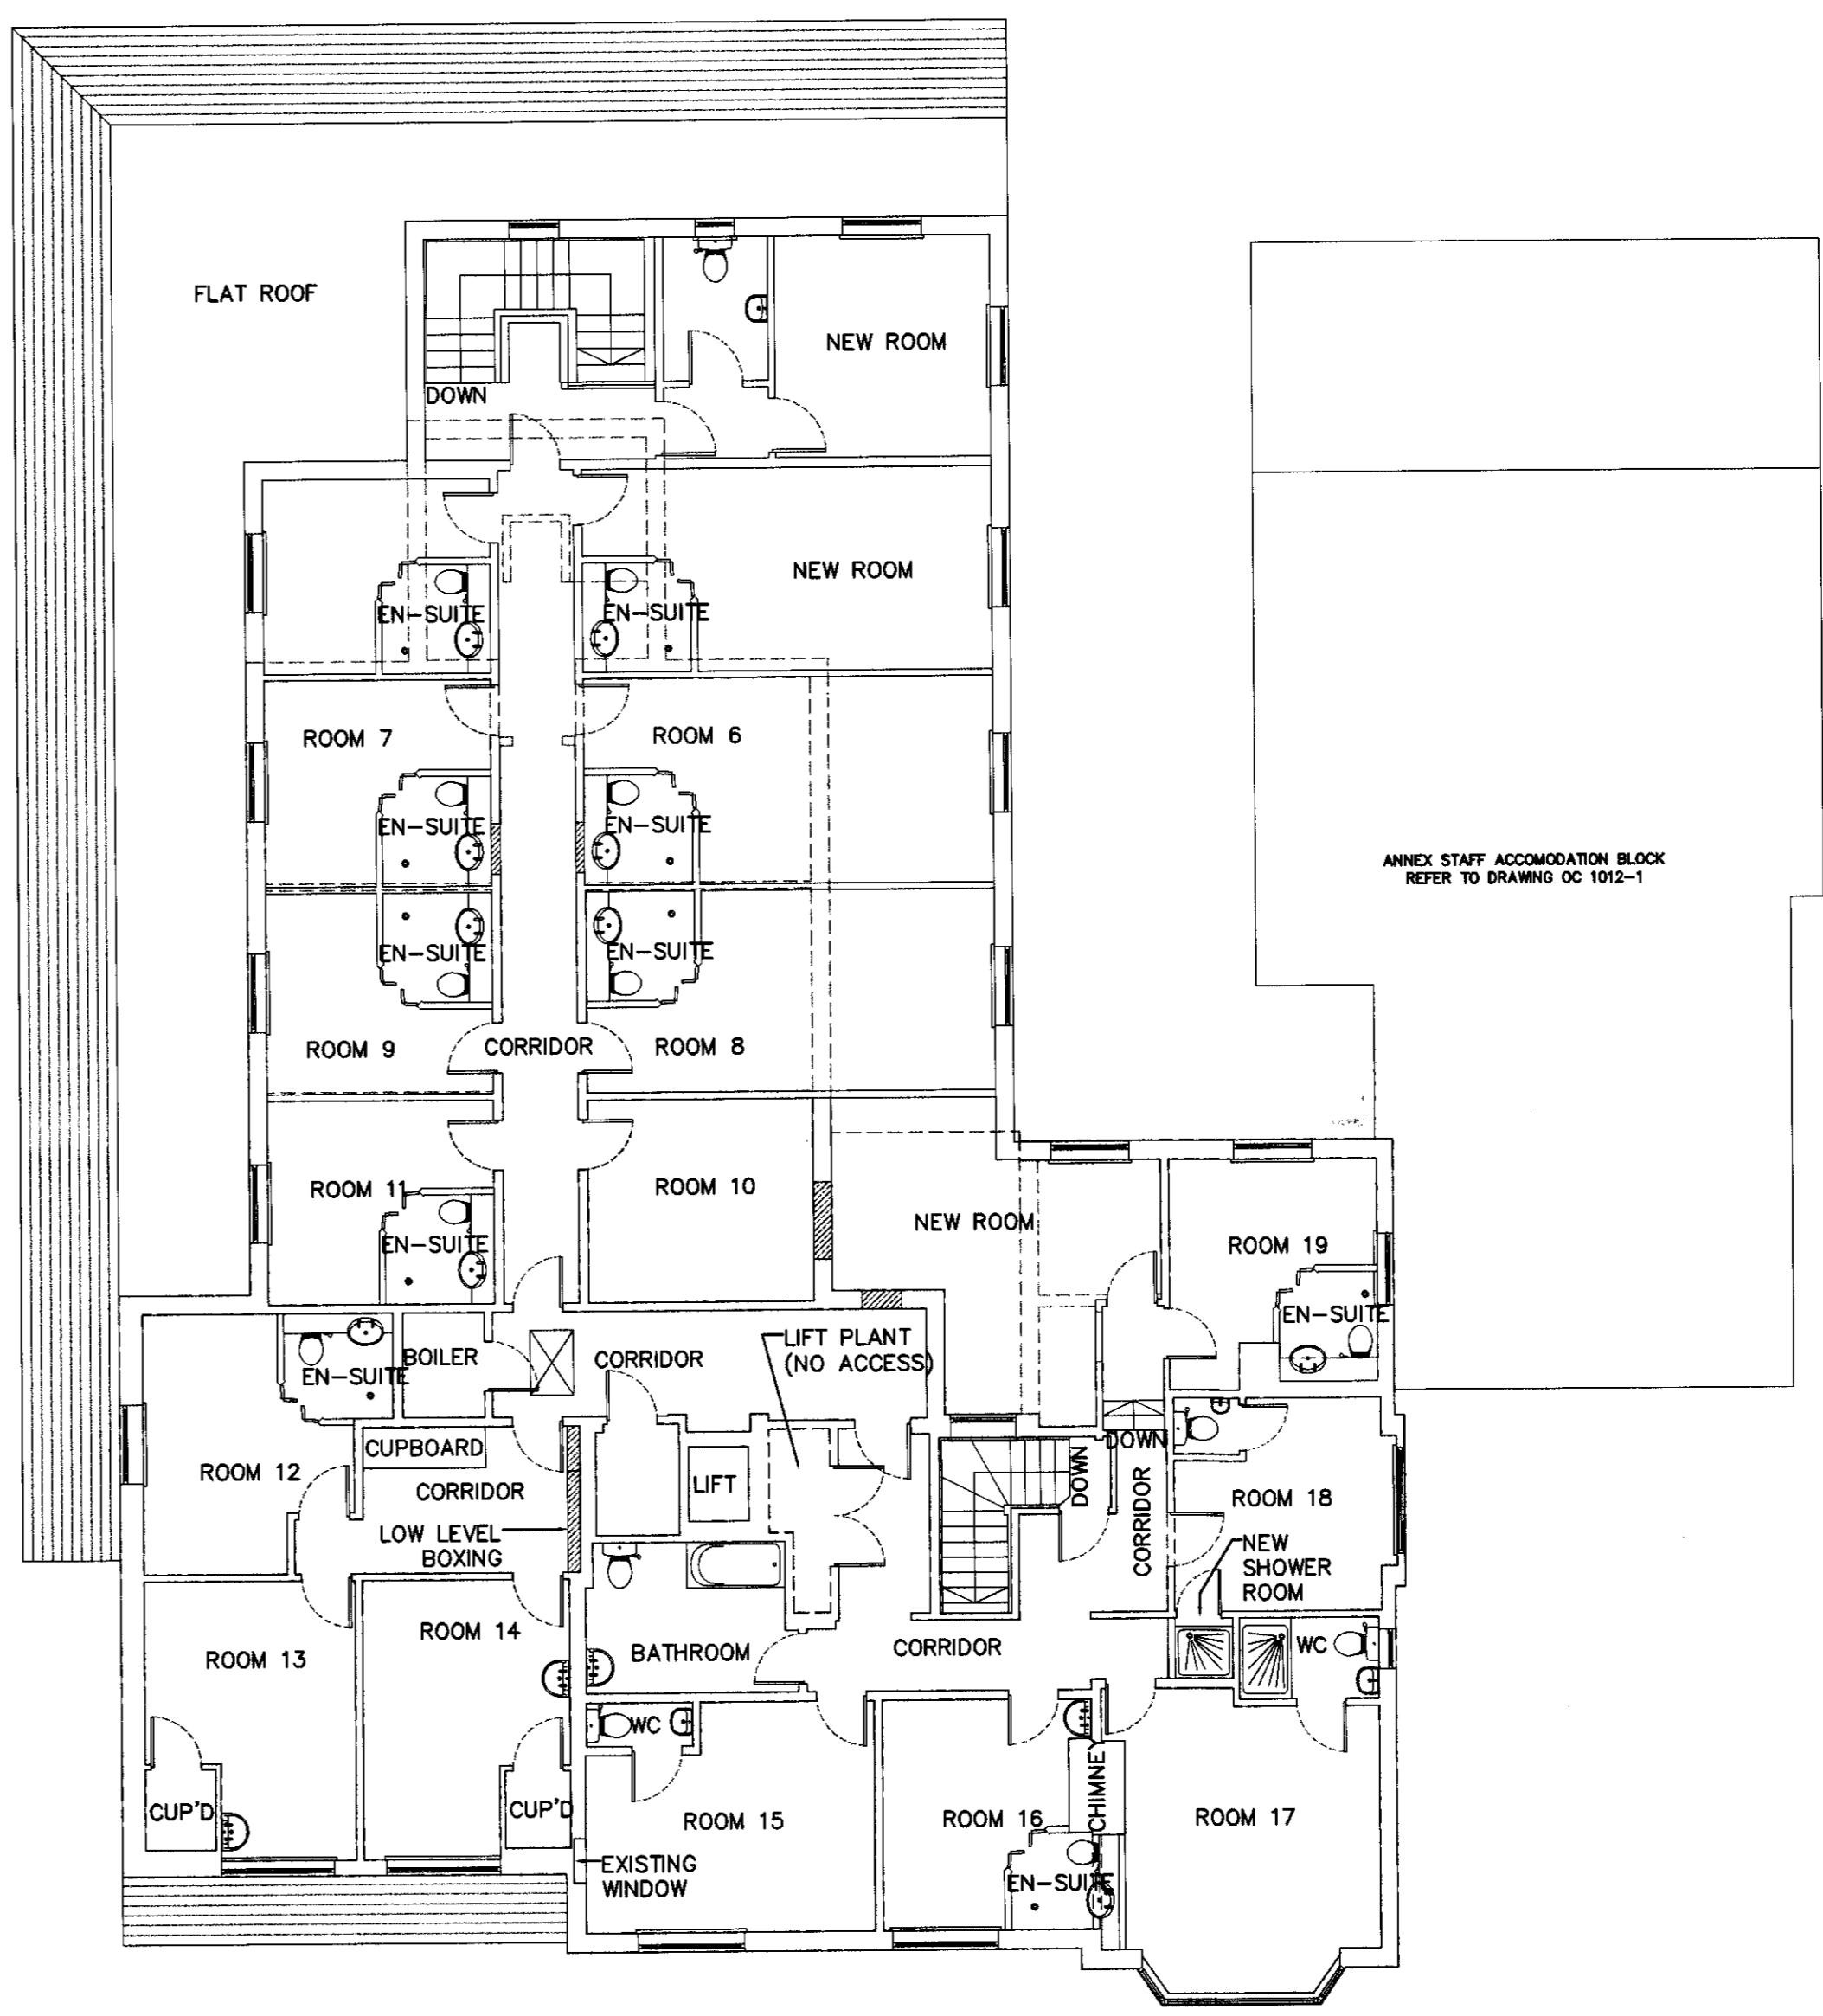

TITLE Proposed Ground & First Floor Plan		
PROJECT NAME Oak Cottage, 4 Wilkins Green Lane, Hatfield, AL10 9RT		
DRAWN BY E.B	DATE SEPT 2013	
SCALE 1:100 @ A1	CHECKED	
DRAWING NO. EL/2012/05	REV. NO. E	

Proposed Ground Floor

Proposed First Floor

AMENDMENT
25 SEP 2013
NO: 5/13/1469