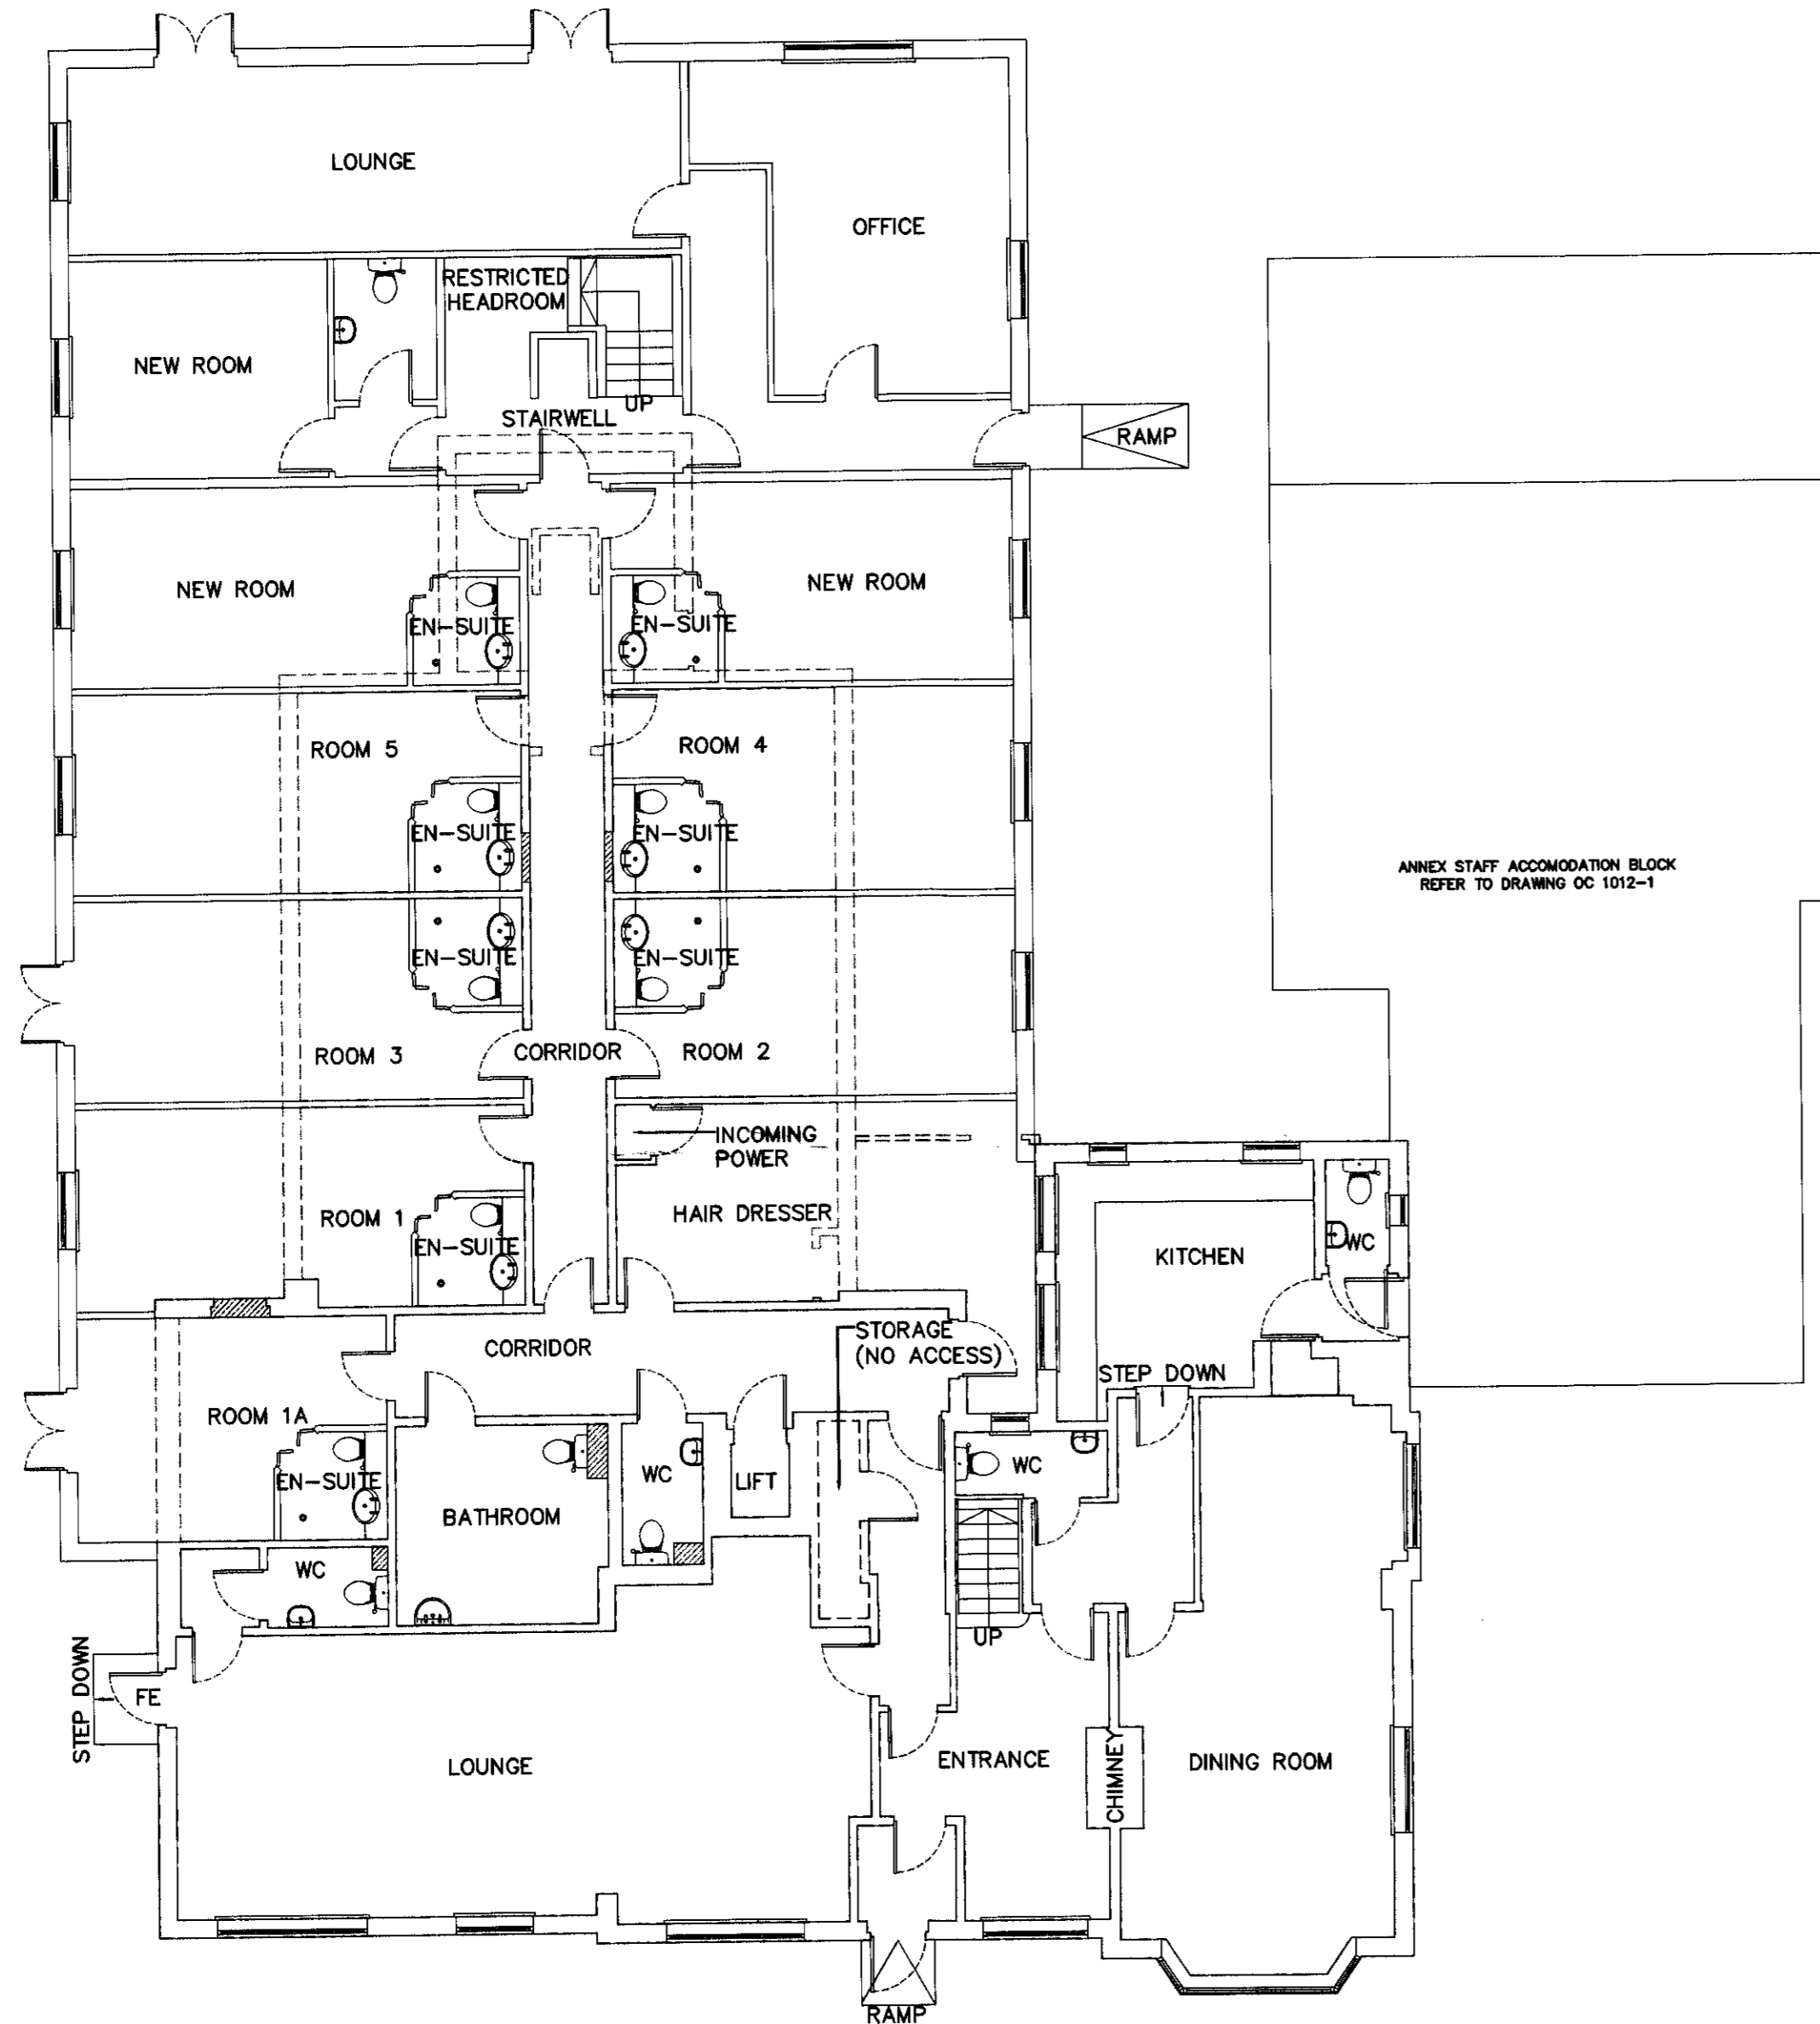

TITLE Proposed Ground & First Floor Plan		
PROJECT NAME Oak Cottage, 4 Wilkins Green Lane, Hatfield, AL10 9RT		
DRAWN BY E.B	DATE SEPT 2013	
SCALE 1:100 @ A1	CHECKED	
DRAWING NO. EL/2012/05	REV. NO. E	

Proposed Ground Floor

Proposed First Floor

AMENDMENT
25 SEP 2013
NO: 5/13/1469