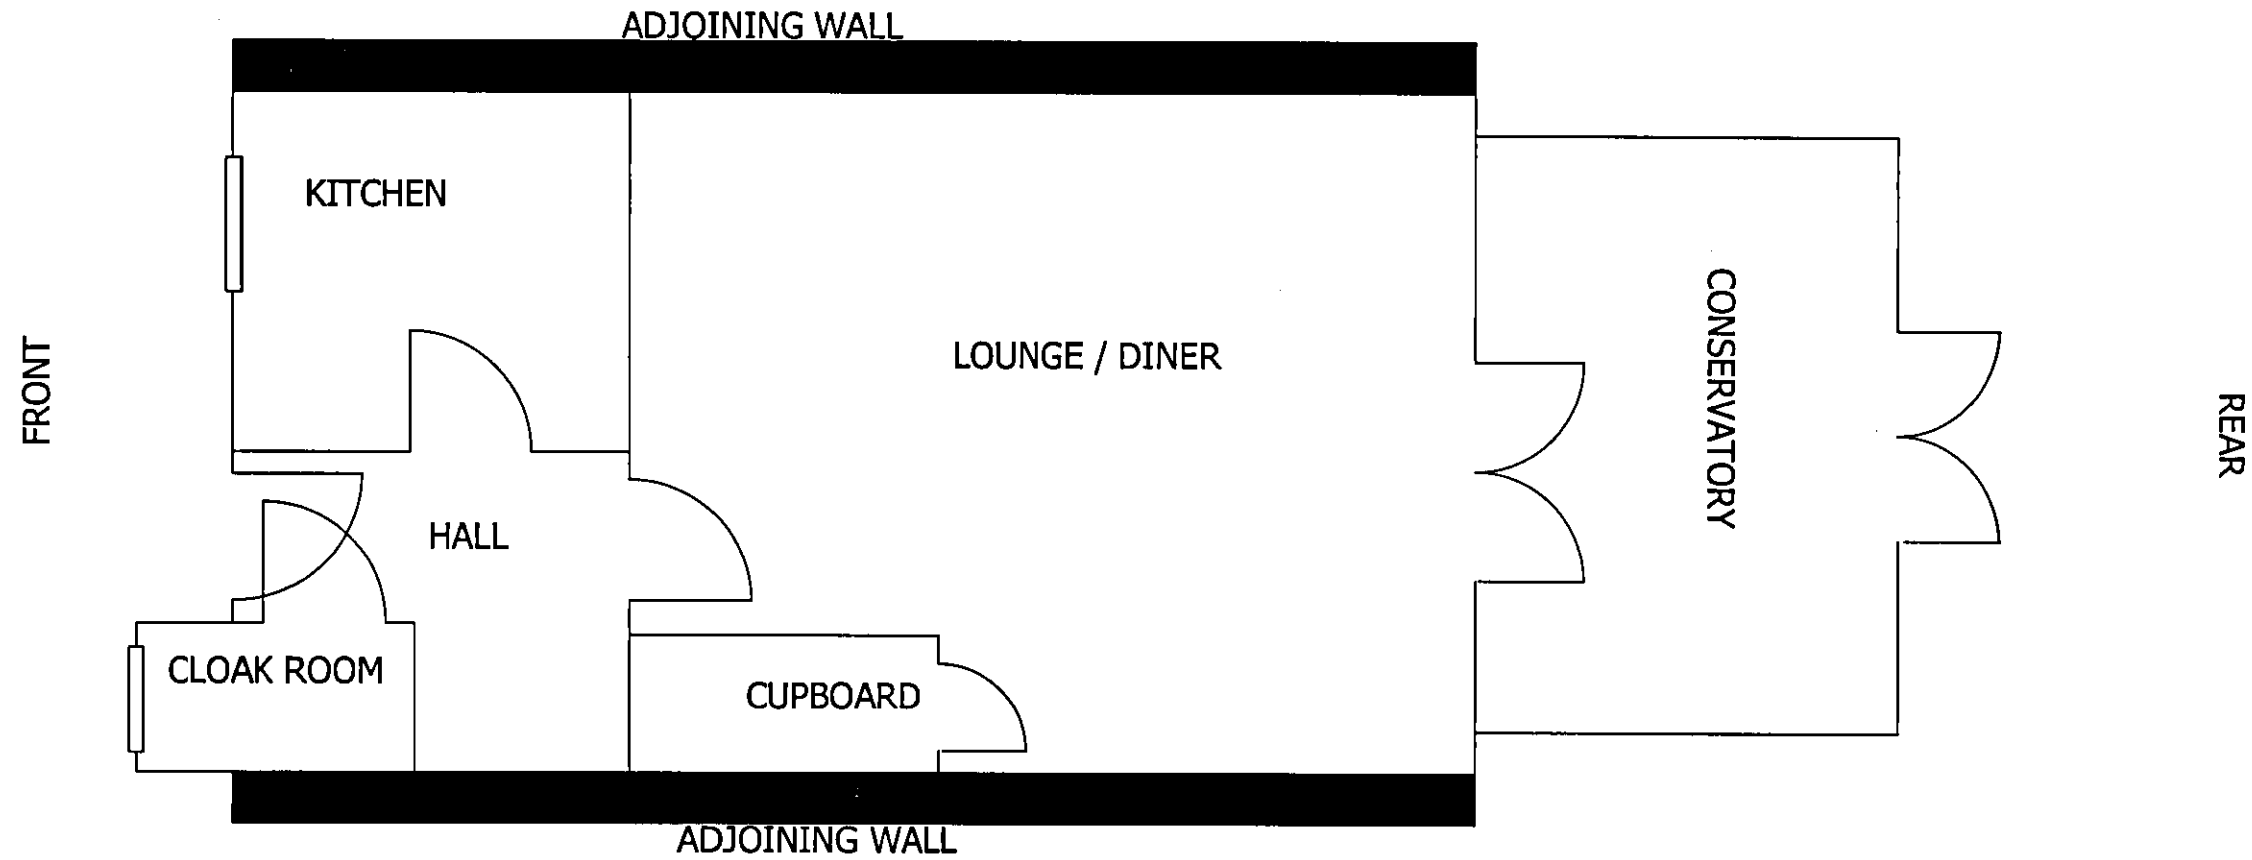

GROUND FLOOR PLAN

Address: 51 Daisy Drive, Hatfield, Herts

SCALE BAR (Meters)

PLAN NO. DD51PFP
28 NOV 2011

2011/2053

Sheet Size = A3
Dimensions = mm

DESIGNED BY N Cavill	CHECKED BY	APPROVED BY	DATE	DATE 21/11/2011
SCALE 1:50			PROPOSED FLOOR PLAN	
			DD51PFP	ISSUE A