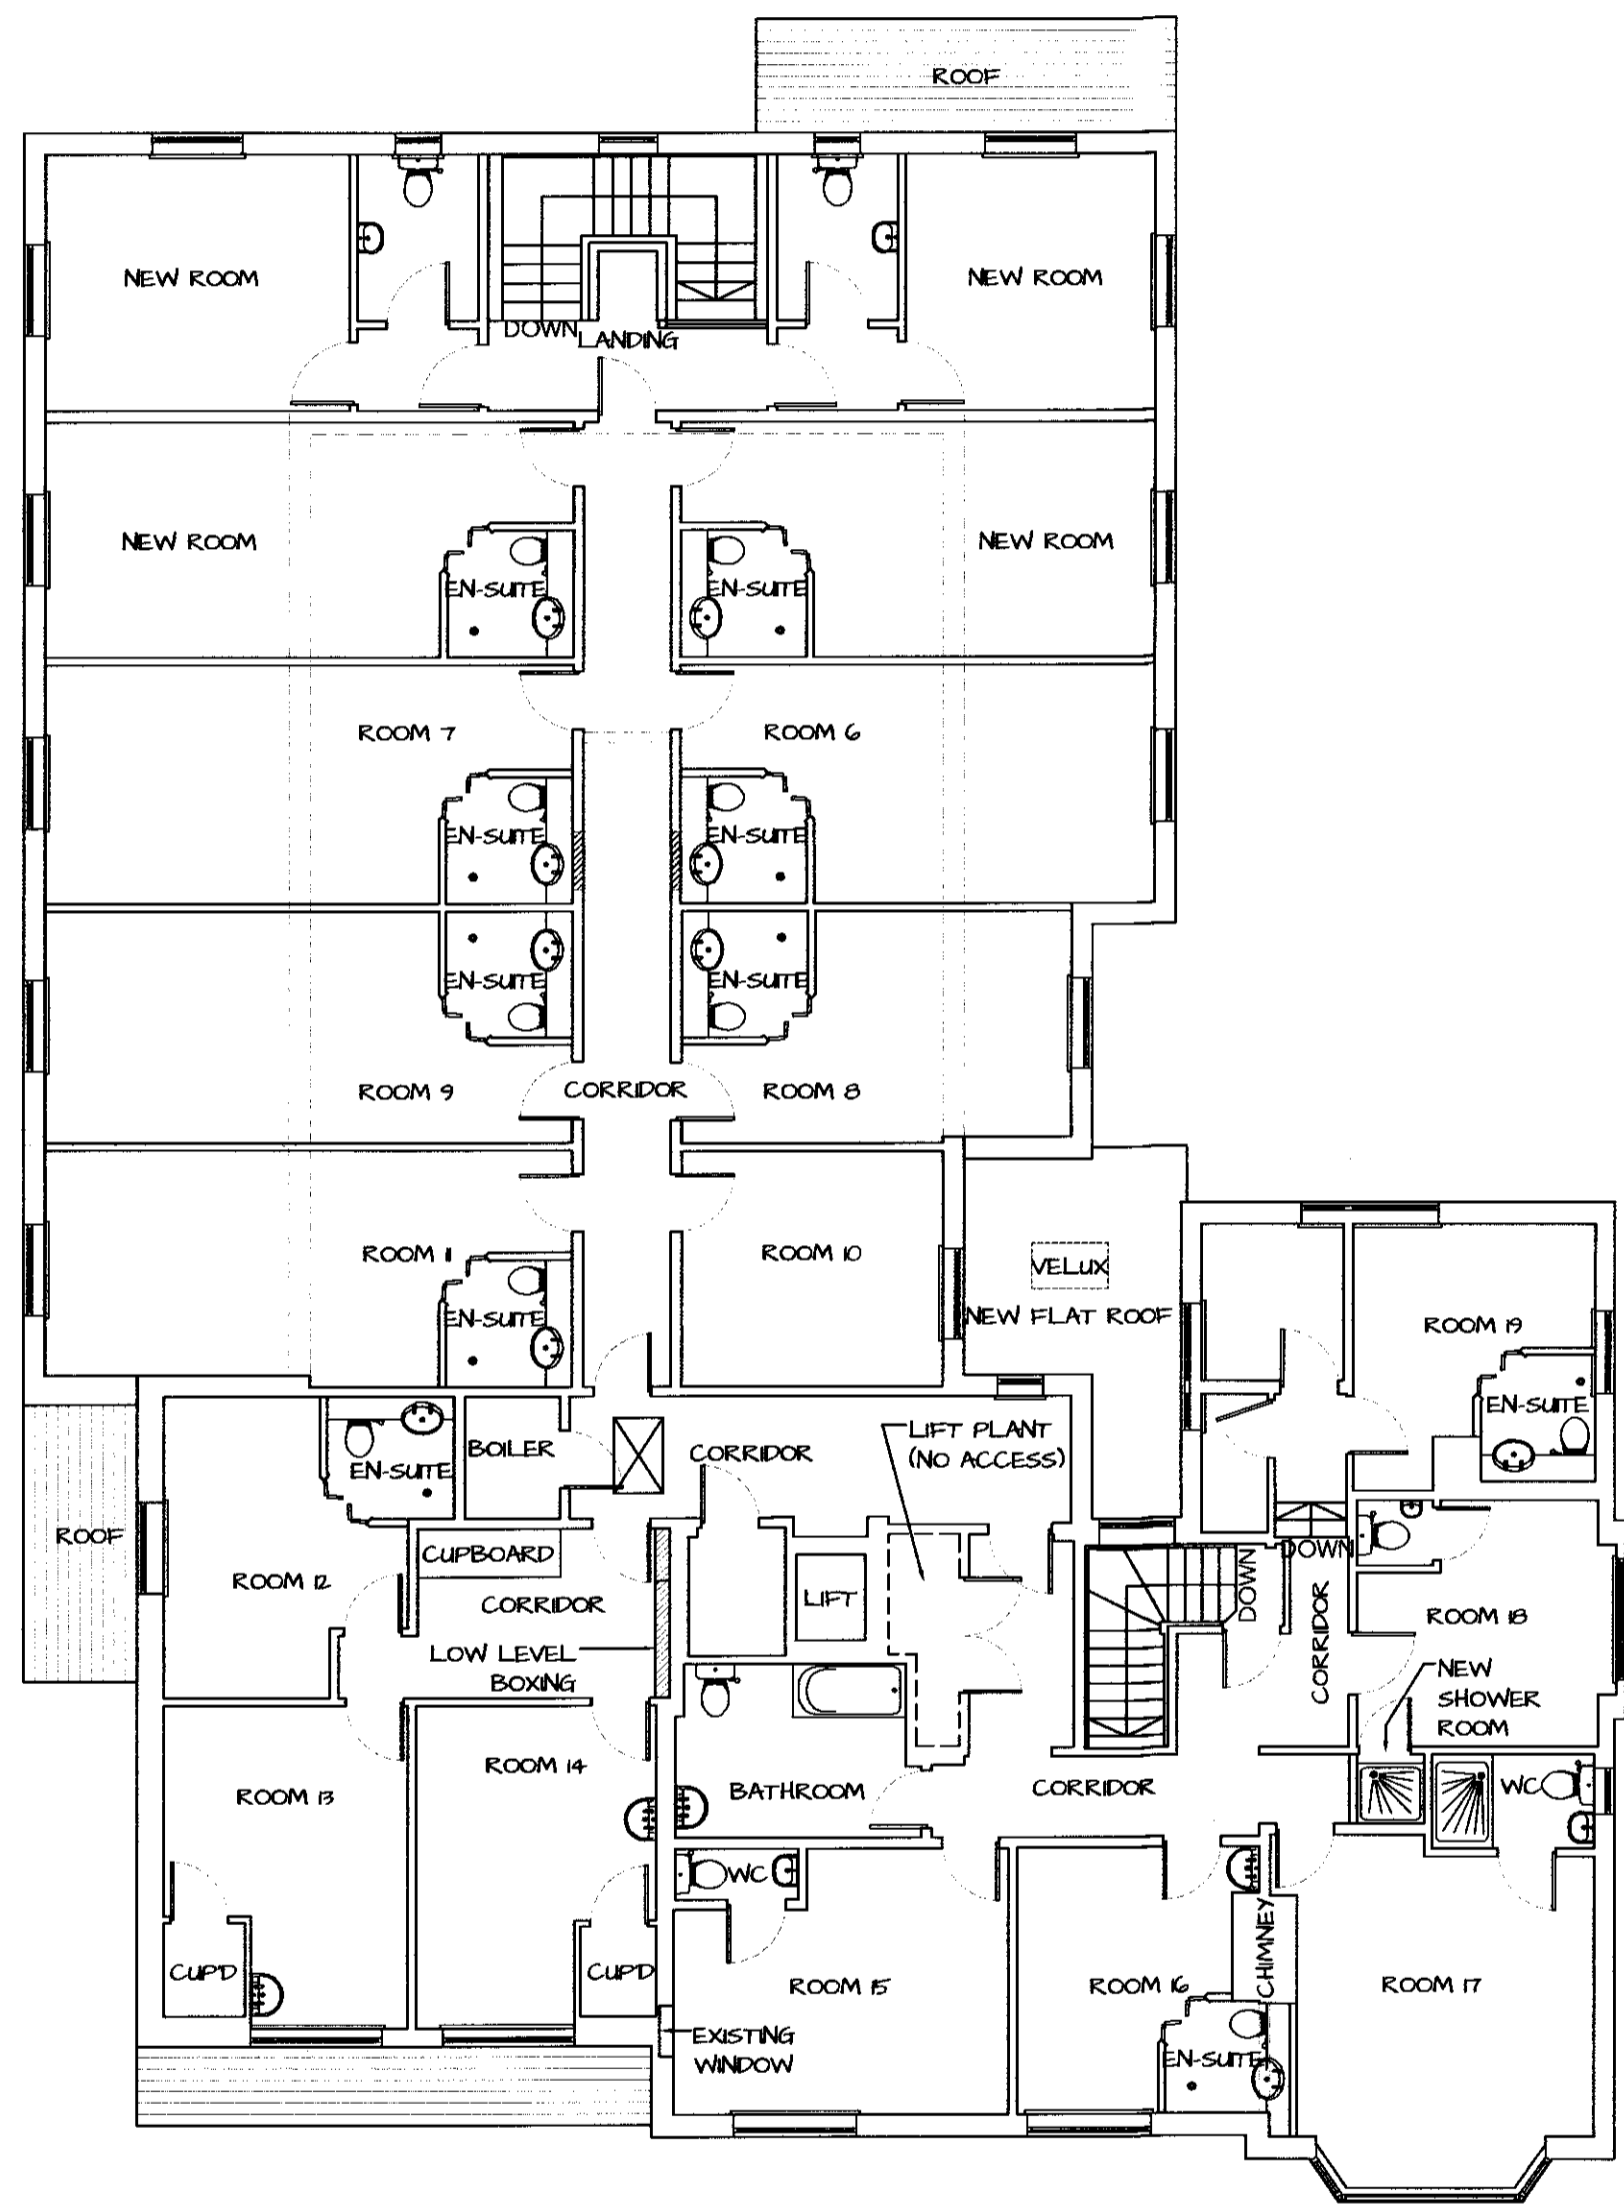

TITLE Proposed First Floor Plan		
PROJECT NAME Oak Cottage, 4 Wilkins Green Lane, Hatfield, AL10 9RT		
DRAWN BY E.B	DATE August 2012	
SCALE 1:100 @ A1	CHECKED	
DRAWING NO. EL/2012/06	REV. NO. -	

11/11/12
2013/23