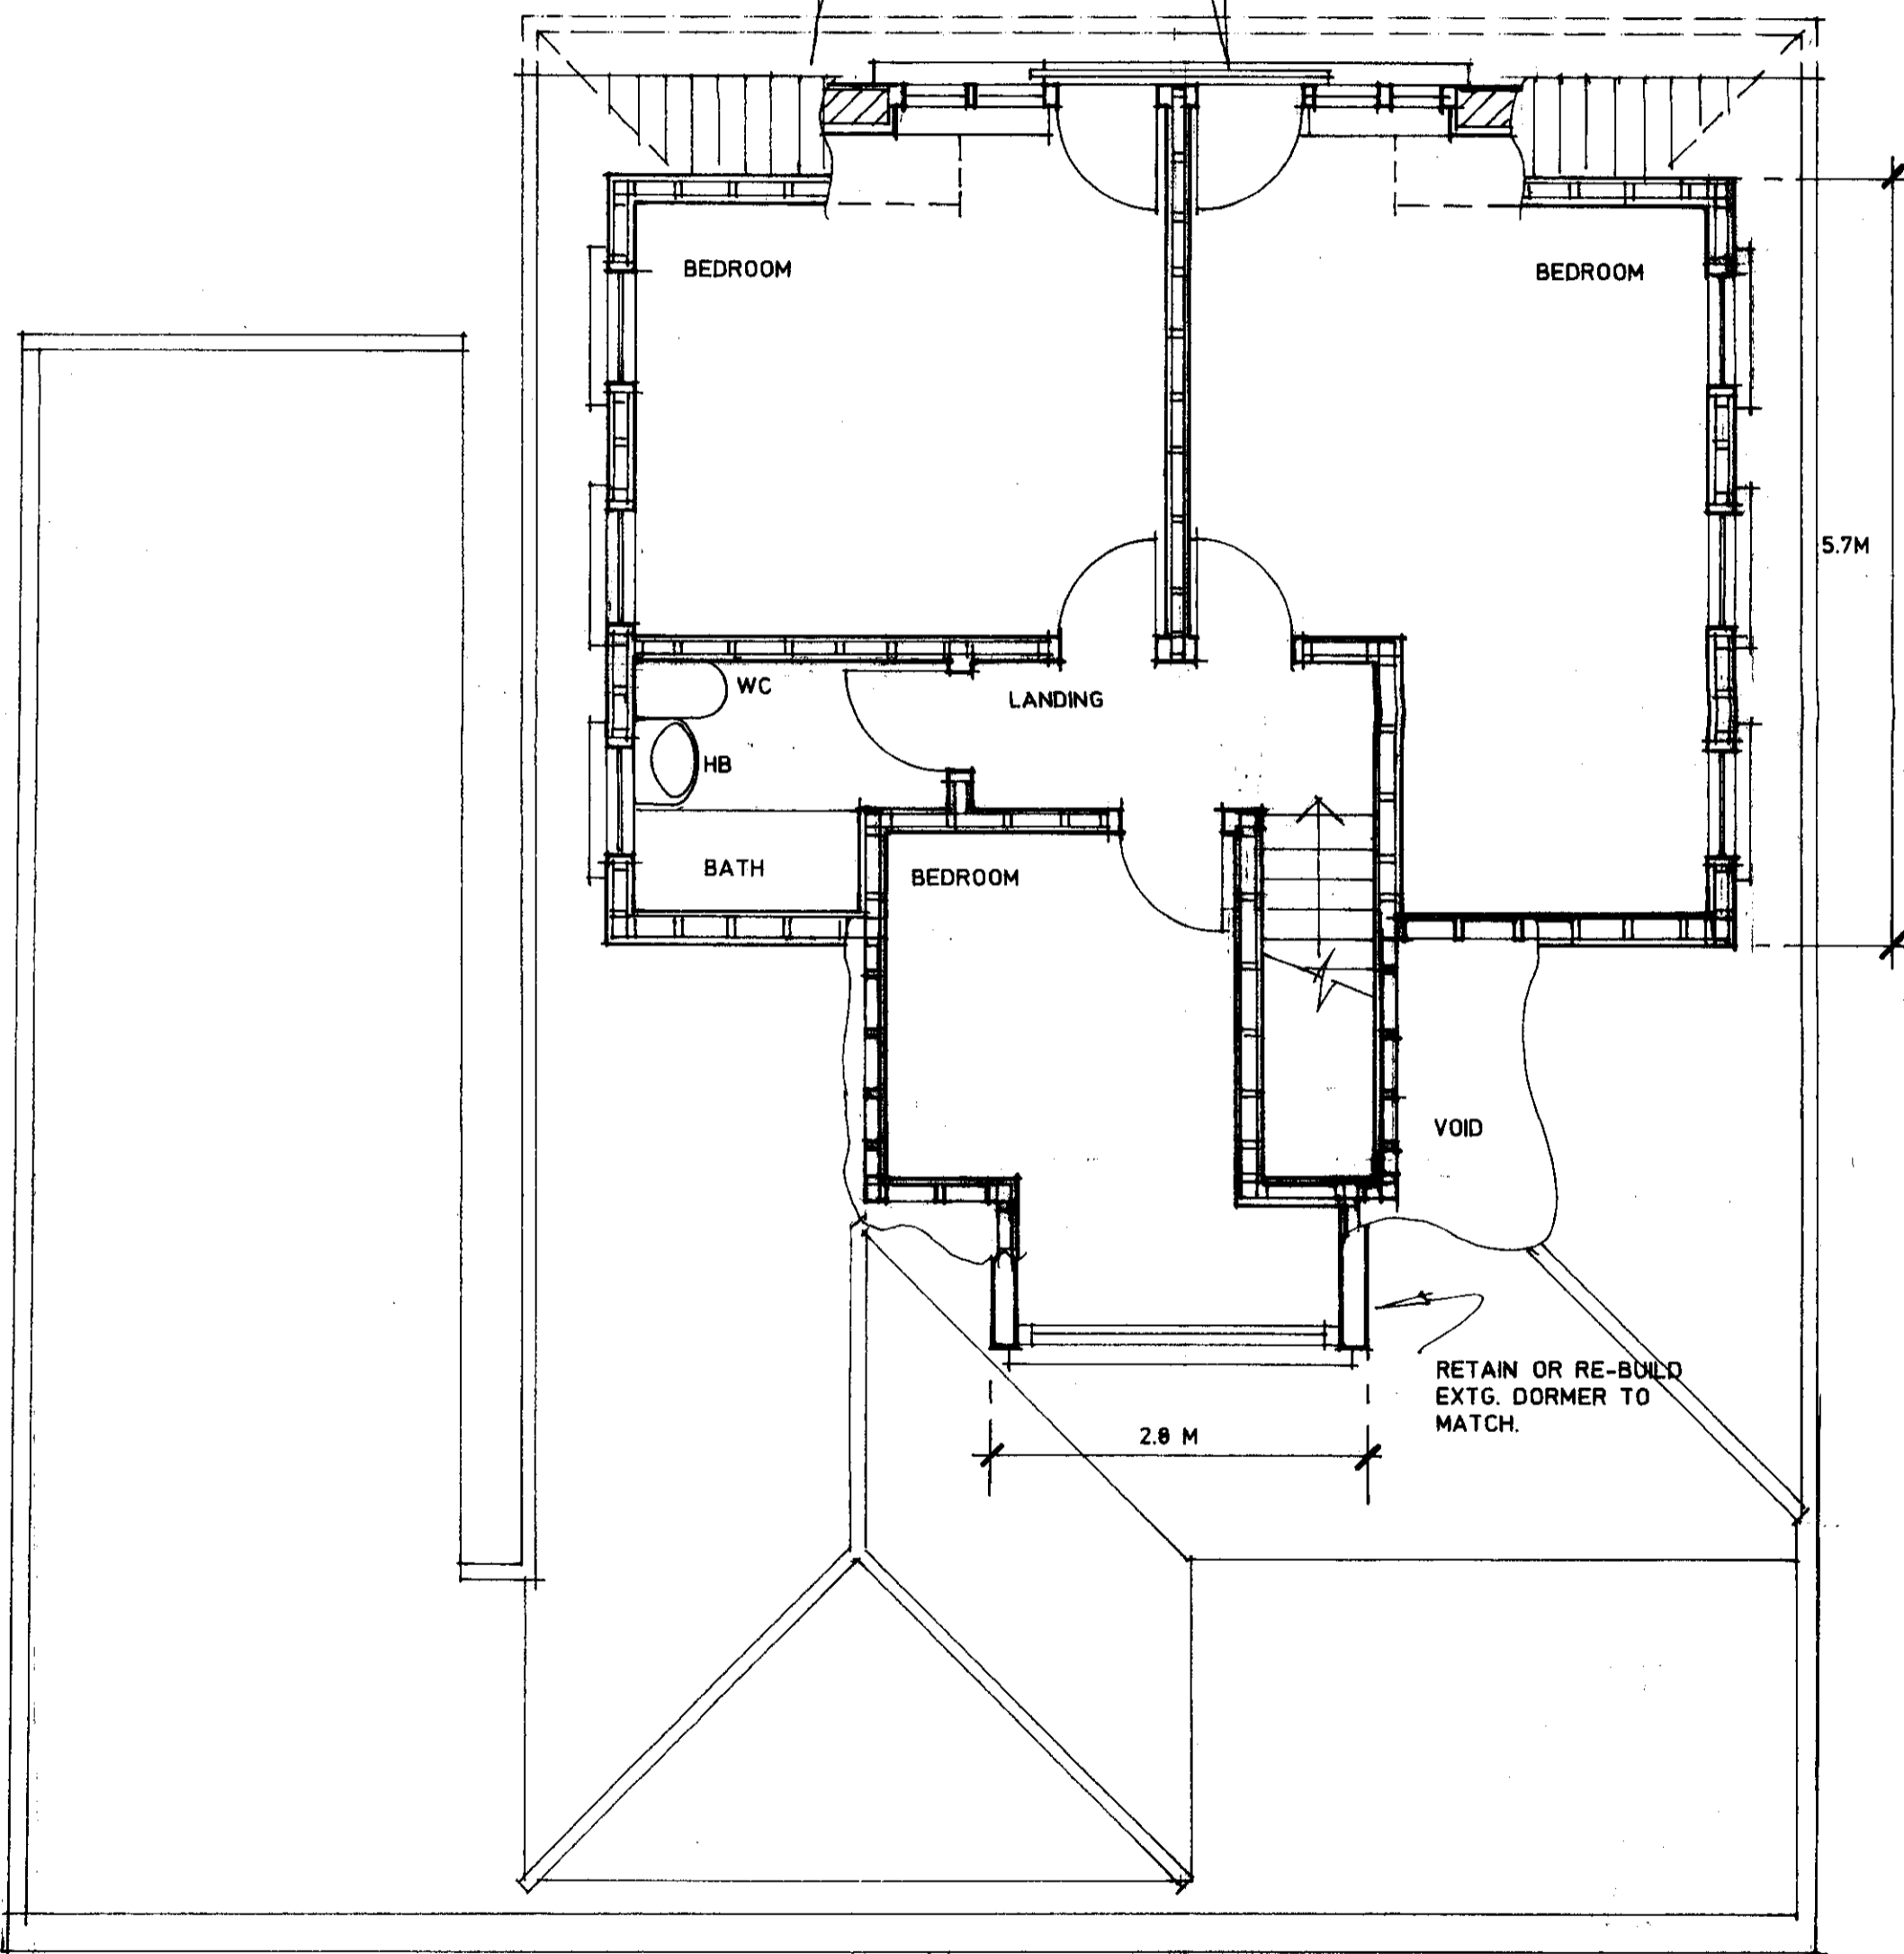

FORM NEW GABLE WITH  
TILES TO MATCH EXTG.

GUARDING

53 THE RIDGEWAY, NORTHAU, EN6 4BD

DRAWING No: 320/40 (A2)  
SCALE: 1 TO 50  
DATE: 11/4/2010

PLANNING DEPARTMENT  
OFFICE COPY

14 APR 2010  
2010/0659

FIRST FLOOR PLAN AS PROPOSED

Scale in Metres