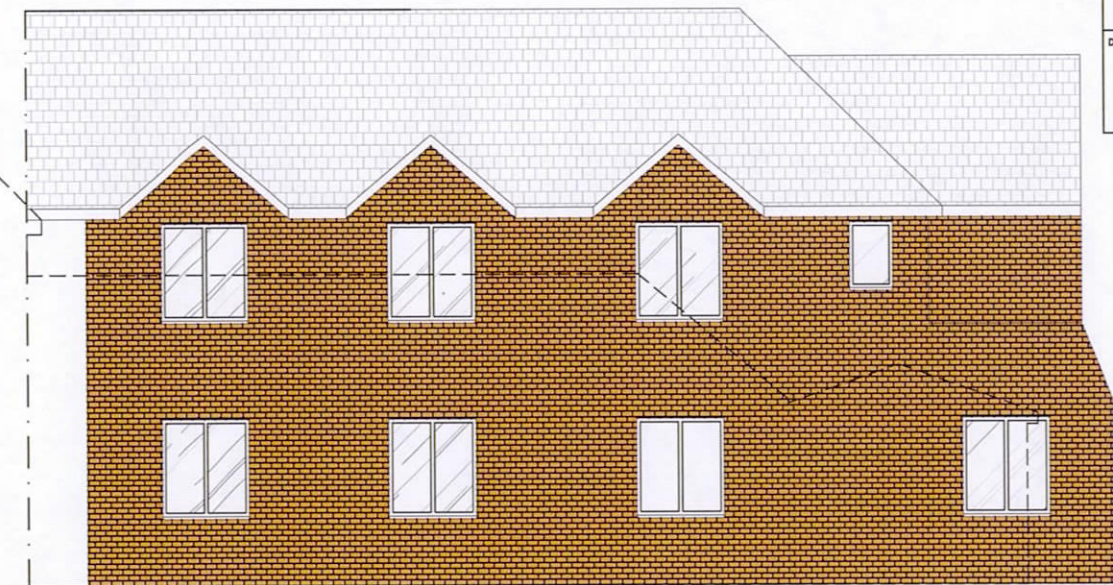

TITLE Proposed Elevations North East & West	
PROJECT NAME Oak Cottage, 4 Wilkins Green Lane, Hatfield, AL10 9RT	
DRAWN BY	DATE MARCH 2014
SCALE 1:100 @ A3	CHECKED
DRAWING NO. EL/2012/08	REV. NO. G

NORTH EAST ELEVATION

NORTH EAST ELEVATION CONTINUED

PLANNING
DEPARTMENT

12 JUL 2014

NORTH WEST ELEVATION