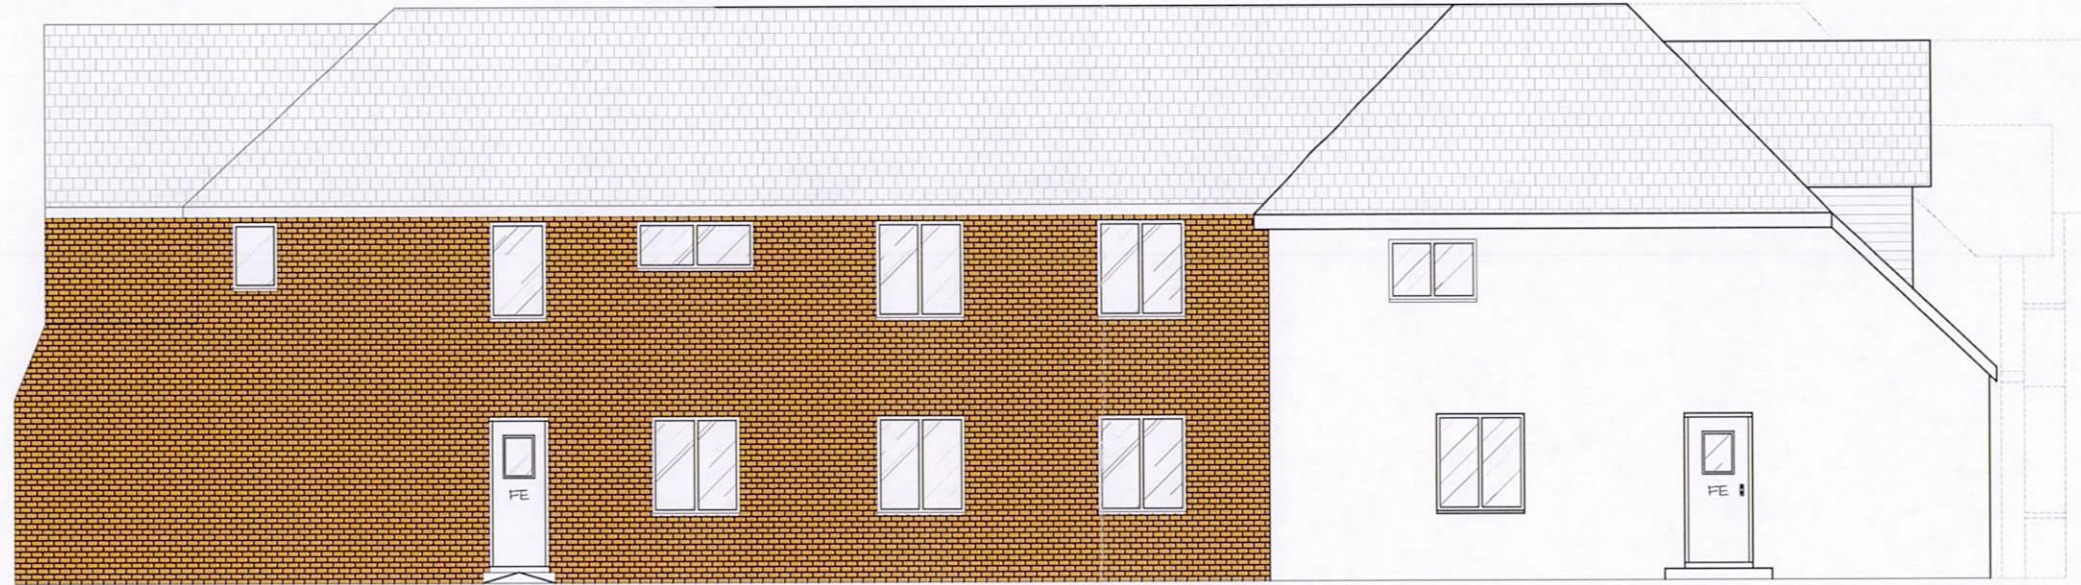

TITLE Proposed Elevations North East & West	
PROJECT NAME Oak Cottage, 4 Wilkins Green Lane, Hatfield, AL10 9RT	
DRAWN BY	DATE MARCH 2014
SCALE 1:100 @ A3	CHECKED
DRAWING NO. EL/2012/08	REV. NO. G

NORTH EAST ELEVATION

NORTH EAST ELEVATION CONTINUED

PLANNING
DEPARTMENT

12 JUL 2014

NORTH WEST ELEVATION