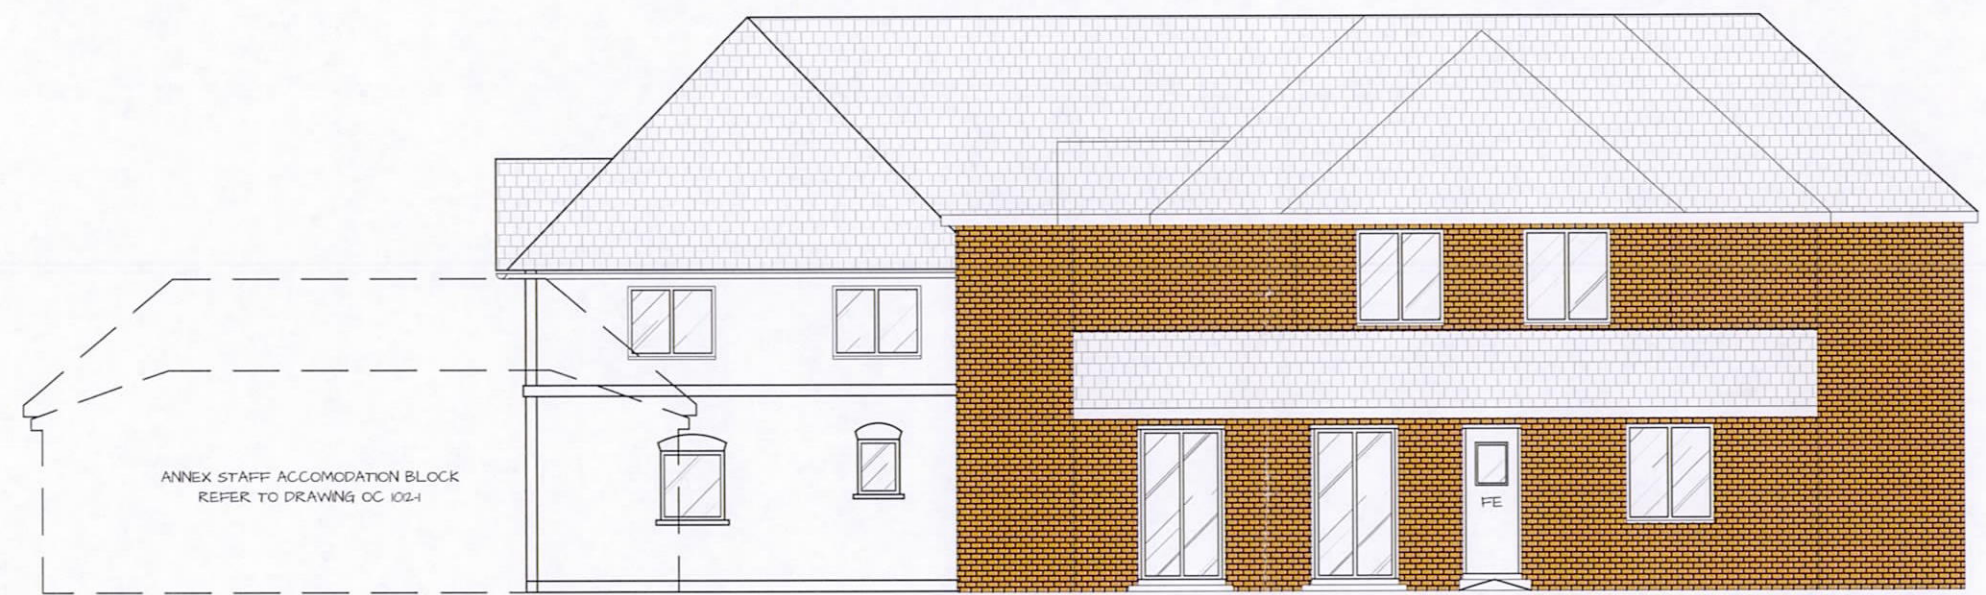

TITLE Proposed Elevations North & South	
PROJECT NAME Oak Cottage, 4 Wilkins Green Lane, Hatfield, AL10 9RT	
DRAWN BY	DATE MARCH 2014
SCALE 1:100 @ A3	CHECKED
DRAWING NO. EL/2012/07	REV. NO. G

SOUTH ELEVATION

PLANNING
DEPARTMENT
12 JUL 2014

NORTH ELEVATION