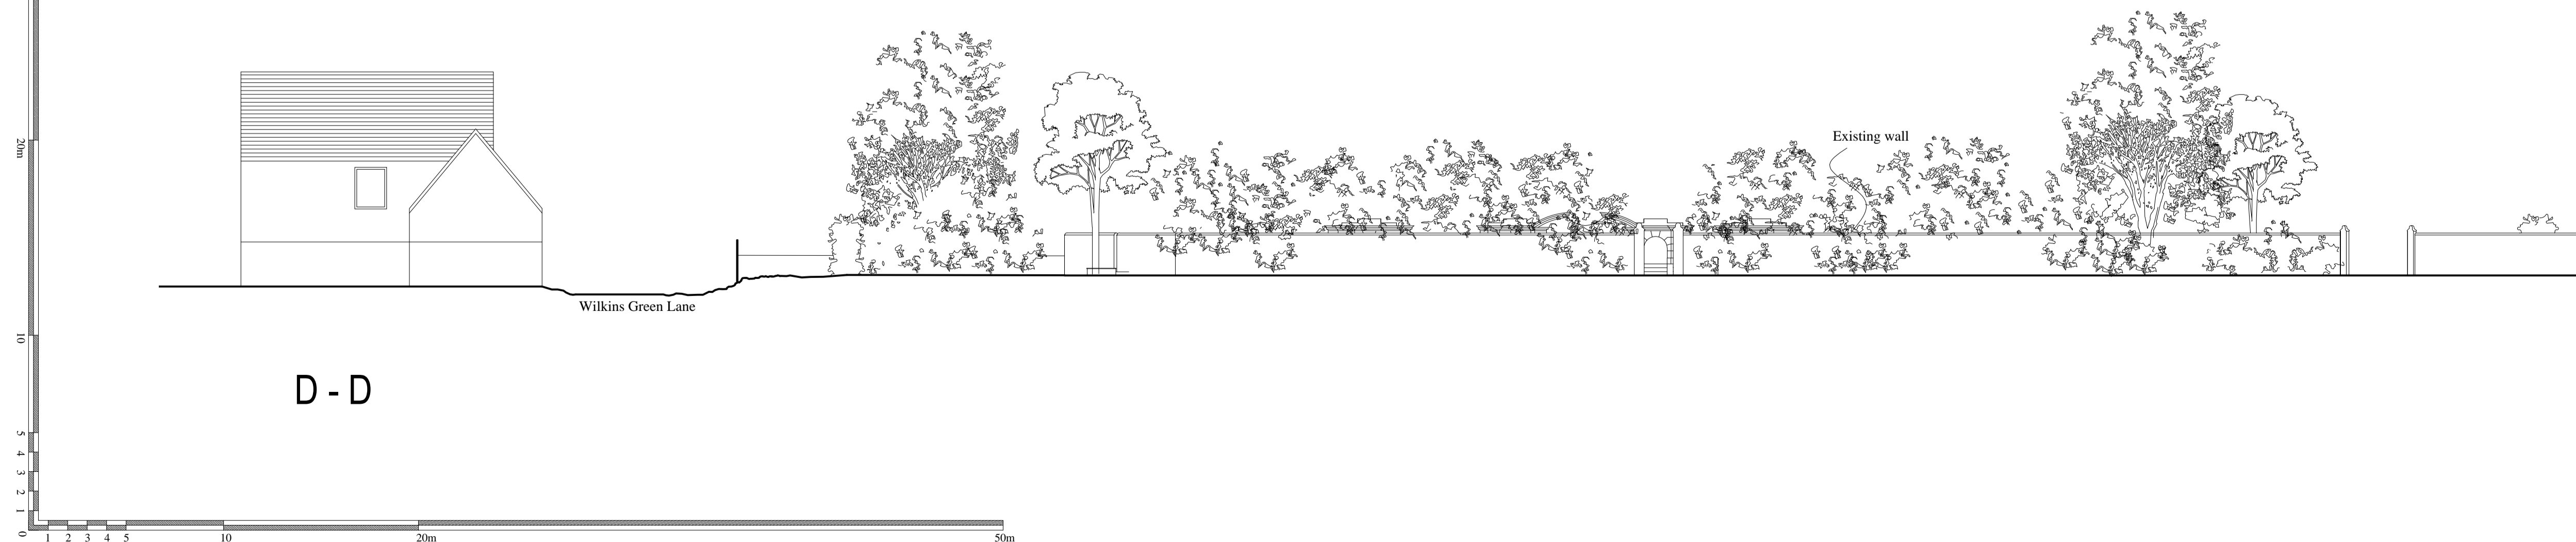

A - A

B - B

C - C

D - D

Rev	Date	Comments
PROPOSED		

PROPOSED

New Swimming Pool  
Great Nast Hyde House - Hertfordshire

Detailed Section

Scale	Date	Drawn	No.	Rev.
1:200 @ A1 Size	Dec 1, 2010	GSK	6173/104	