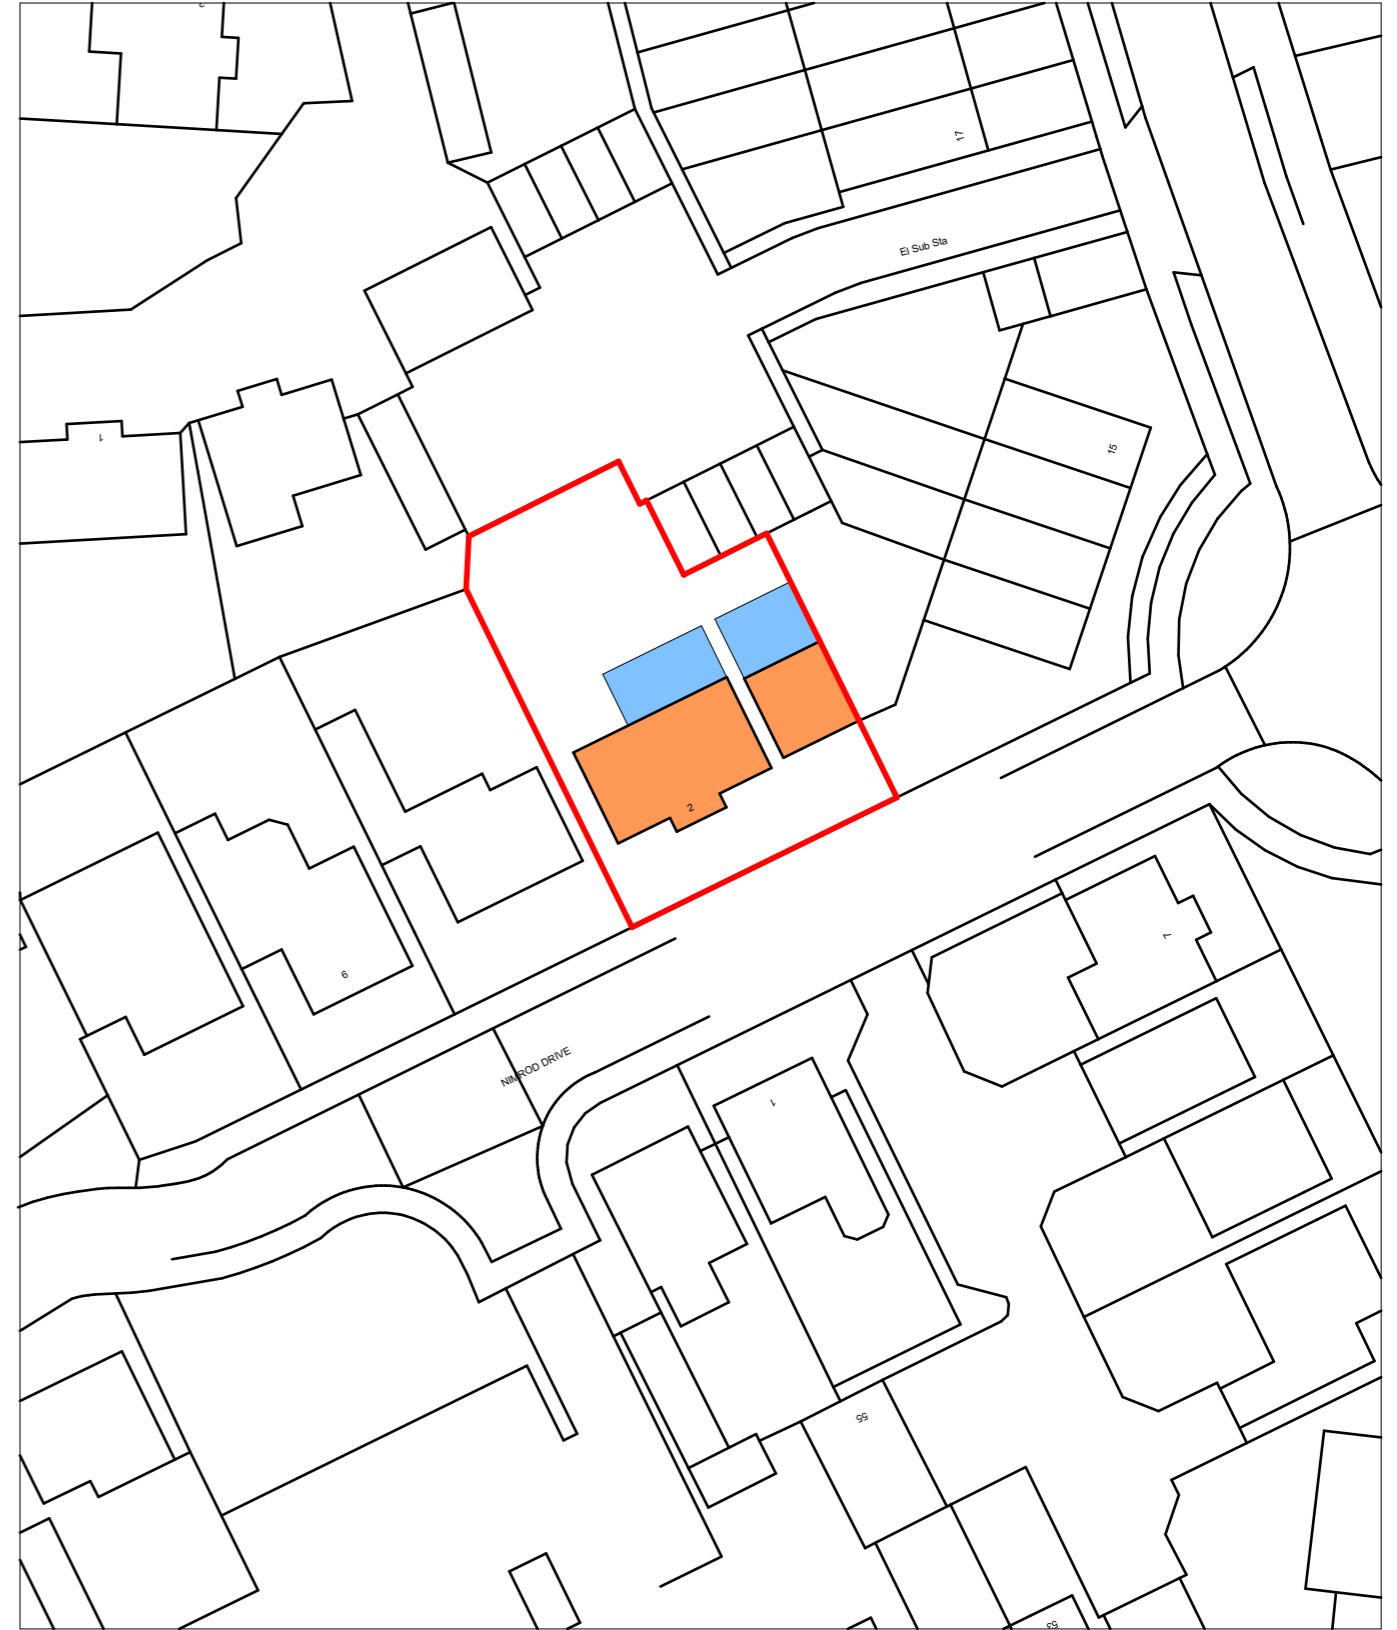

Proposed Site Layout

1:500

KEENAN
PROJECT
DESIGNS

KEENAN PROJECT DESIGNS

0800 233 5787
INFO@KEENANPROJECTDESIGNS.COM
WWW.KEENANPROJECTDESIGNS.COM

All Dims in millimeters unless otherwise stated.
Do not scale except for planning purposes.
If in doubt - Ask
This drawing is confidential and is the property of Keenan Project Designs Ltd.
© Copyright

CLIENT:
Beny Sarpong

ADDRESS:
2 Nimrod Dr, Hatfield, AL10 9LS, England

DATE:
16/03/2022

DRAWING SHEET SIZE:
A3

DRAWN BY:
Ivan Sapov

DRAWING NUMBER:
1289 G - 07

PROJECT LEAD:
Amit Gupta

REVISION: G
29/03/2023
Ivan Sapov