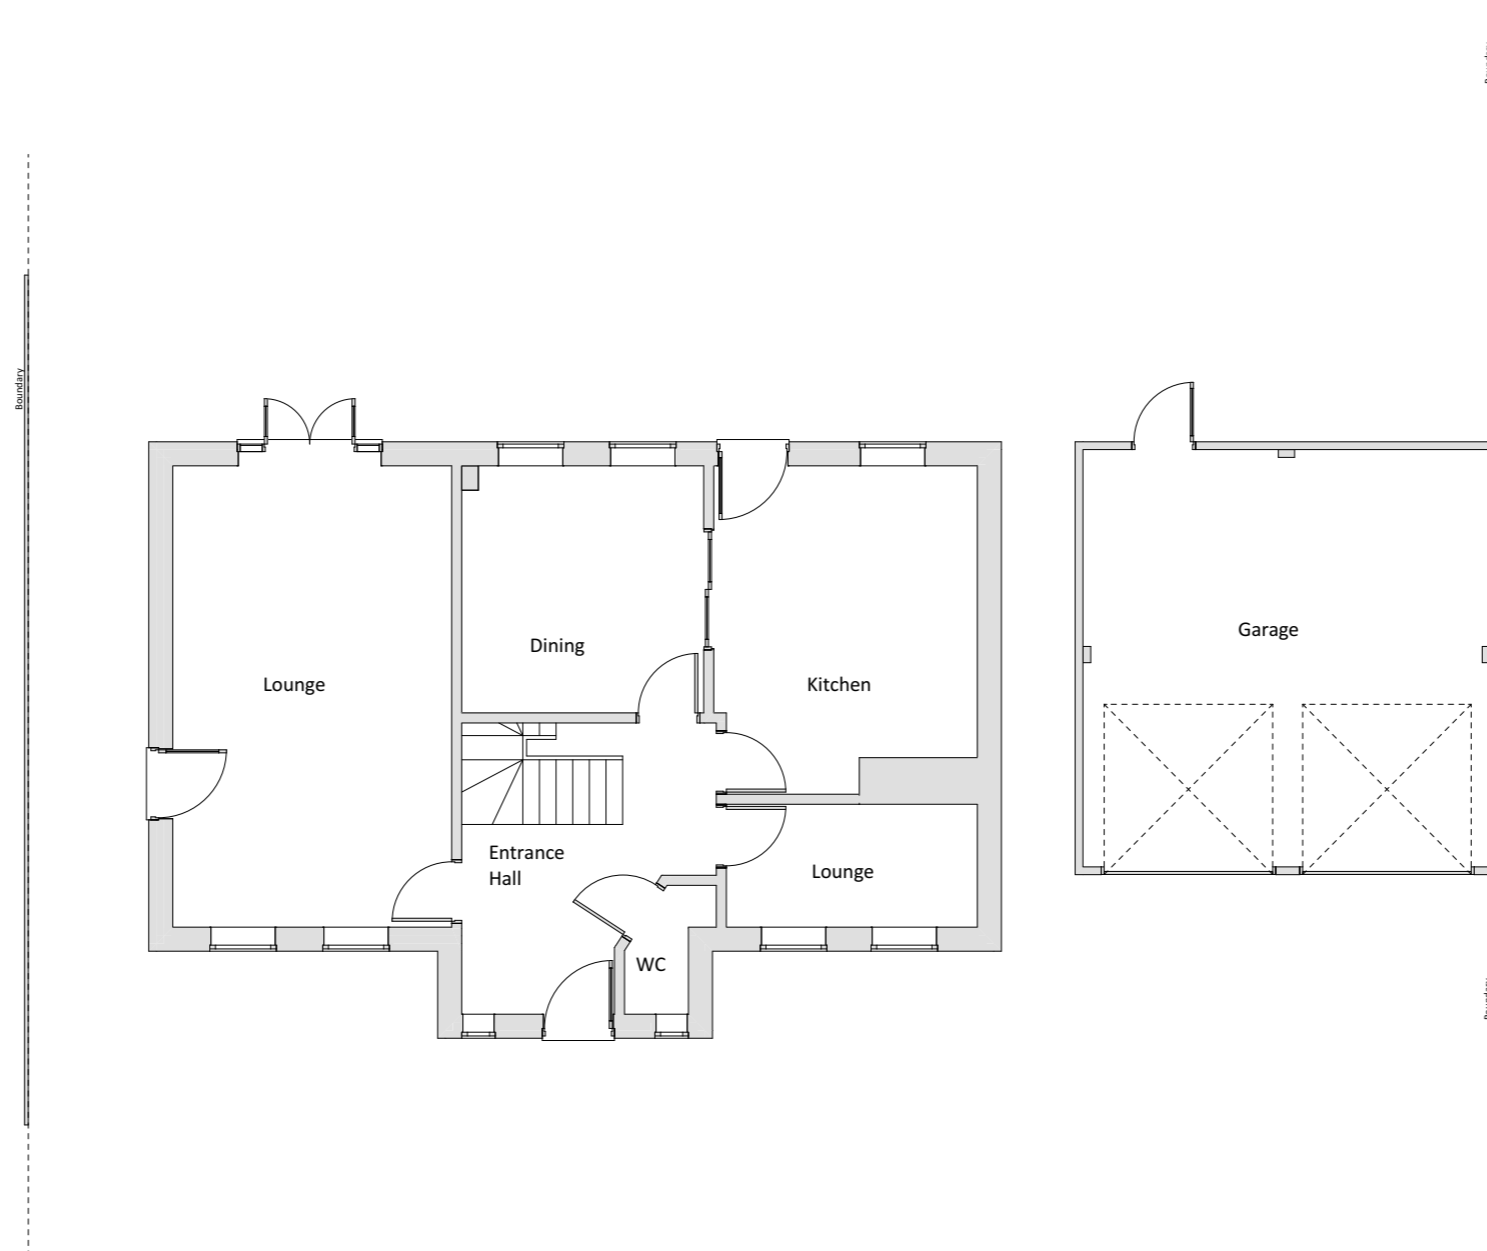

+00-Ground Floor Plan - Existing

1:100

KEENAN
PROJECT
DESIGNS

KEENAN PROJECT DESIGNS

0800 233 5787
 INFO@KEENANPROJECTDESIGNS.COM
 WWW.KEENANPROJECTDESIGNS.COM

All Dims in millimeters unless otherwise stated.
 Do not scale except for planning purposes.
 If in doubt - Ask
 This drawing is confidential and is the property of Keenan Project Designs Ltd.
 © Copyright

CLIENT:
Beny Sarpong

ADDRESS:
2 Nimrod Dr, Hatfield, AL10 9LS, England

DATE:
16/03/2022

DRAWING SHEET SIZE:
A3

DRAWN BY:
Ivan Sapov

DRAWING NUMBER:
1289 G - 01

PROJECT LEAD:
Amit Gupta

REVISION: G
29/03/2023
Ivan Sapov