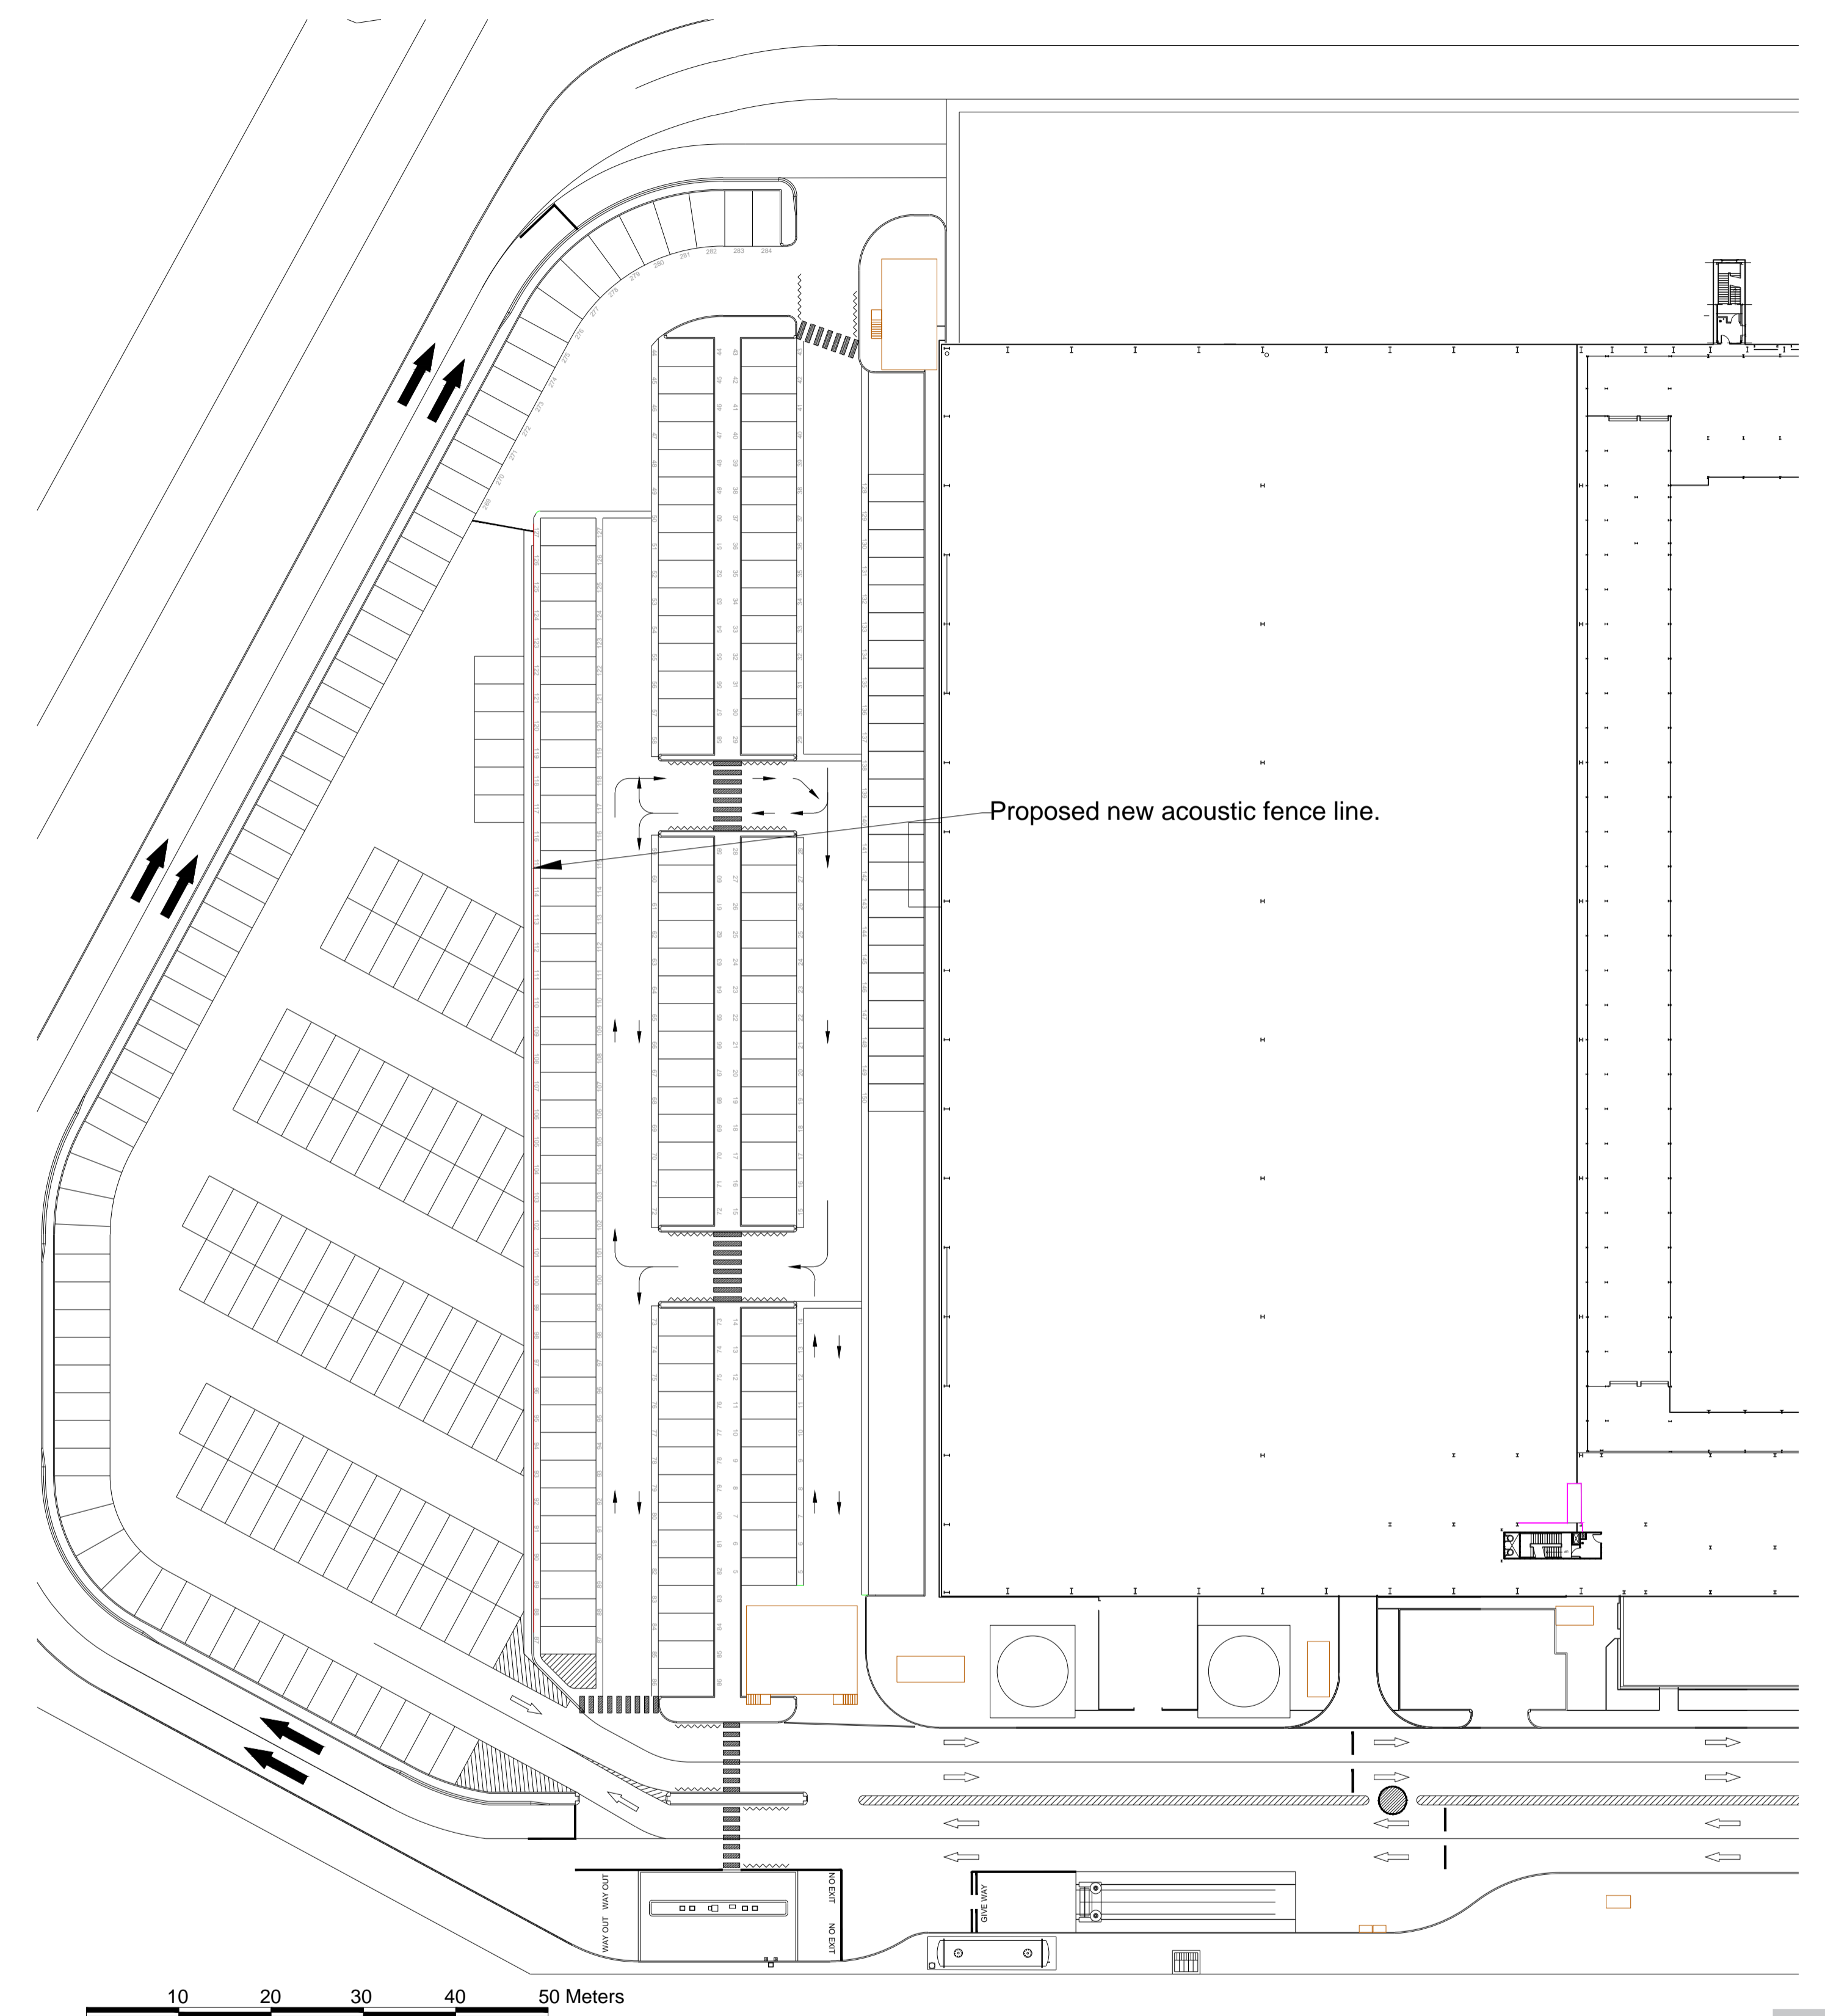

02 Existing Site Plan  
001 1:500@A1

02 Proposed Site Plan  
002 1:500@A1

Client  
Ocado Group Plc

Job Title  
Ocado  
Gypsy Moth Avenue  
Hatfield, Hertfordshire  
AL10 9BD

Drawing Title  
Existing & Proposed  
Site Plan

Scale Date Drawn  
1:500@A1 November 2017 RAK

**RAPLEYS**

35 Spring Gardens  
MANCHESTER M2 2BT  
Tel: 0870 777 4292 www.rapleys.co.uk

DRAWING NO. 002 rev B