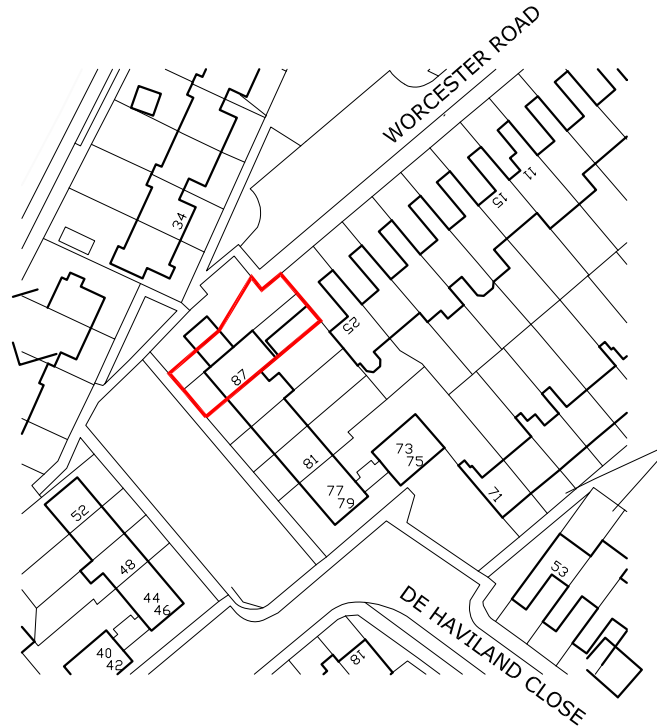

Ordnance Survey[®] OS Sitemap[®]

Crown Copyright and database rights 2022. OS 100031961 National Map Centre. Purchased 16/09/2022 1 year licence.

TITLE
LOCATION PLAN
ADDRESS
87 DE HAVILAND CLOSE,
HATFIELD, AL10 0DP.
SCALE
1:1250 @A4
DRAWING No.
DHC 101-05
DATE
SEPT 2022
REV.
-

(c) Crown Copyright 2022
Reproduction in whole or in part is prohibited
without the prior permission of Ordnance Survey.