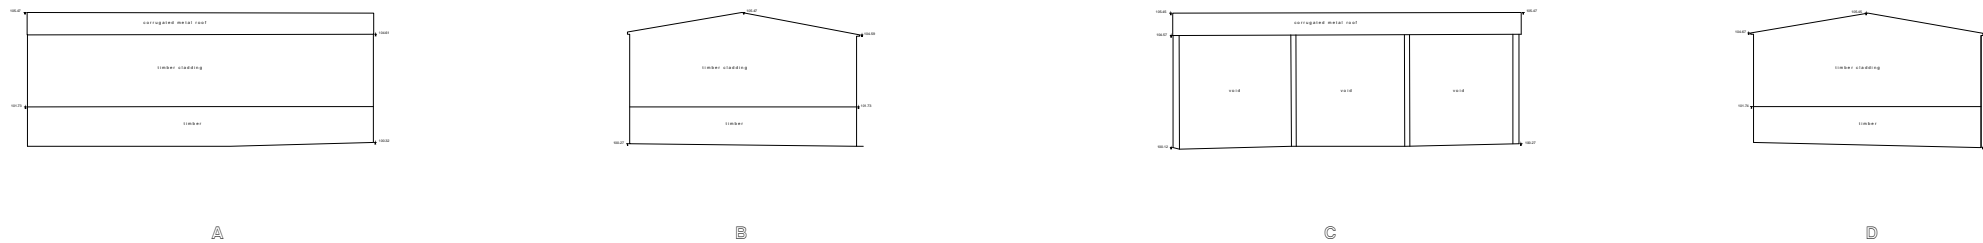

Datum: 95.00m

BUILDING 5

Datum: 95.00m

BUILDING 6

Datum: 95.00m

BUILDING 7

Datum: 95.00m

BUILDING 8

NUMBER:

HL-004

REVISIONS:

Rev:	By:	Chk:	Date:	Description:

PLANNING

Project:
NORTHAW RIDING SCHOOL

Title:
EXISTING ELEVATIONS 2

Date:
July 2015

Scale:
1:300

Size:
A3