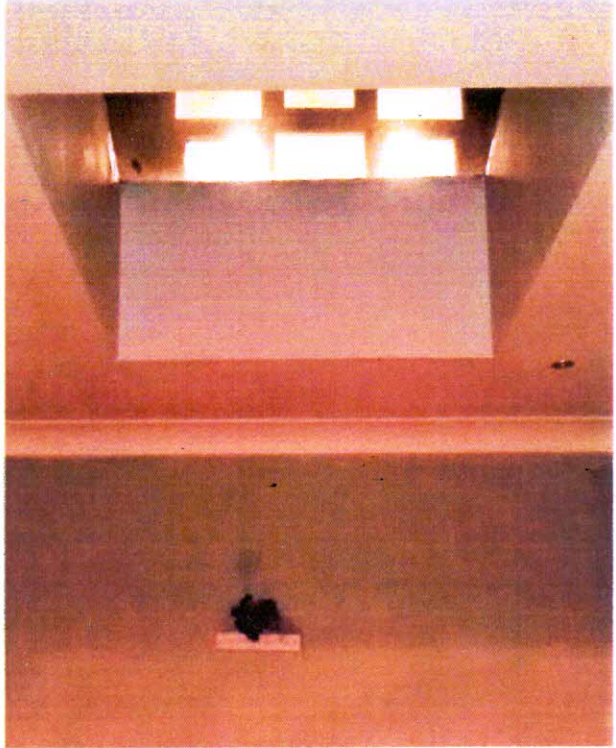

NO. 45 DORMER WINDOWS LOOKING INTO NO. 43 SKYLIGHT BEDROOM

UNAUTHORISED 4th DORMER WINDOW LOOKING INTO NO 43 BEDROOM SKYLIGHT

VIEW FROM NO 43 BEDROOM
AT NIGHT

NO 45 DORMER WINDOW - VIEW
VIEW FROM NO 43 BEDROOM

NO. 45 DORMER
WINDOW OVERLOOKING
NO 43 KITCHEN
SKYLIGHT.

View from French doors to rear. [COUNSEL'S PHOTOGRAPH]

COUNSEL'S VIEW FROM NO 45 JULIET FRENCH DOORS

OVERLOOKING NO. 43 DECK

lot.

4

PRE DEVELOPMENT
OF NO 45