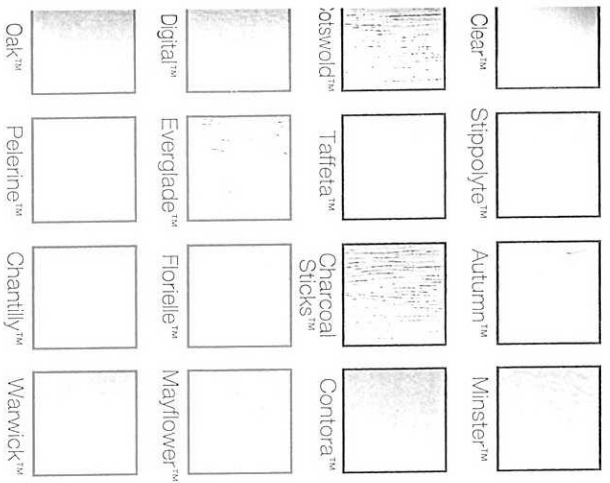

choose a glass pattern

Picture A

Colour

choose an outer door colour  
(white inside)

external frame colour  
(white inside)

and/or a glass design

2 panel 2 square 1 arch  
in Black with Brass Art Clarity  
Gold hardware