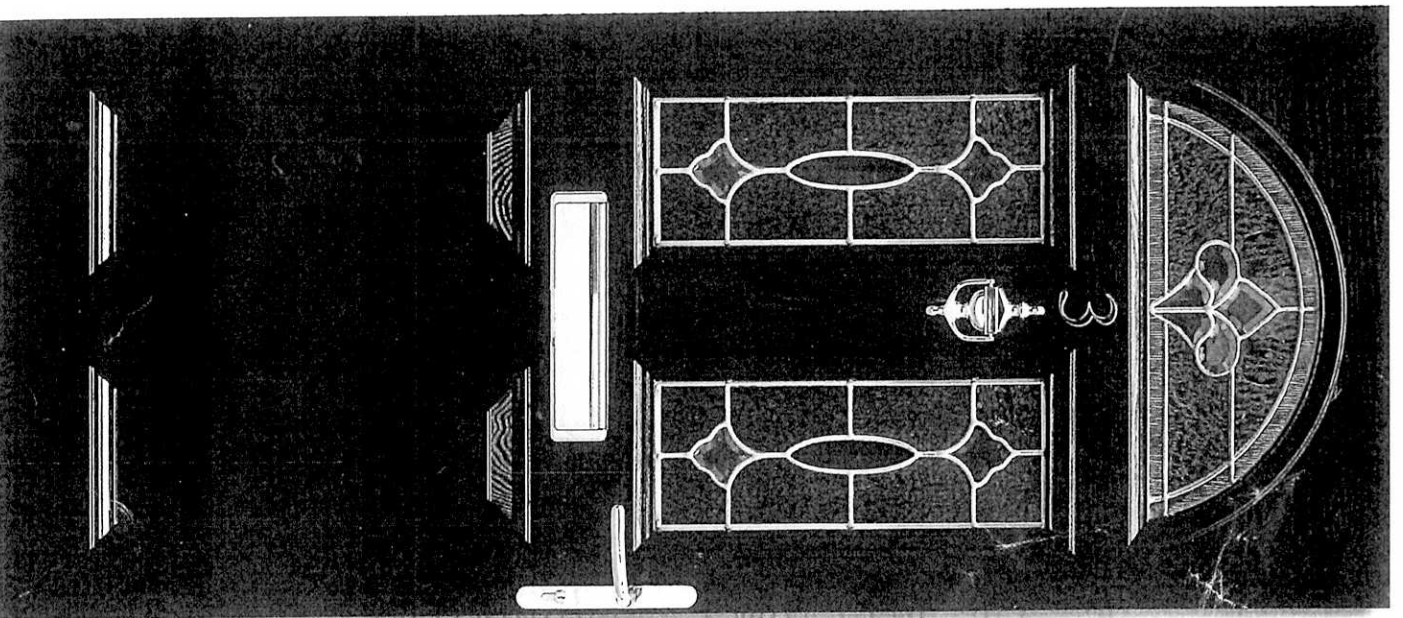

choose a glass pattern

Picture A

Colour

choose an outer door colour  
(white inside)

external frame colour  
(white inside)

and/or a glass design

2 panel 2 square 1 arch  
in Black with Brass Art Clarity  
Gold hardware