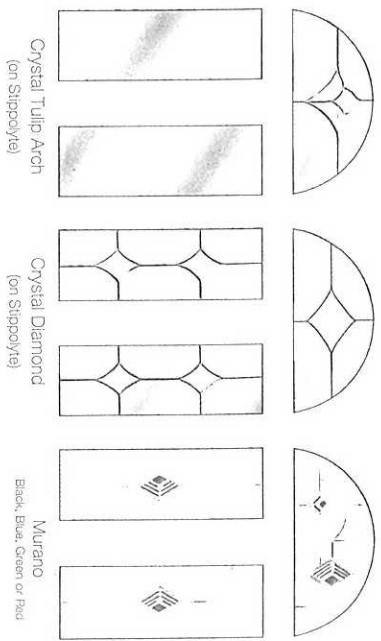

choose a glass pattern

Picture A

Colour

choose an outer door colour  
(white inside)

external frame colour  
(white inside)

and/or a glass design

2 panel 2 square 1 arch  
in Black with Brass Art Clarity  
Gold hardware