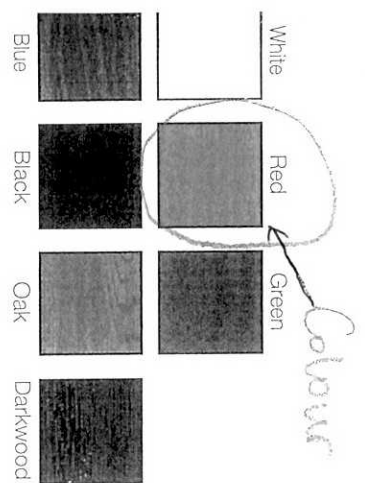

choose a glass pattern

Picture A

Colour

choose an outer door colour  
(white inside)

external frame colour  
(white inside)

and/or a glass design

2 panel 2 square 1 arch  
in Black with Brass Art Clarity  
Gold hardware