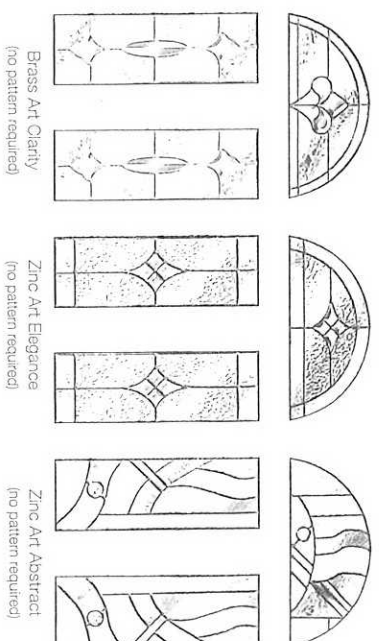

choose a glass pattern

Picture A

Colour

choose an outer door colour  
(white inside)

external frame colour  
(white inside)

and/or a glass design

2 panel 2 square 1 arch  
in Black with Brass Art Clarity  
Gold hardware