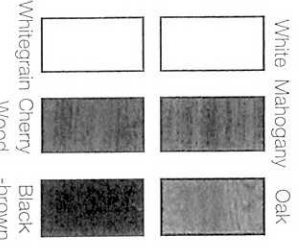

choose a glass pattern

Picture A

Colour

choose an outer door colour  
(white inside)

external frame colour  
(white inside)

and/or a glass design

2 panel 2 square 1 arch  
in Black with Brass Art Clarity  
Gold hardware