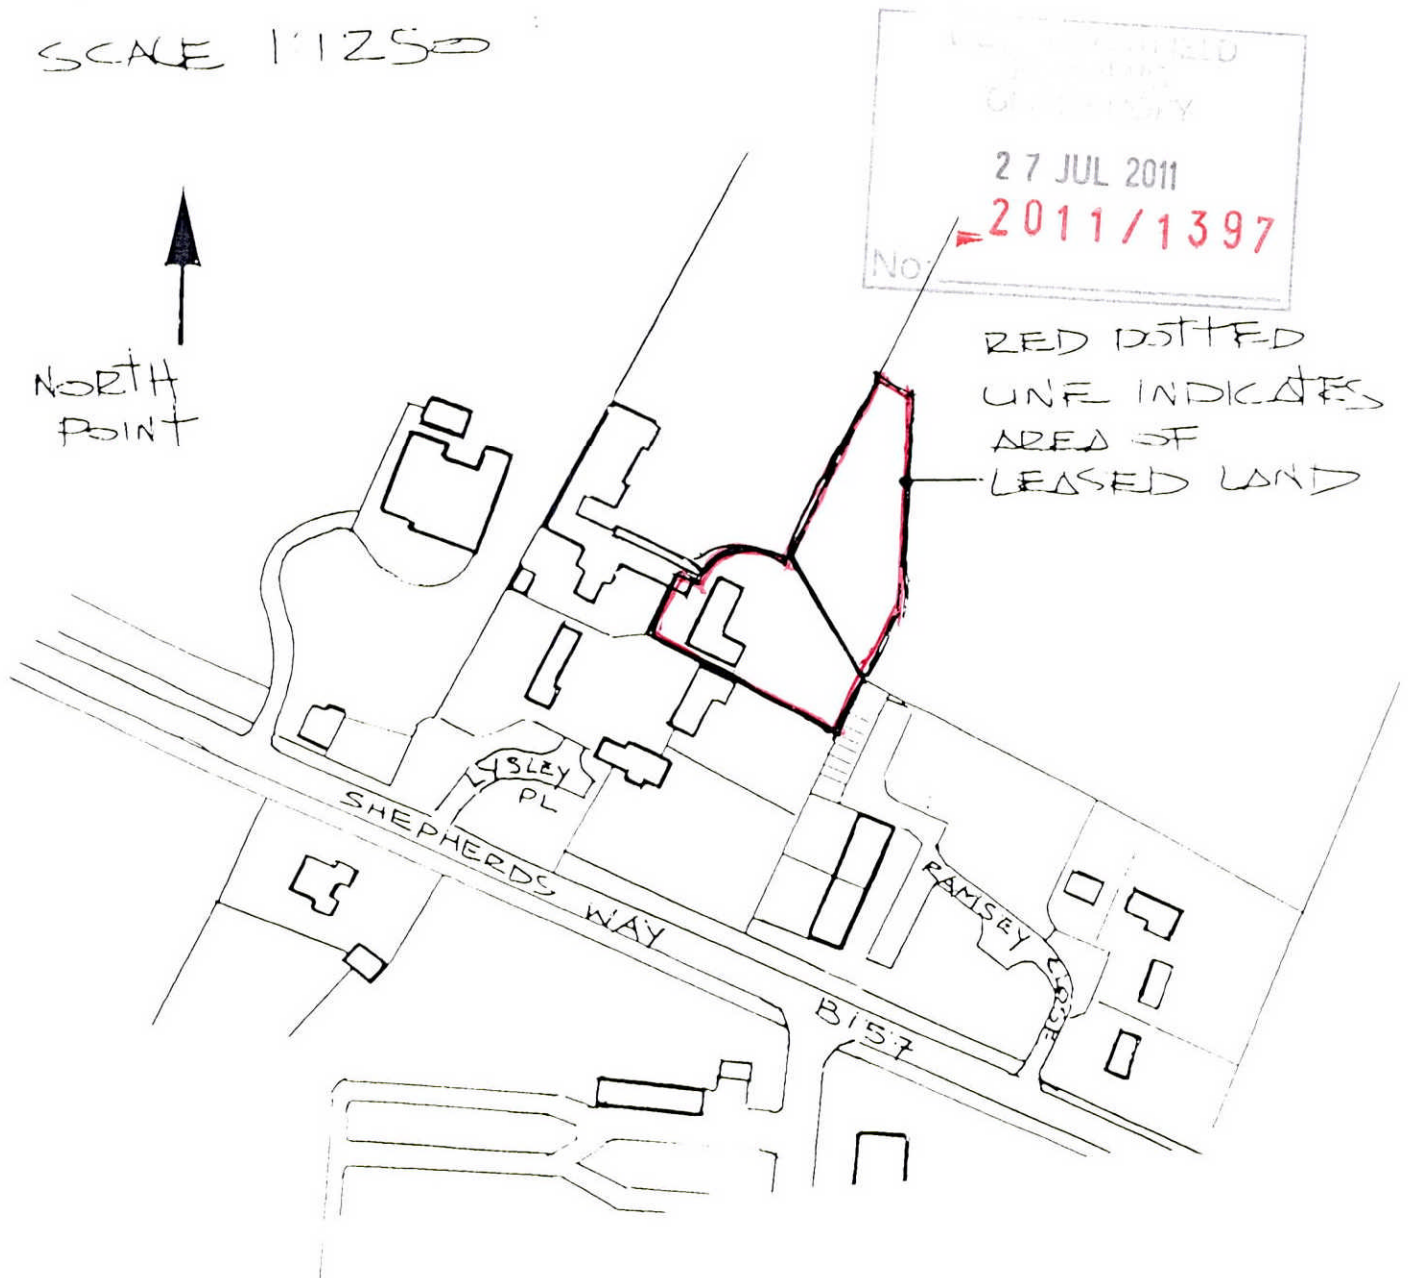

SITE LOCATION PLAN  
SCALE 1:1250

SITE LOCATION/PLAN  
SCALE 1:1250

SITE: STICKS, LYSLEY PLACE  
BROOKMANS PARK, HERTS, AL9 6NZ.

A1 SIZE