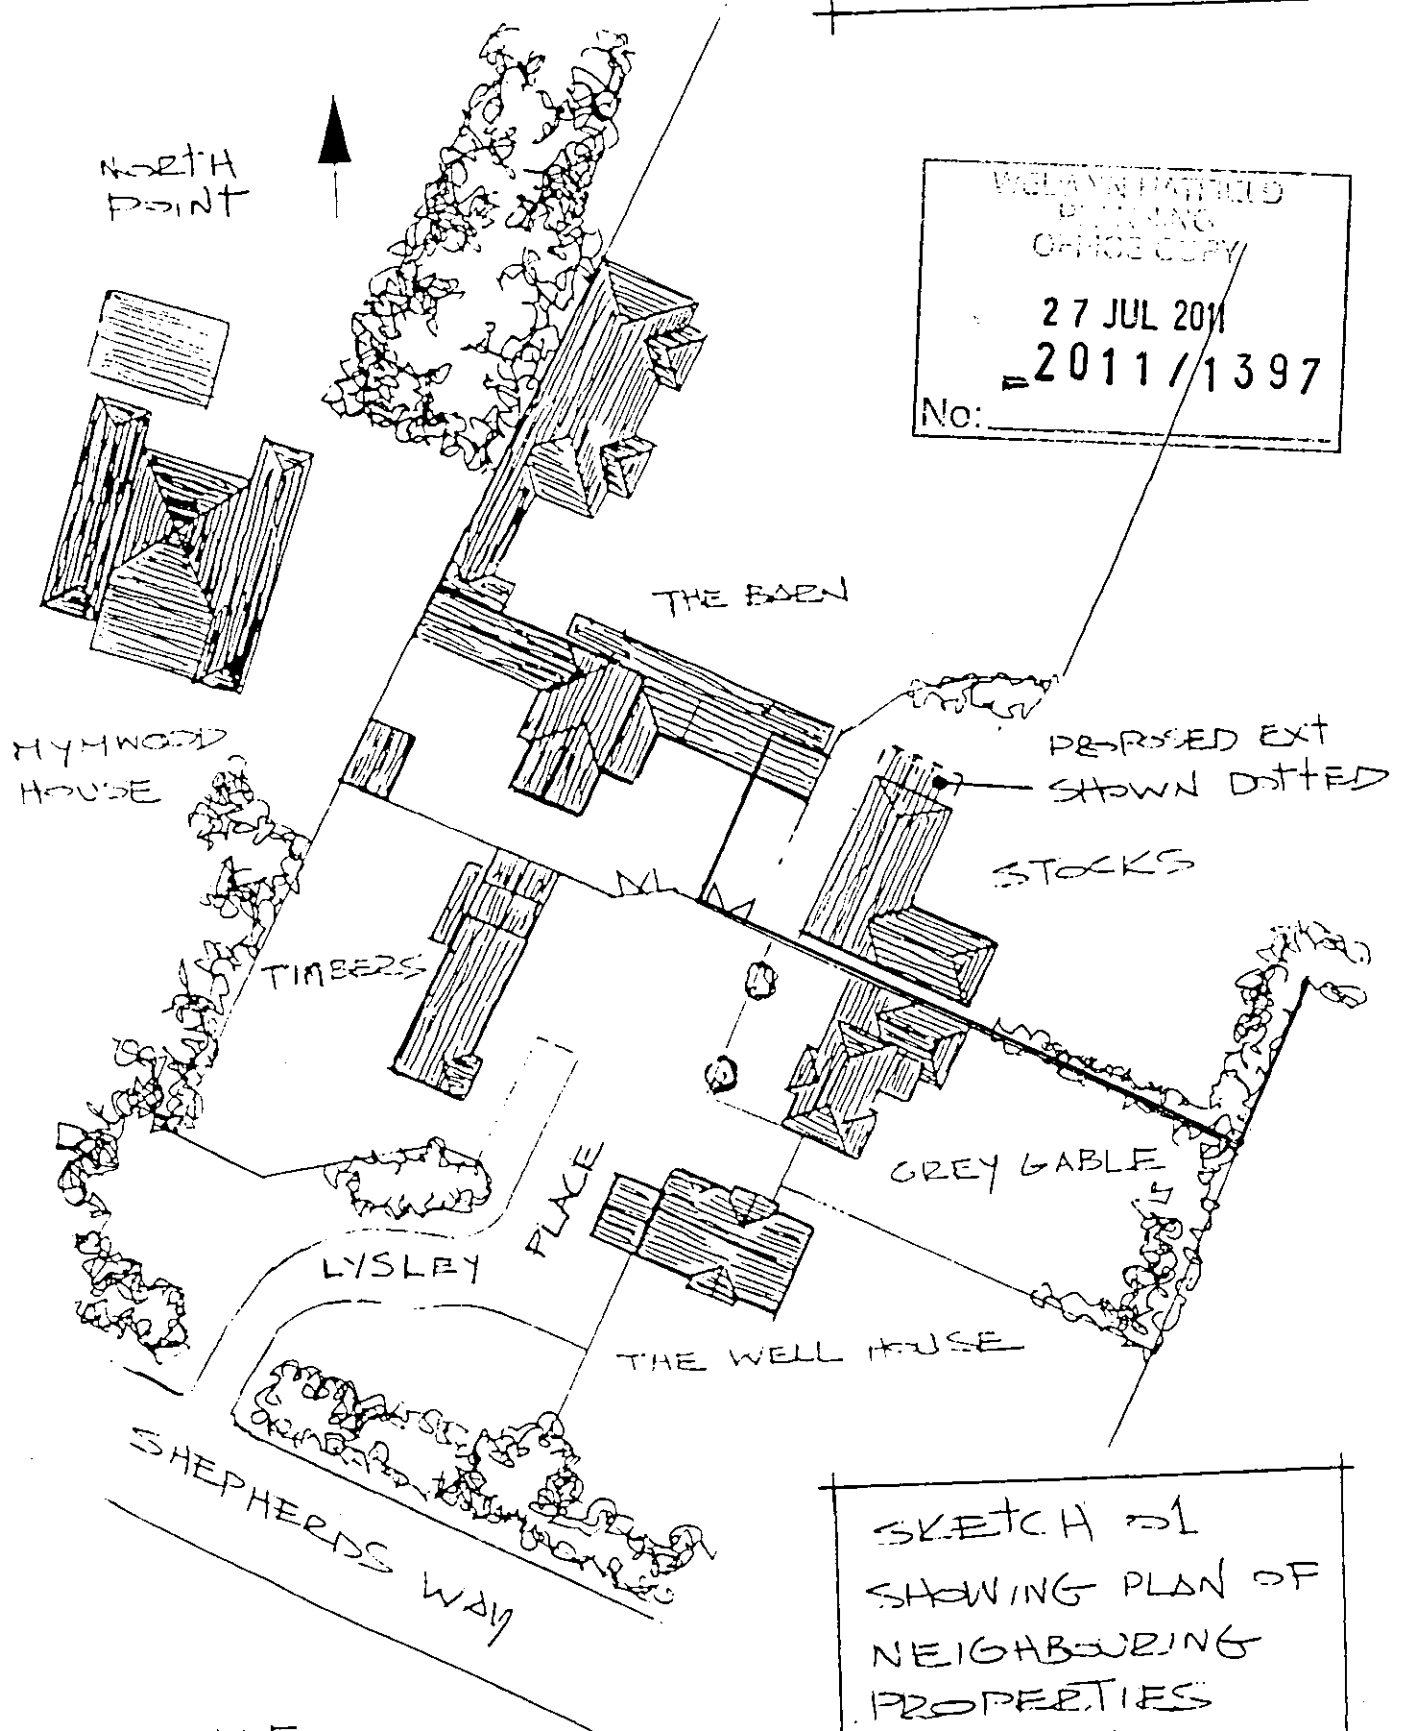

ARCHITECT
KEYIN O'CALLAGHAN
TEL: 07812695079 &
01923 803848

WELAND PARTNERS
DRAWING
OFFICE COPY
27 JUL 2011
2011/1397
No: _____

SCALE
0 5 10 15 M

SKETCH OF
SHOWING PLAN OF
NEIGHBOURING
PROPERTIES
DATE OCT 2010
A4 SIZE