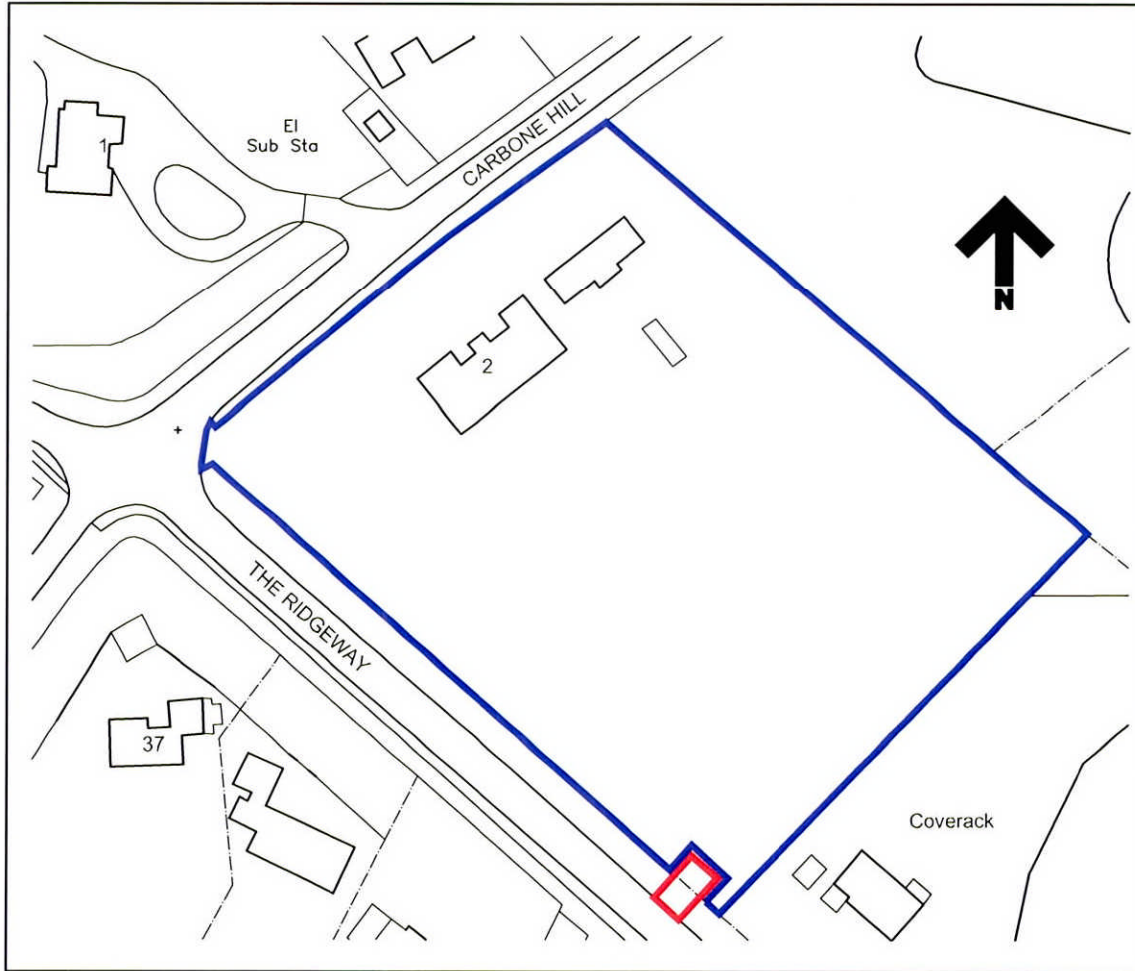

50.0m @ 1:1250

This drawing is copyright.

FIELD
BY
25 AUG 2011
N3 2011/1709

Rev.	Description.	Date.
------	--------------	-------

	Adam Trigg - Architectural Technician 22 School Lane, Welwyn, Herts AL6 9PH Tel: 07931703297 - email: adamtrigg@hotmail.com	
--	---	--

Title:

Proposed New Gates
Carbone House
Carbone Hill, Northaw
Potters Bar, EN6 4PL
Site Location Plan

Scale : 1:1250 @ A4

Date : May 2011

Drawn by: AT

Drg.No: AT355-01