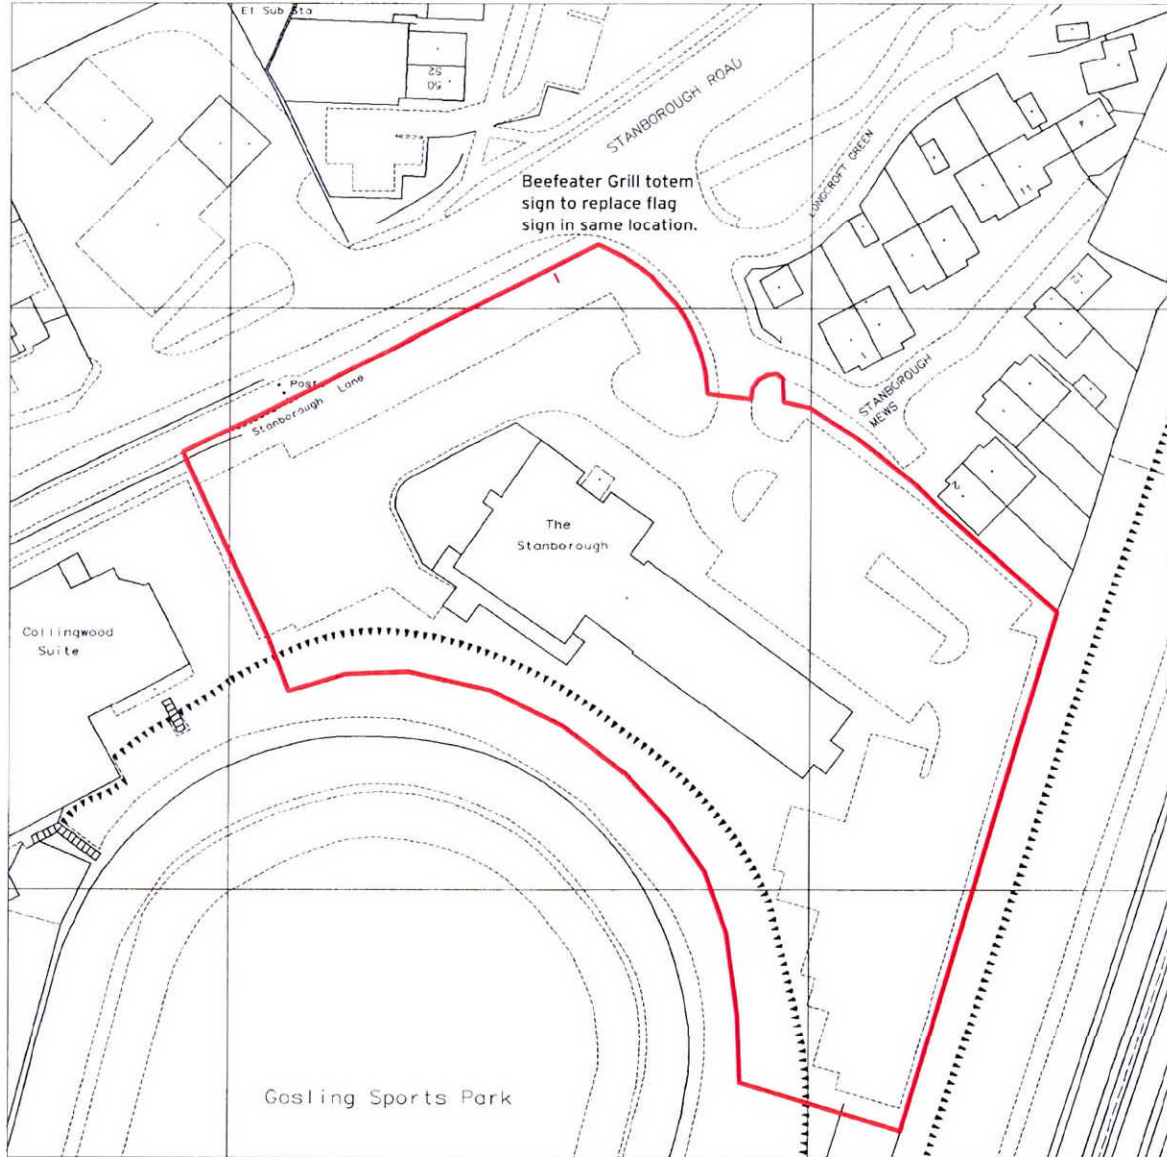

# Siteplan Data™

Produced 22 Jan 2003 from Ordnance Survey digital data and incorporating surveyed revision available at this date. © Crown Copyright 2003

Reproduction in whole or in part is prohibited without the prior permission of Ordnance Survey.

Ordnance Survey and the OS symbol are registered trade marks and Siteplan a trade mark of Ordnance Survey, the national mapping agency of Great Britain.

Stanborough, Stanborough Road  
 Welwyn Garden City  
 Hertfordshire  
 AL8 6DQ

PLANNING DEPARTMENT  
 OFFICE COPY

13 DEC 2011

2011/2643

Centre Coordinates: 523562 211953

National Grid sheet reference at centre of this Siteplan: TL2311NE

Supplied by: Heffers Map Shop  
 Serial Number: 00001088