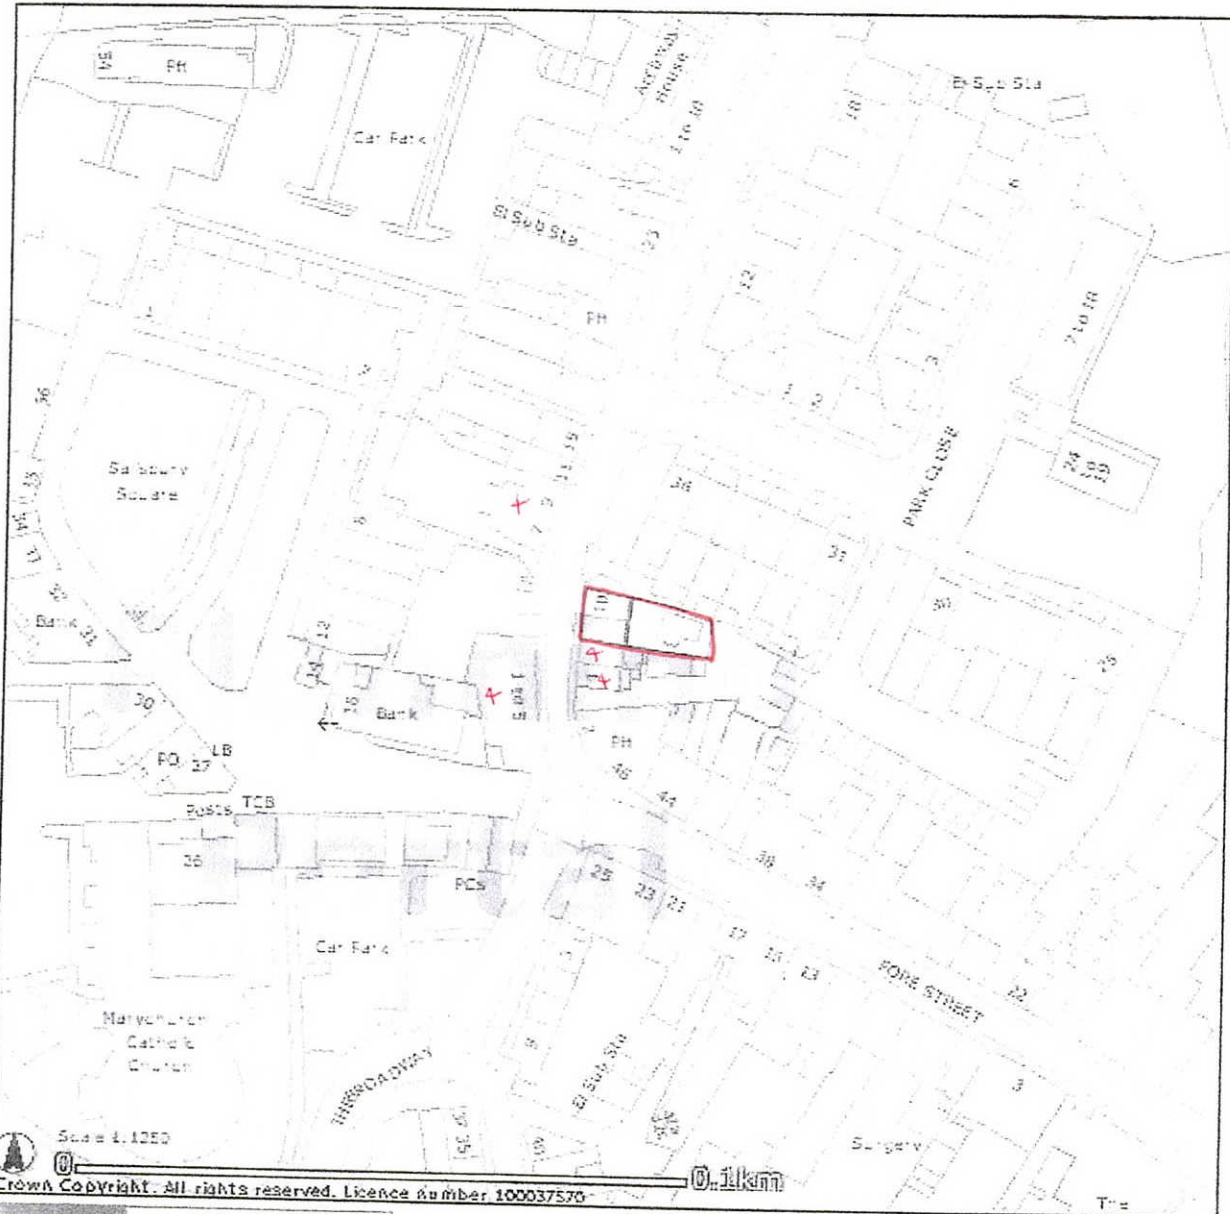

AL9 5AX

PLANNING PORTAL

Site Location Plan

↑ north

Scale 1:1250
Crown Copyright. All rights reserved. Licence number 100037570
© Ordnance Survey

- Outline of site boundary