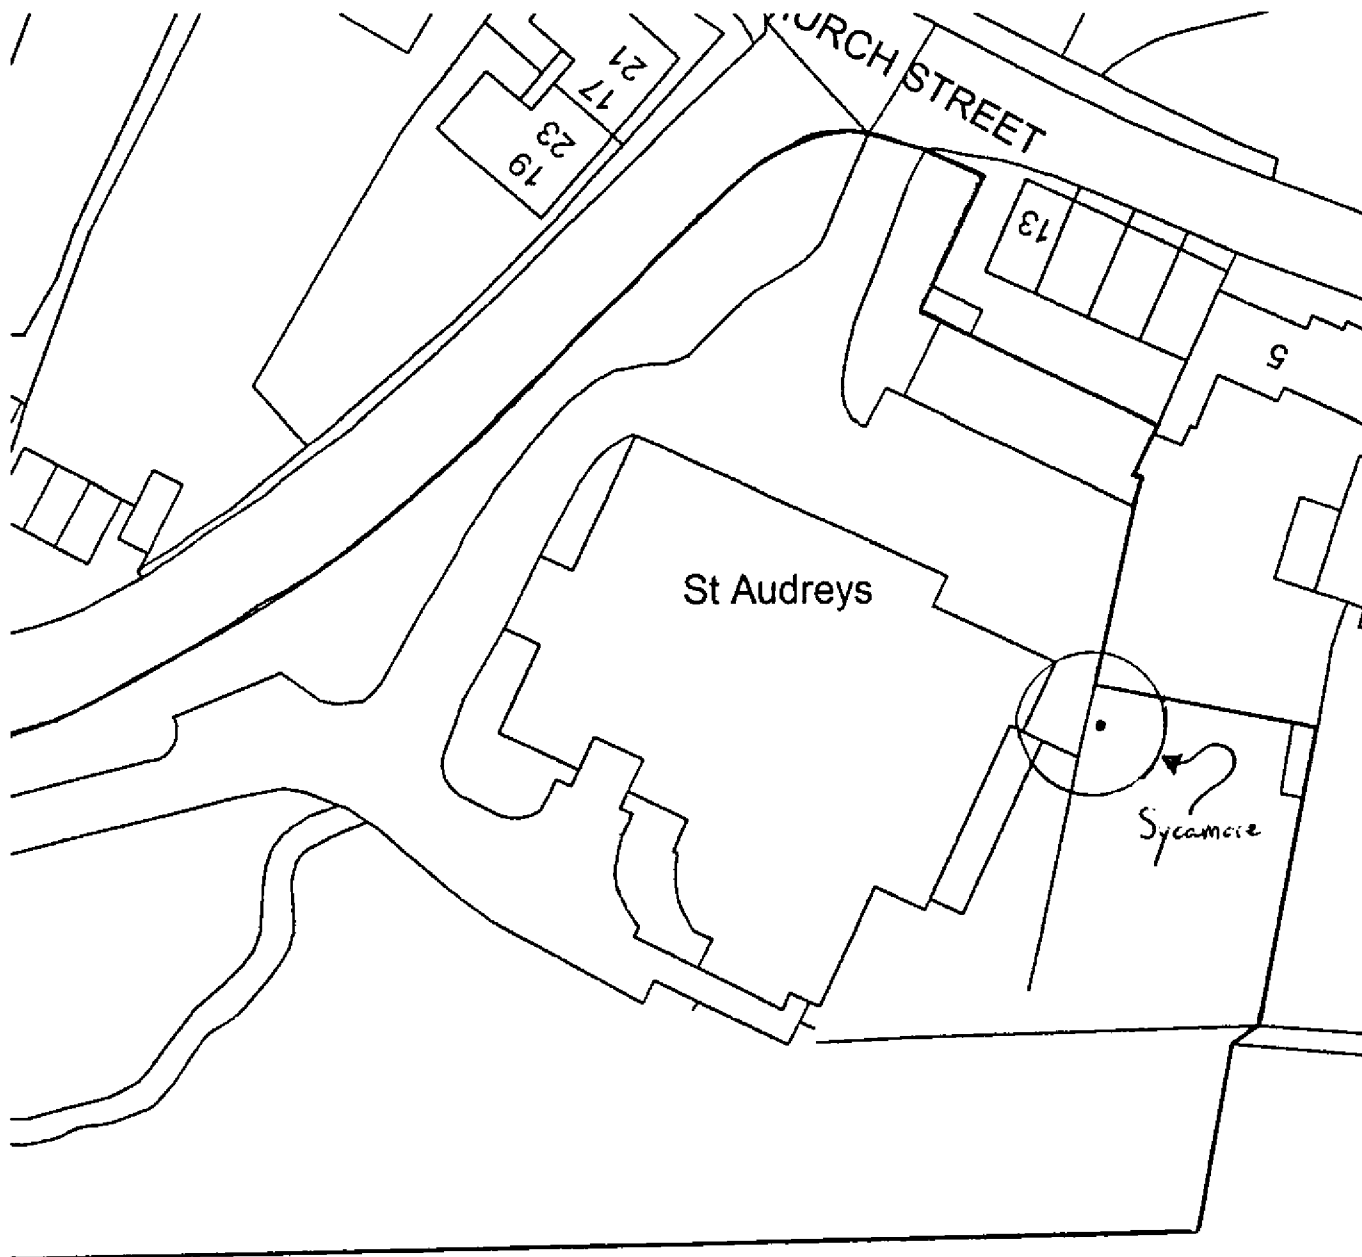

BLOCK PLAN
AREA 90m x 90m
SCALE 1:500

CENTRE COORDINATES: 523404, 208410

WELWYN HATFIELD
PLANNING
OFFICE ST/ /
07 JUN 2012
No: *56/2012/1202/TC*

Supplied by Streetwise Maps Ltd
www.streetwise.net
Licence No: 100047474
01/06/2012 14:34:26

**SITE LOCATION PLAN
AREA 2 HA
SCALE 1:1250**

CENTRE COORDINATES: 523383, 208409

Supplied by Streetwise Maps Ltd
www.streetwise.net
Licence No: 100047474
08/05/2012 18:29

WELWYN HATFIELD
PLANNING
OFFICE COPY