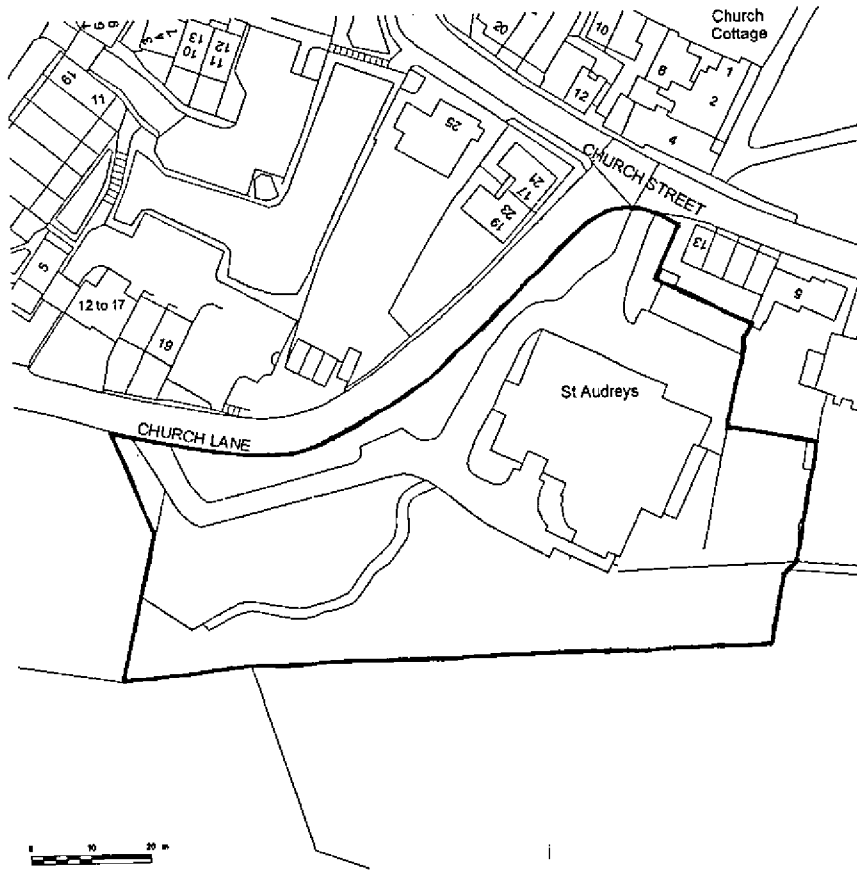

BLOCK PLAN
AREA 90m x 90m
SCALE 1:500

CENTRE COORDINATES: 523404, 208410

WELWYN HATFIELD
PLANNING
OFFICE ST/ /
07 JUN 2012
No: *56/2012/1202/TC*

Supplied by Streetwise Maps Ltd
www.streetwise.net
Licence No: 100047474
01/06/2012 14:34:26

**SITE LOCATION PLAN
AREA 2 HA
SCALE 1:1250**

CENTRE COORDINATES: 523383, 208409

Supplied by Streetwise Maps Ltd
www.streetwise.net
Licence No: 100047474
08/05/2012 18:29

WELWYN HATFIELD
PLANNING
OFFICE COPY