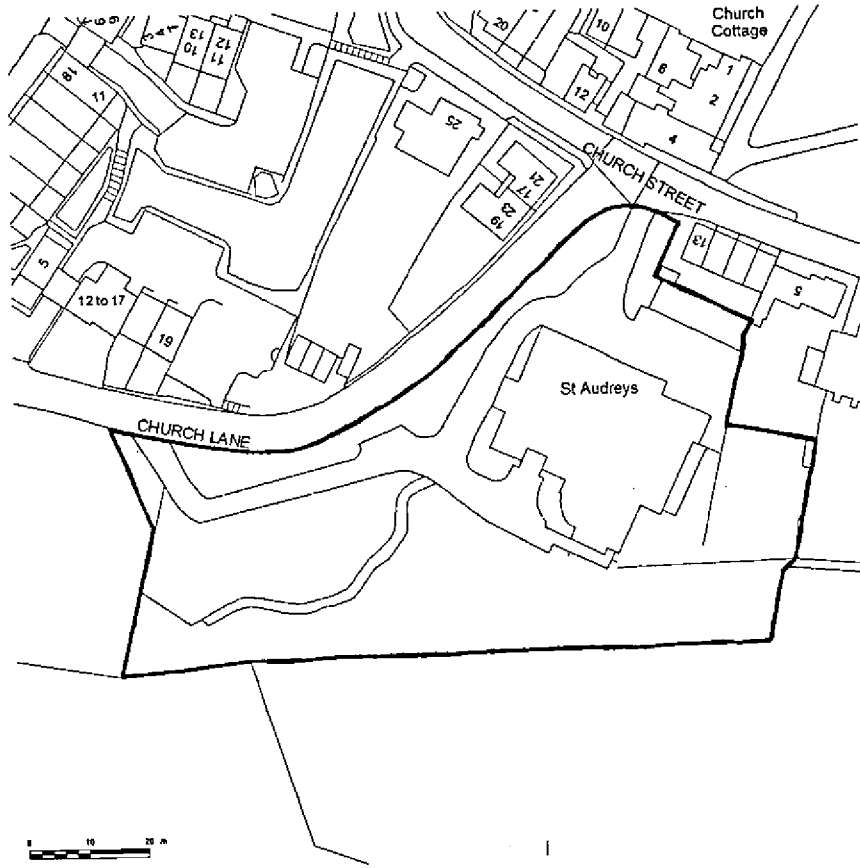

BLOCK PLAN  
AREA 90m x 90m  
SCALE 1:500

CENTRE COORDINATES: 523404, 208410

WELWYN HATFIELD  
PLANNING  
OFFICE COPY  
07 JUN 2012  
No: S6/2012/1202/TC

Supplied by Streetwise Maps Ltd  
www.streetwise.net  
Licence No: 100047474  
01/06/2012 14:34:26

SITE LOCATION PLAN  
AREA 2 HA  
SCALE 1:1250

CENTRE COORDINATES: 523383, 208409

Supplied by Streetwise Maps Ltd  
www.streetwise.net  
Licence No: 100047474  
08/05/2012 18:29

WELWYN HATFIELD  
PLANNING  
OFFICE COPY  
07 JUN 2012  
No: S6/2012/1202/TC