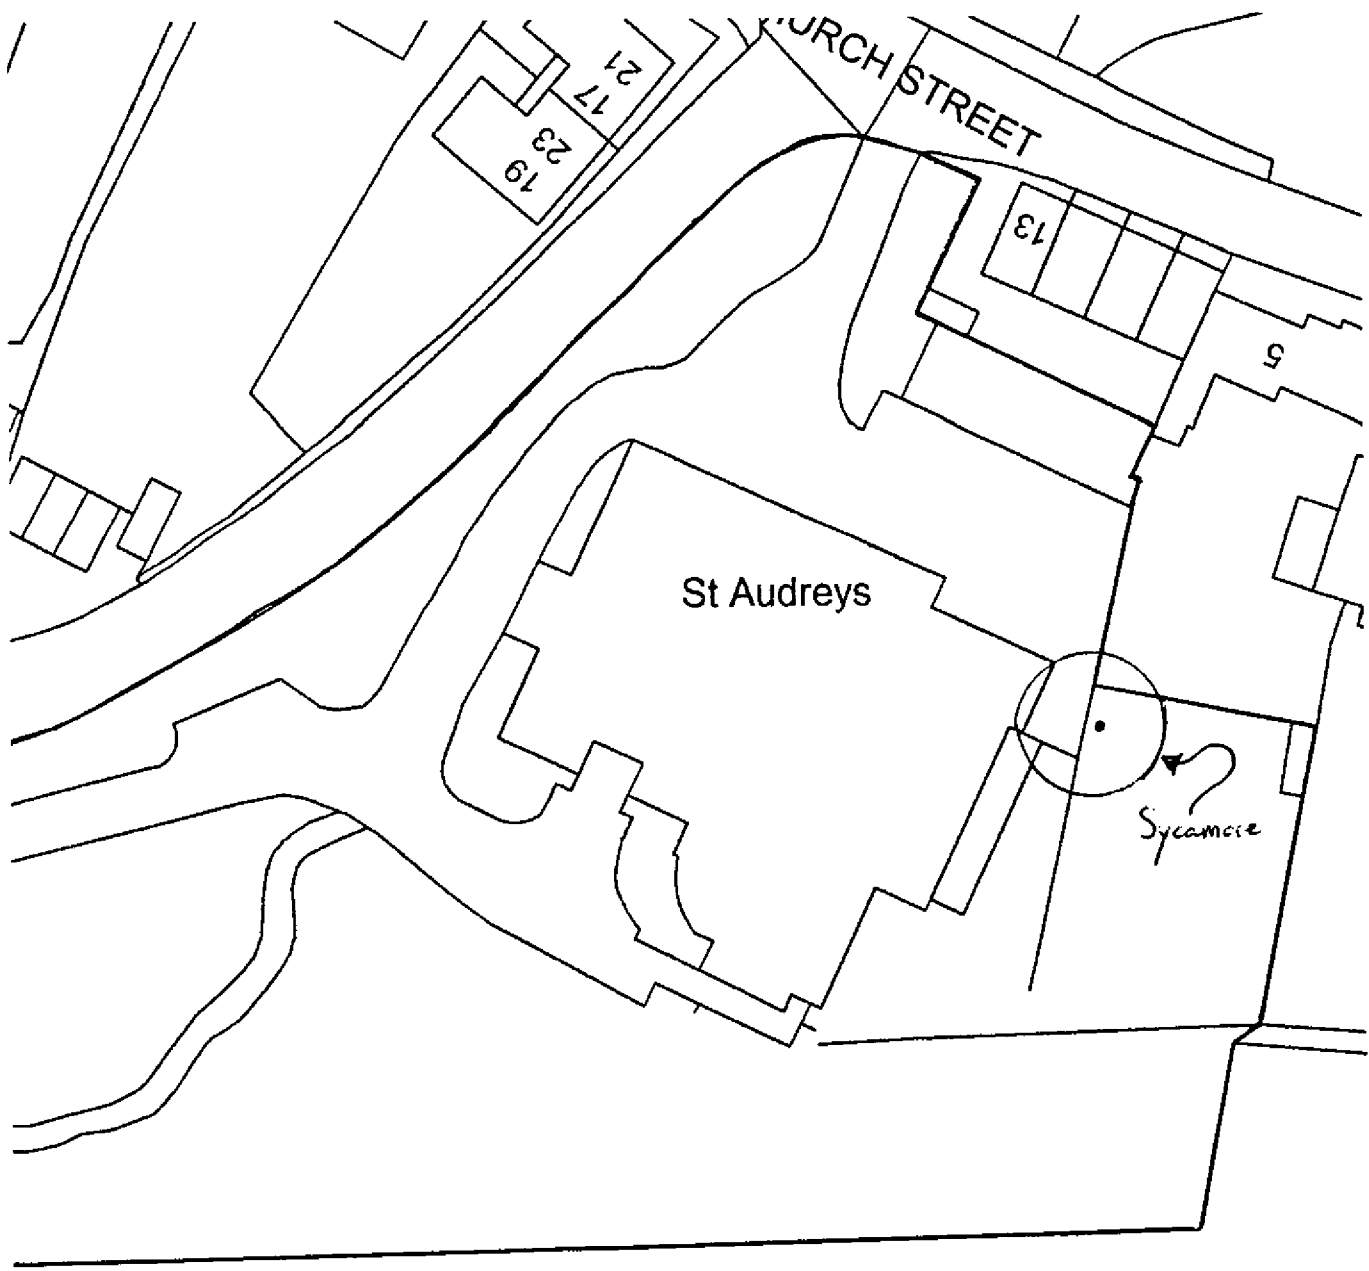

BLOCK PLAN  
AREA 90m x 90m  
SCALE 1:500

CENTRE COORDINATES: 523404, 208410

WELWYN HATFIELD  
PLANNING  
OFFICE COPY  
07 JUN 2012  
No: S6/2012/1202/TC

Supplied by Streetwise Maps Ltd  
www.streetwise.net  
Licence No: 100047474  
01/06/2012 14:34:26

SITE LOCATION PLAN  
AREA 2 HA  
SCALE 1:1250

CENTRE COORDINATES: 523383, 208409

Supplied by Streetwise Maps Ltd  
www.streetwise.net  
Licence No: 100047474  
08/05/2012 18:29

WELWYN HATFIELD  
PLANNING  
OFFICE COPY  
07 JUN 2012  
No: S6/2012/1202/TC