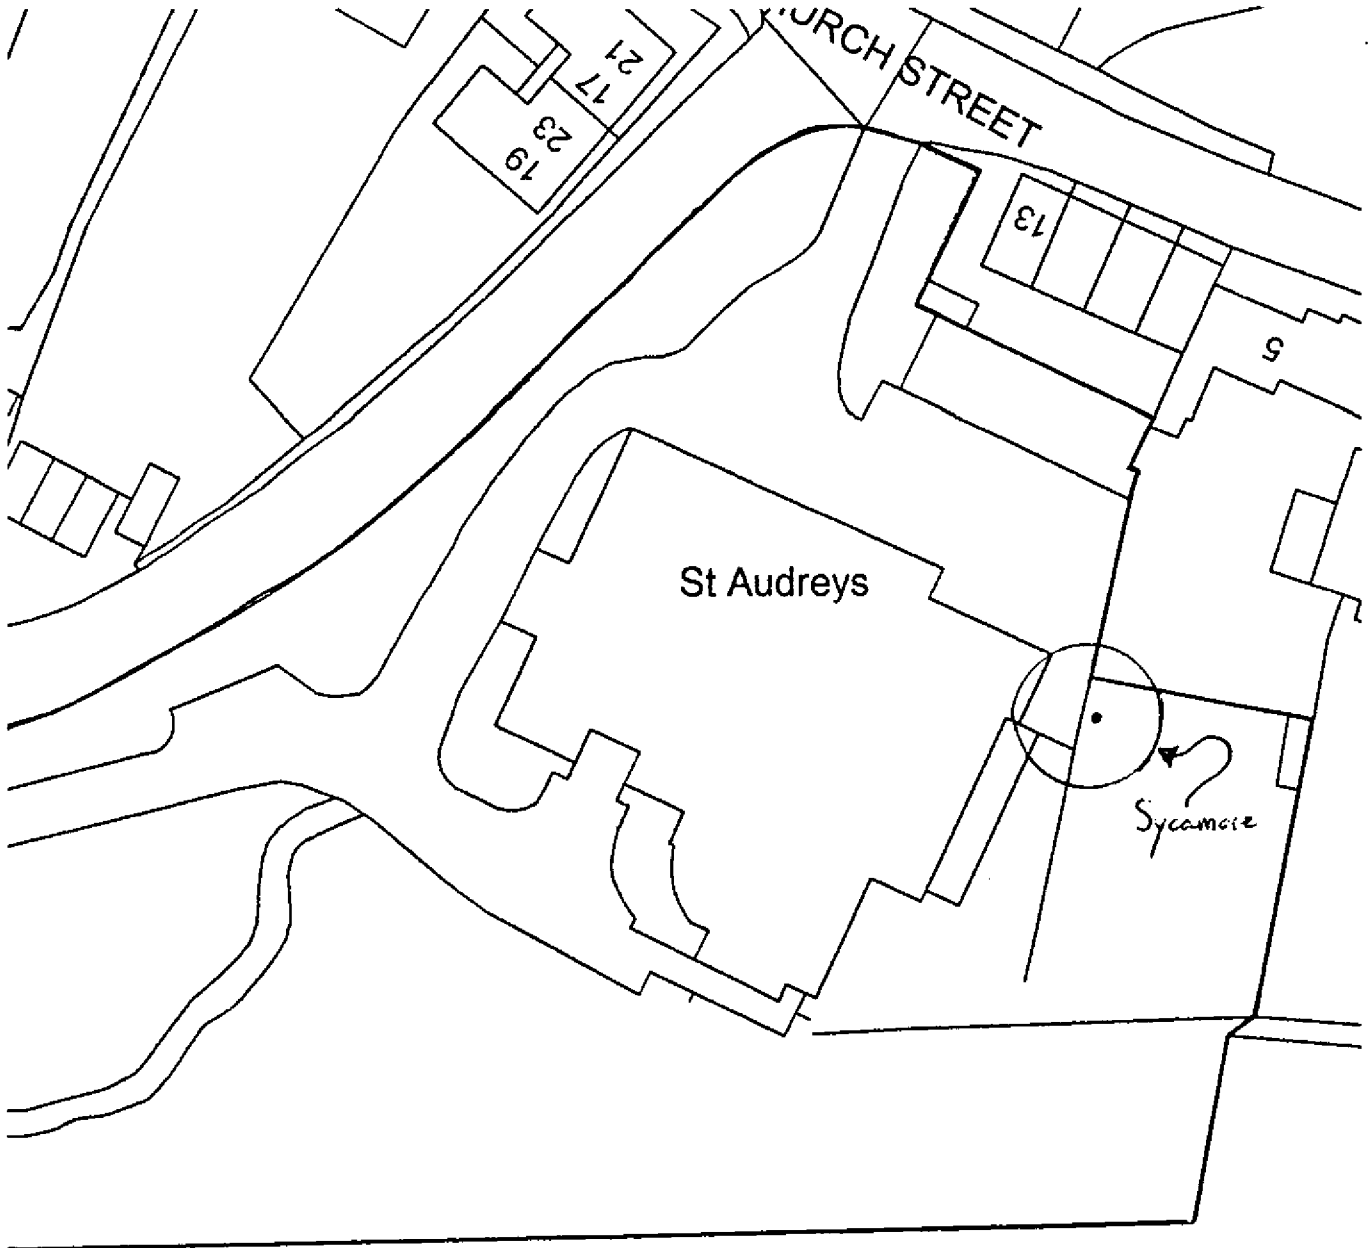

BLOCK PLAN
AREA 90m x 90m
SCALE 1:500

CENTRE COORDINATES: 523404, 208410

WELWYN HATFIELD
PLANNING
OFFICE COPY
07 JUN 2012
No: S6/2012/1202/TC

Supplied by Streetwise Maps Ltd
www.streetwise.net
Licence No: 100047474
01/06/2012 14:34:26

**SITE LOCATION PLAN
AREA 2 HA
SCALE 1:1250**

CENTRE COORDINATES: 523383, 208409

Supplied by Streetwise Maps Ltd
www.streetwise.net
Licence No: 100047474
08/05/2012 18:29

WELWYN HATFIELD
PLANNING
OFFICE COPY
07 JUN 2012
No: S6/2012/1202/TC