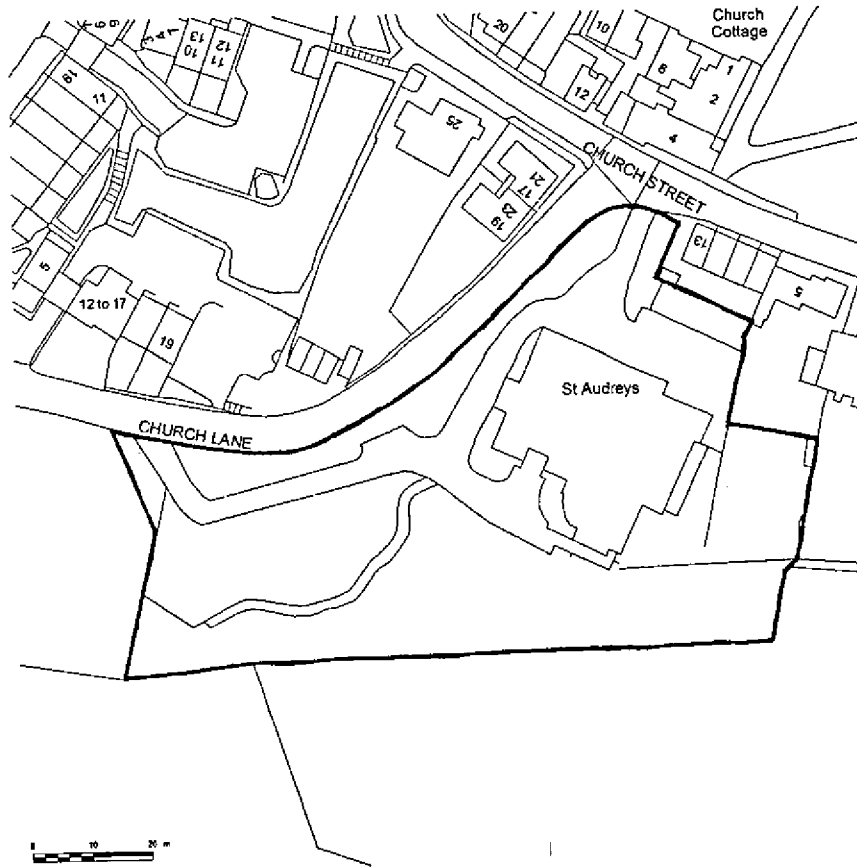

BLOCK PLAN
AREA 90m x 90m
SCALE 1:500

CENTRE COORDINATES: 523404, 208410

WELWYN HATFIELD
PLANNING
OFFICE COPY
07 JUN 2012
No: S6/2012/1202/TC

Supplied by Streetwise Maps Ltd
www.streetwise.net
Licence No: 100047474
01/06/2012 14:34:26

**SITE LOCATION PLAN
AREA 2 HA
SCALE 1:1250**

CENTRE COORDINATES: 523383, 208409

Supplied by Streetwise Maps Ltd
www.streetwise.net
Licence No: 100047474
08/05/2012 18:29

WELWYN HATFIELD
PLANNING
OFFICE COPY
07 JUN 2012
No: S6/2012/1202/TC