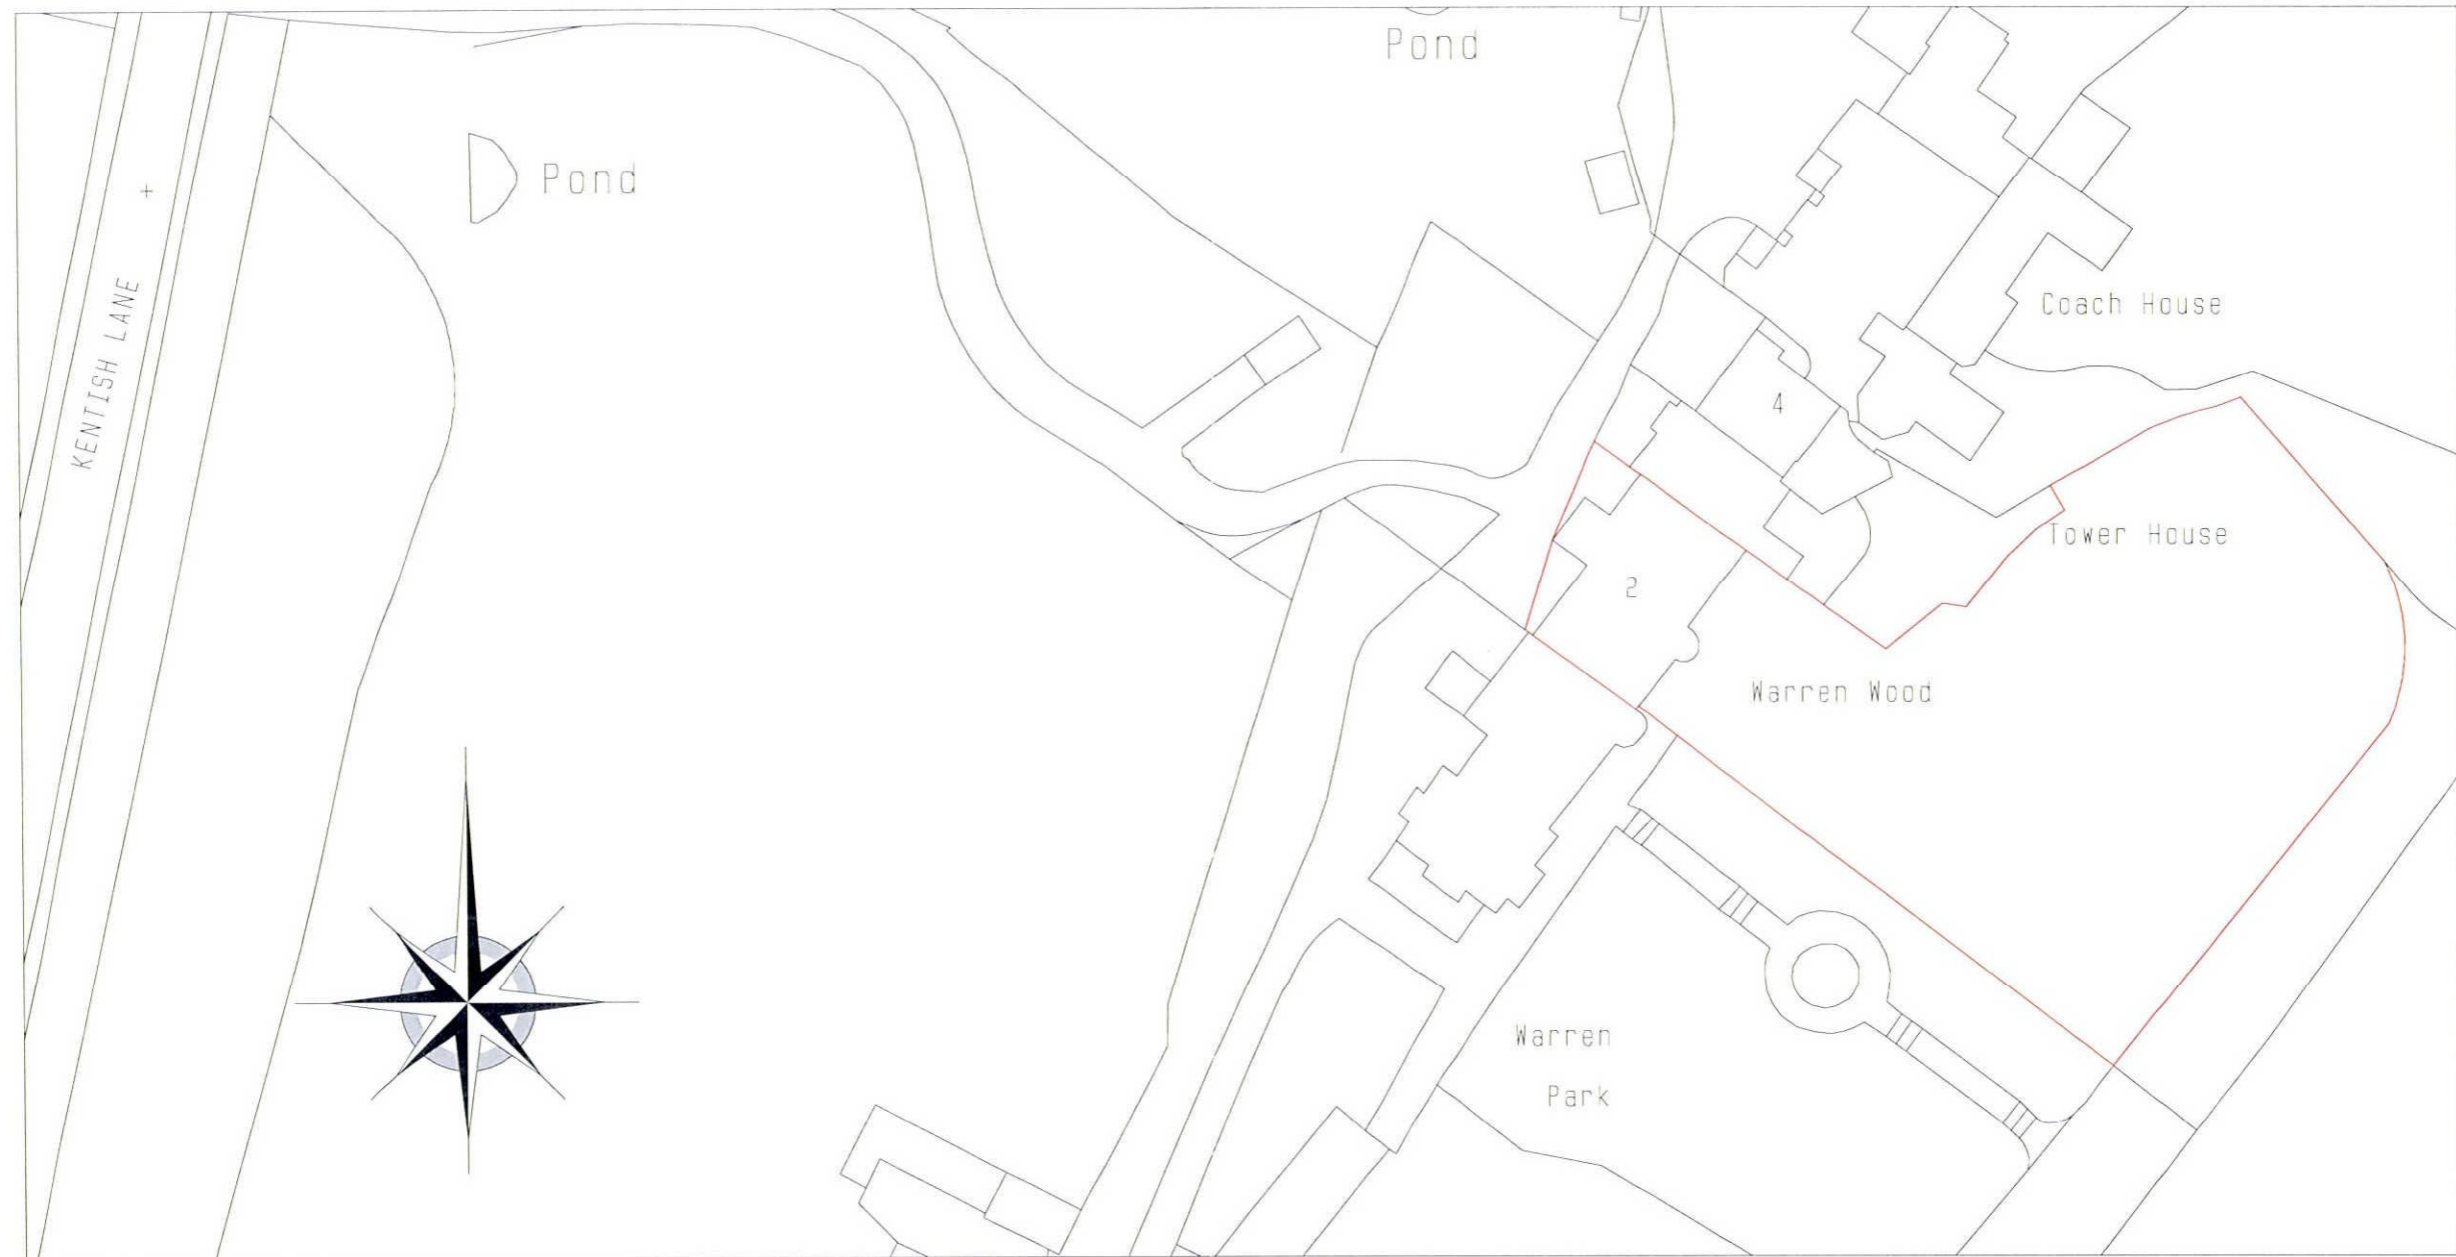

SITE LOCATION PLAN

WING 2, WARRENWOOD, KENTISH LANE, AL9 6JQ

SCALE = 1:500

Ordnance Survey (c) Crown Copyright 2012. All rights reserved. Licence number 100020449

PLANNING
DEPARTMENT
OFFICE COPY
06 AUG 2012
REF: 2012/1666