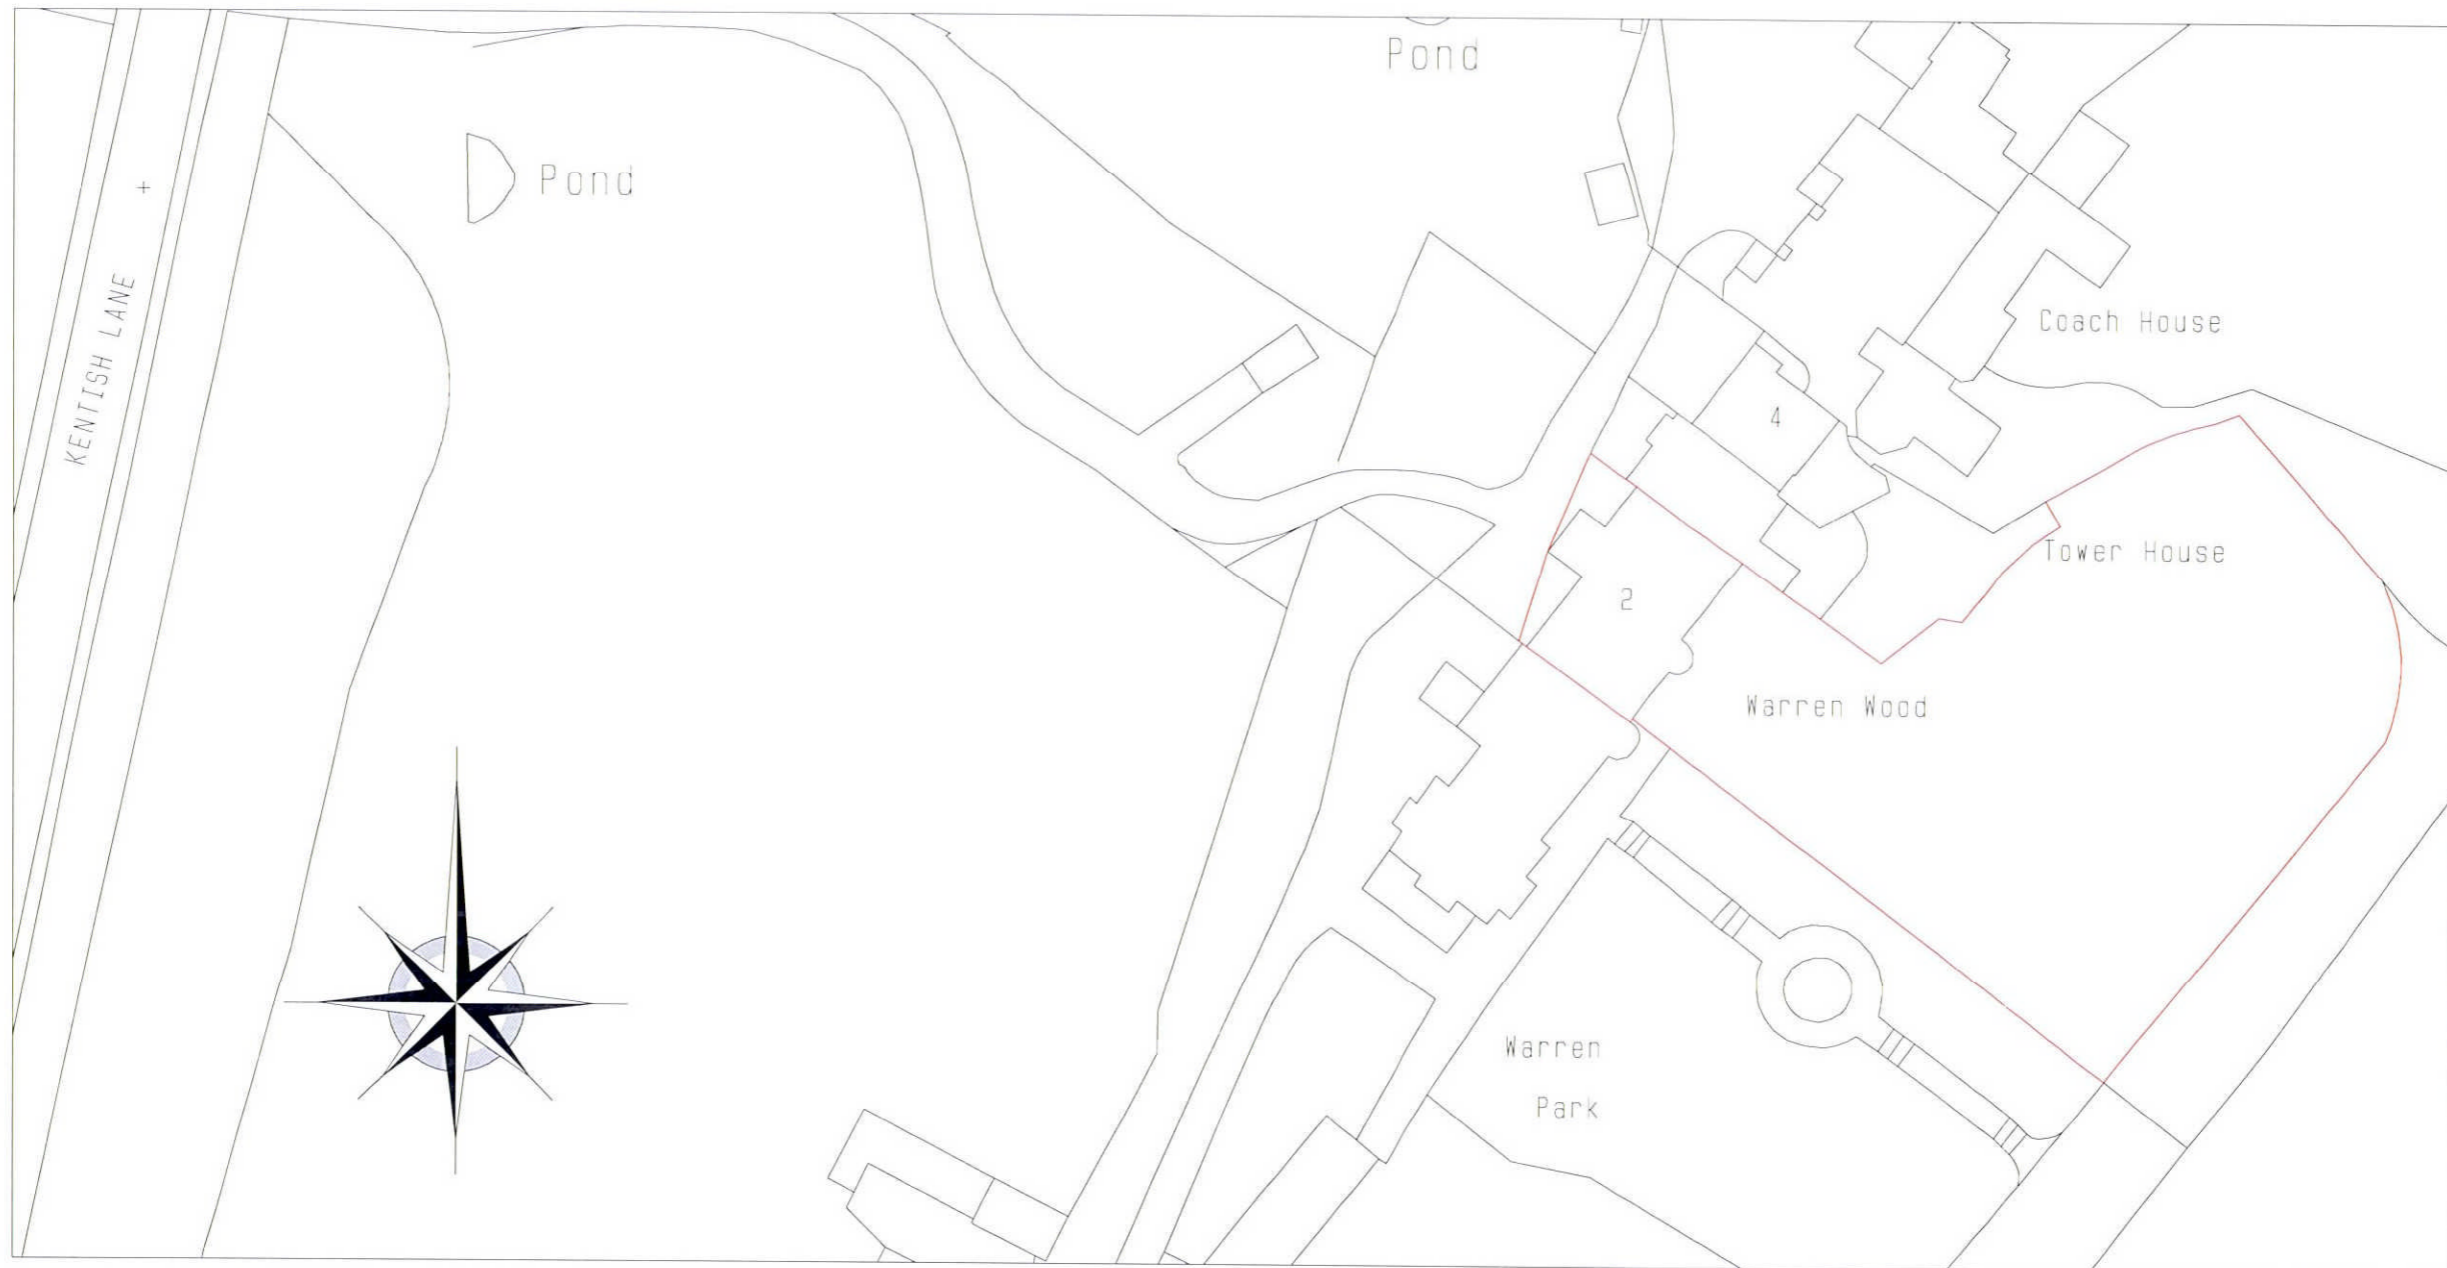

SITE LOCATION PLAN

WING 2, WARRENWOOD, KENTISH LANE, AL9 6JQ

SCALE = 1:500

Ordnance Survey (c) Crown Copyright 2012. All rights reserved. Licence number 100020449

10 DEC 2012  
2012/2580