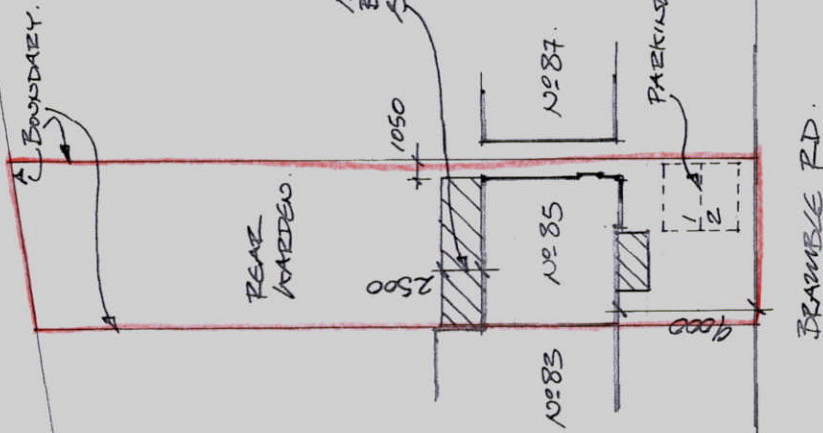

05 BRAMBLE RD.  
HATFIELD.  
HERTS.

Block / SITE PLAN WITH PROPOSED  
ENLARGEMENTS INDICATED.

SCALE 1:500  
JUNE 2013.

DRA: 1307/05

SCALE BAR. (1:500)  
METRES @ A4 SIZE

# SITE / BLOCK PLAN

PLANNING DEPARTMENT  
OFFICE COPY

28 JUN 2013

2013 / 1290