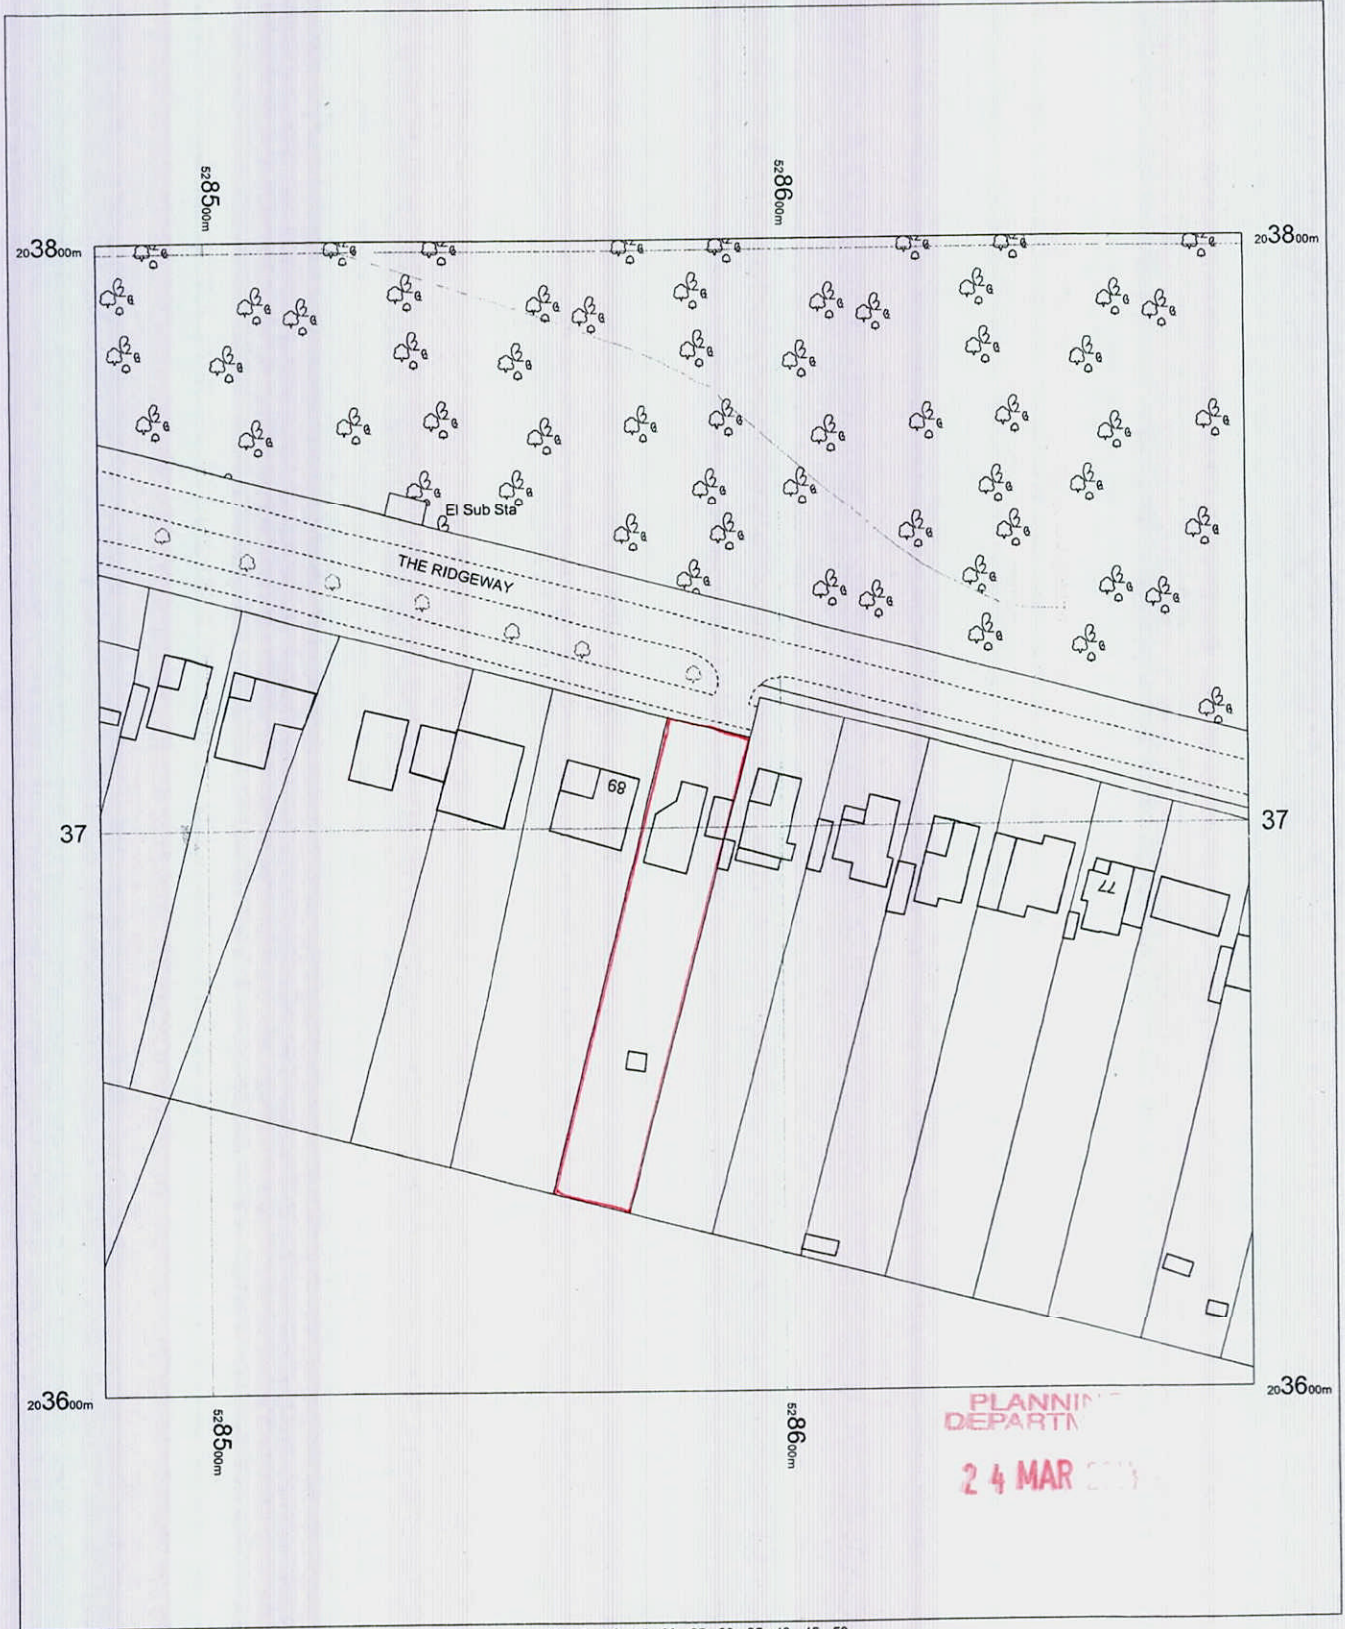

# 87 The Ridgeway

87 The Ridgeway  
Northaw  
EN6 4BG

OS Mastermap  
19 October 2011, ID: BLJT-00102911  
[www.planningapplicationmaps.co.uk](http://www.planningapplicationmaps.co.uk)

1:1250 scale print at A4, Centre: 528581 E, 203702 N

©Crown Copyright. Licence no. 10001998