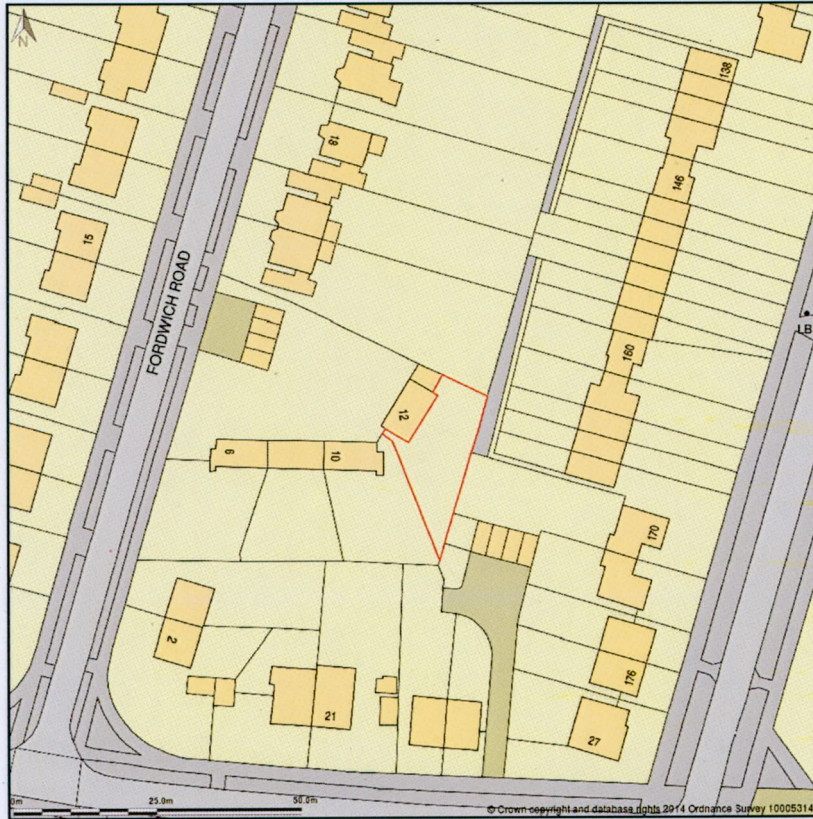

12 Fordwich Road, Welwyn Garden City, AL8 6EY

Site Plan shows area bounded by: 523451.2893,212095.2893 523592.7107,212236.7107 (at a scale of 1:1250) The representation of a road, track or path is no evidence of a right of way. The representation of features as lines is no evidence of a property boundary.

Produced on 2nd Apr 2014 from the Ordnance Survey National Geographic Database and incorporating surveyed revision available at this date. Reproduction in whole or part is prohibited without the prior permission of Ordnance Survey. © Crown copyright 2014. Supplied by buyaplan.co.uk a licensed Ordnance Survey partner (100053143). Unique plan reference: #00031596-E60FC5