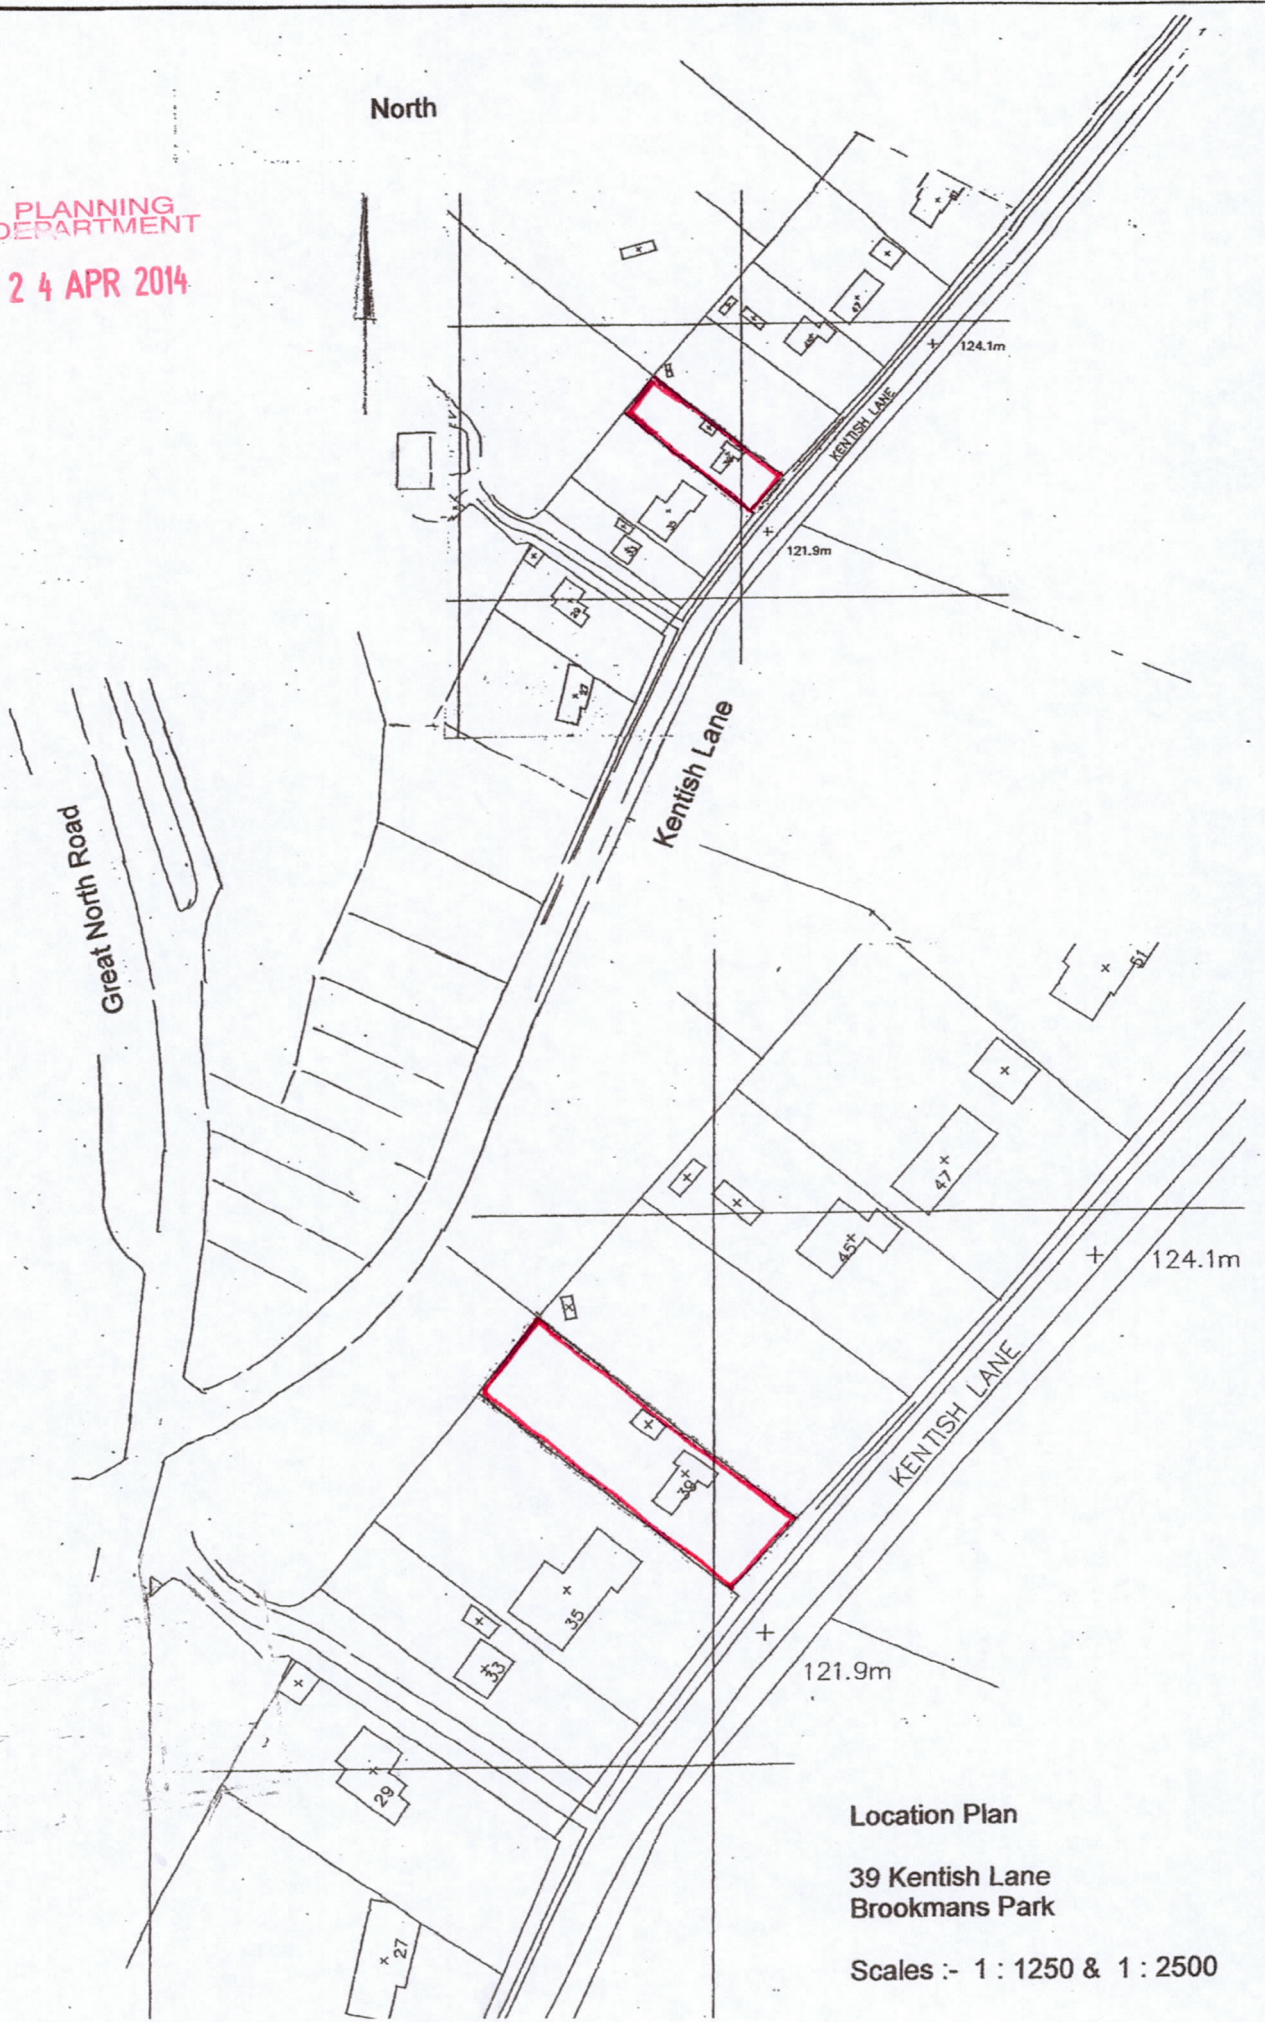

PLANNING
DEPARTMENT
24 APR 2014

North

Location Plan
39 Kentish Lane
Brookmans Park
Scales :- 1 : 1250 & 1 : 2500