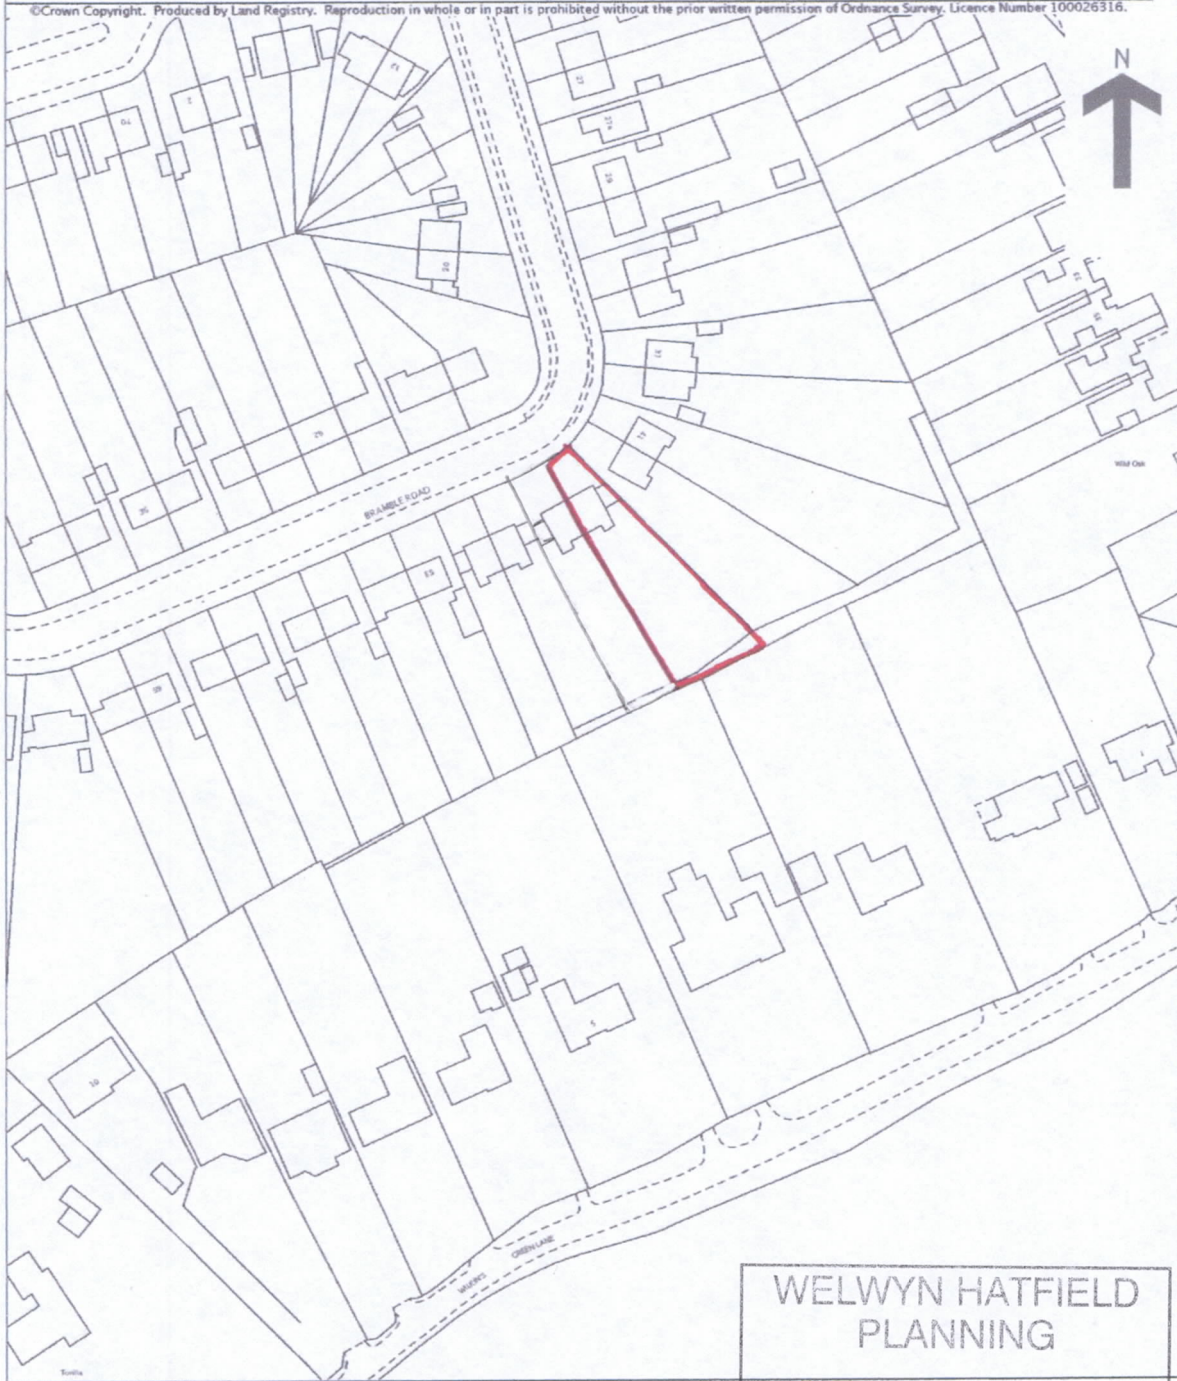

Land Registry
Current title plan

Title number **HD433174**
Ordnance Survey map reference **TL2007NE**
Scale **1:1250**
Administrative area **Hertfordshire : Welwyn
Hatfield**

©Crown Copyright. Produced by Land Registry. Reproduction in whole or in part is prohibited without the prior written permission of Ordnance Survey. Licence Number 100026316.

WELWYN HATFIELD
PLANNING

- 6 MAY 2014

No: _____

This is a copy of the title plan on 1 MAY 2014 at 16:35:30. This copy does not take account of any application made after that time even if still pending in the Land Registry when this copy was issued.

This copy is not an 'Official Copy' of the title plan. An official copy of the title plan is admissible in evidence in a court to the same extent as the original. A person is entitled to be indemnified by the registrar if he or she suffers loss by reason of a mistake in an official copy. If you want to obtain an official copy, the Land Registry web site explains how to do this.

The Land Registry endeavours to maintain high quality and scale accuracy of title plan images. The quality and accuracy of any print will depend on your printer, your computer and its print settings. This title plan shows the general position, not the exact line, of the boundaries. It may be subject to distortions in scale. Measurements scaled from this plan may not match measurements between the same points on the ground. See Land Registry Public Guide 19 - Title plans and boundaries.