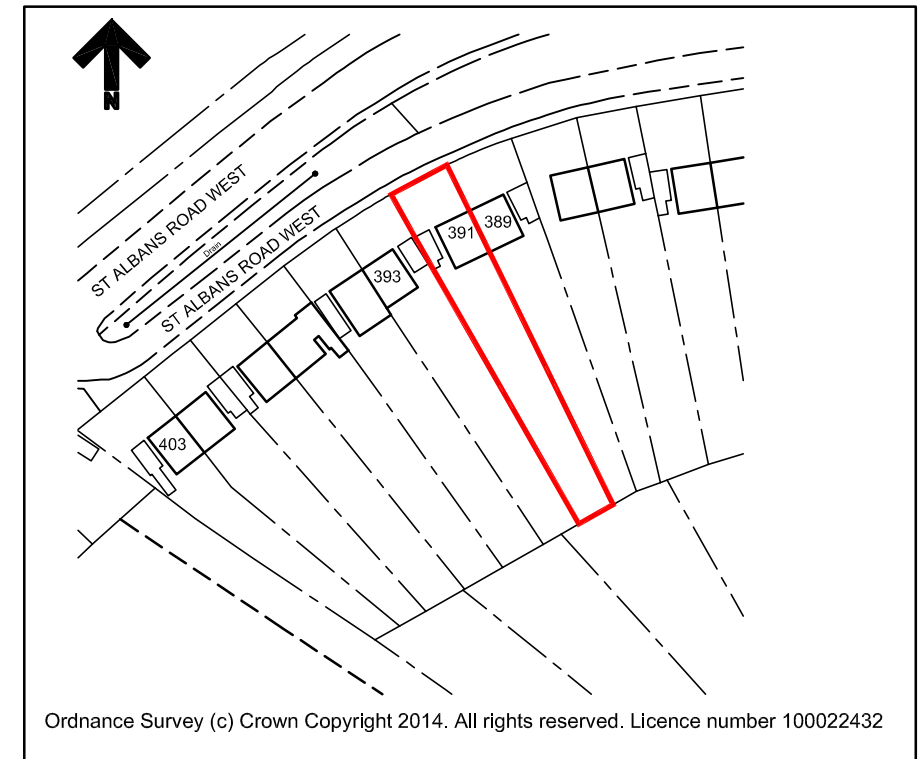

This drawing is copyright.

Site Location Plan at 1:1250

Rev.	Description.	Date.
------	--------------	-------

AT Design (Welwyn) Ltd Architectural Design Services 22 School Lane, Welwyn, Herts AL6 9PH Tel: 07931703297 - email: adamtrigg@hotmail.com		
---	--	--

Title; Proposed Rear Extension 391 St Albans Road West Hatfield Herts AL10 9RU Site Plan & Location Plan
---

Scale : 1:500 @ A3	Drawn by: AT
Date : June 2014	

Drg.No: AT502-01
------------------