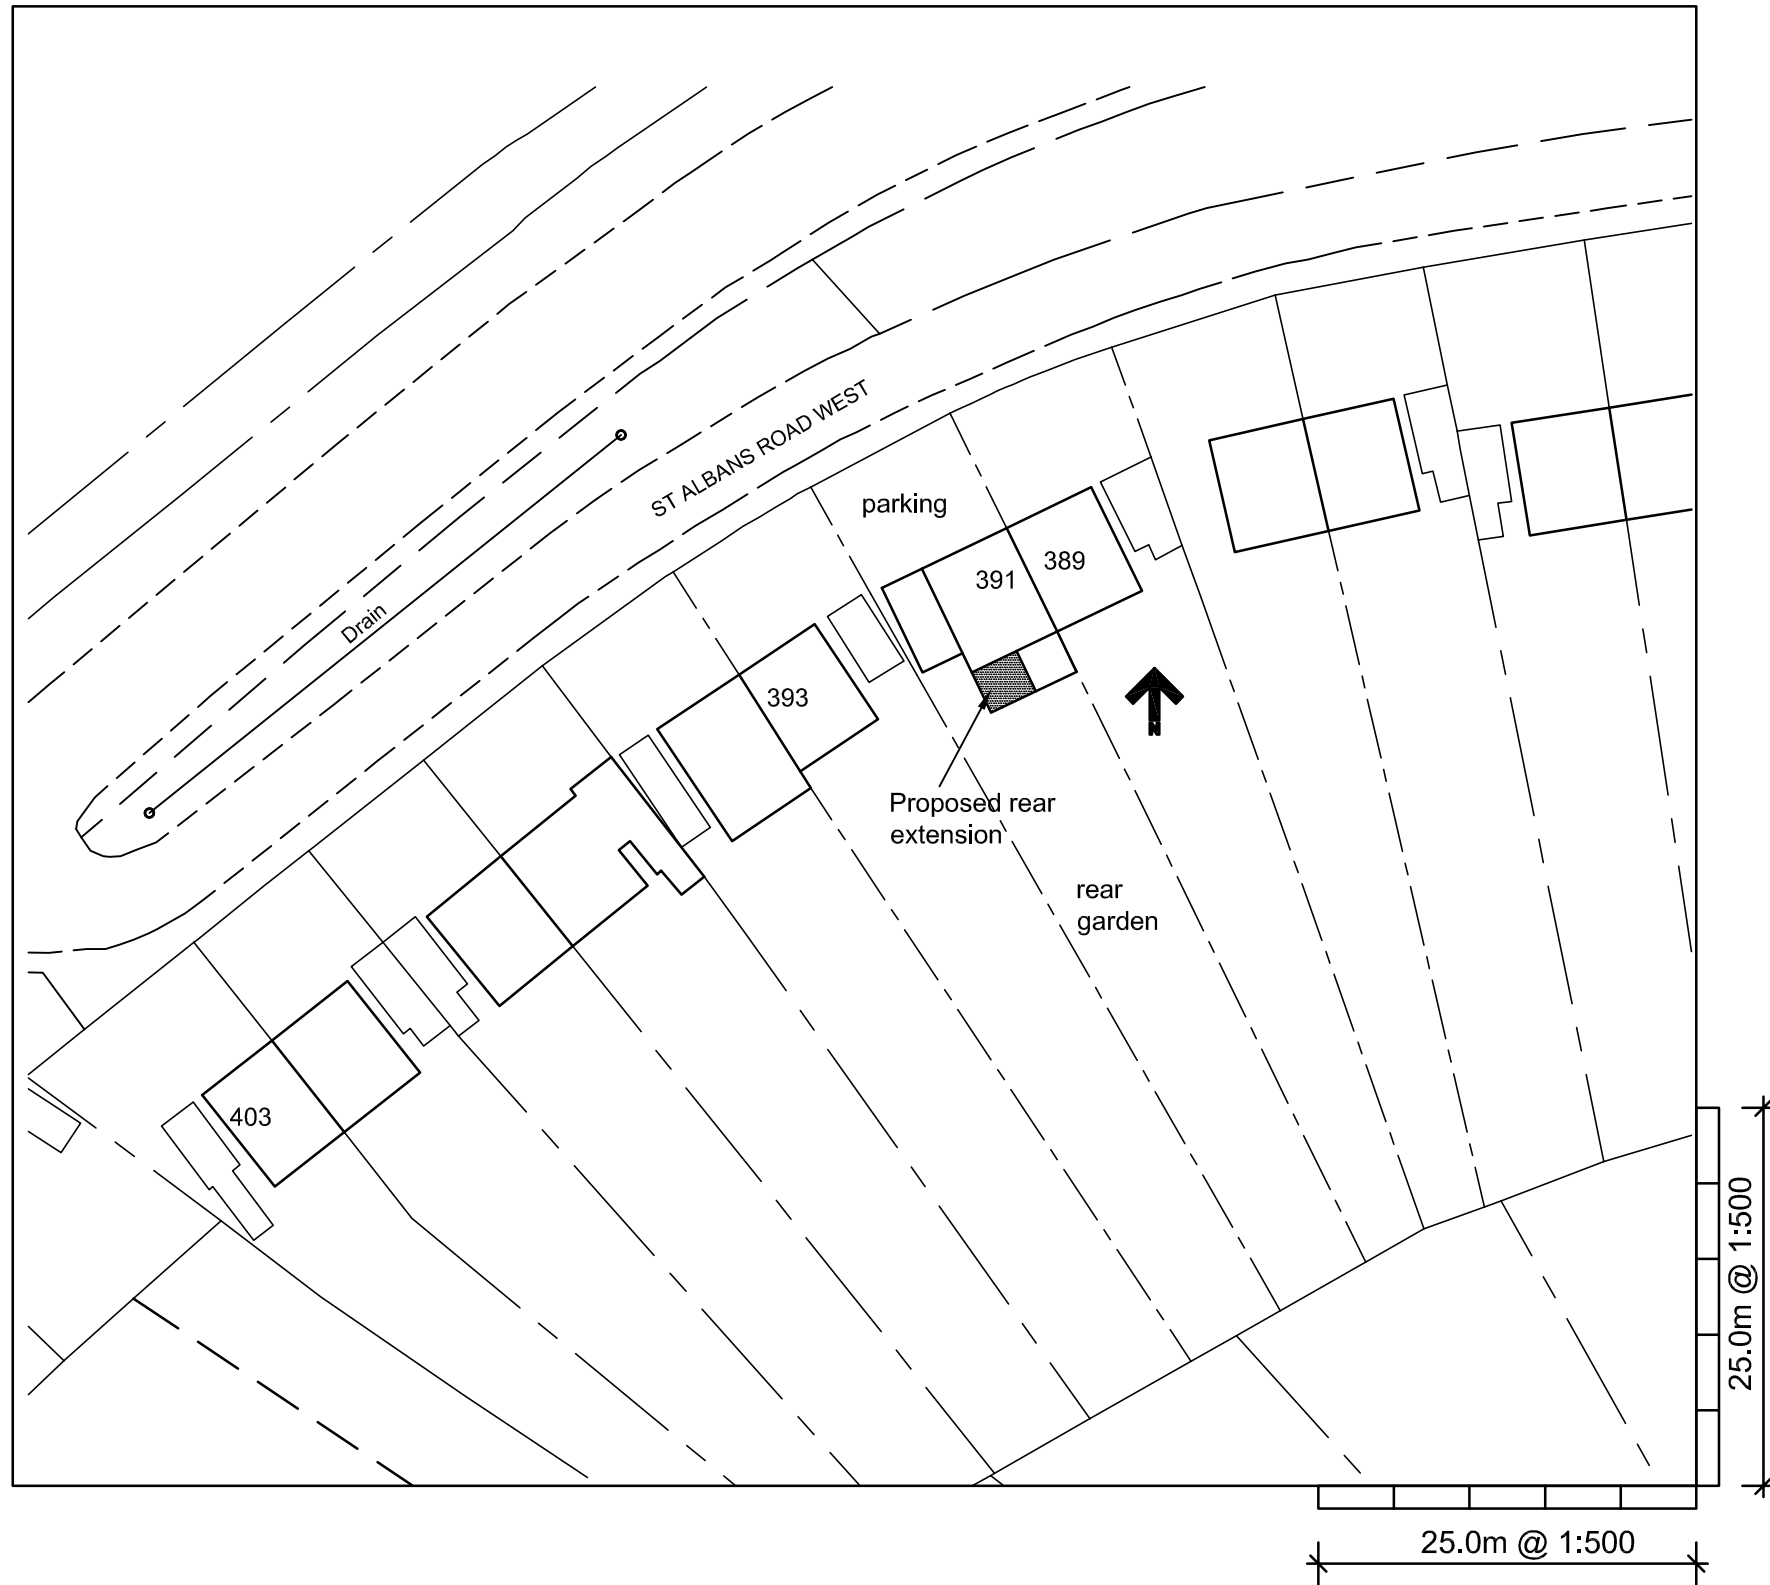

This drawing is copyright.

Site Location Plan at 1:1250

Rev.	Description.	Date.

AT Design (Welwyn) Ltd Architectural Design Services 22 School Lane, Welwyn, Herts AL6 9PH Tel: 07931703297 - email: adamtrigg@hotmail.com		

Title; Proposed Rear Extension 391 St Albans Road West Hatfield Herts AL10 9RU Site Plan & Location Plan

Scale : 1:500 @ A3	Drawn by: AT
Date : June 2014	

Drg.No: AT502-01