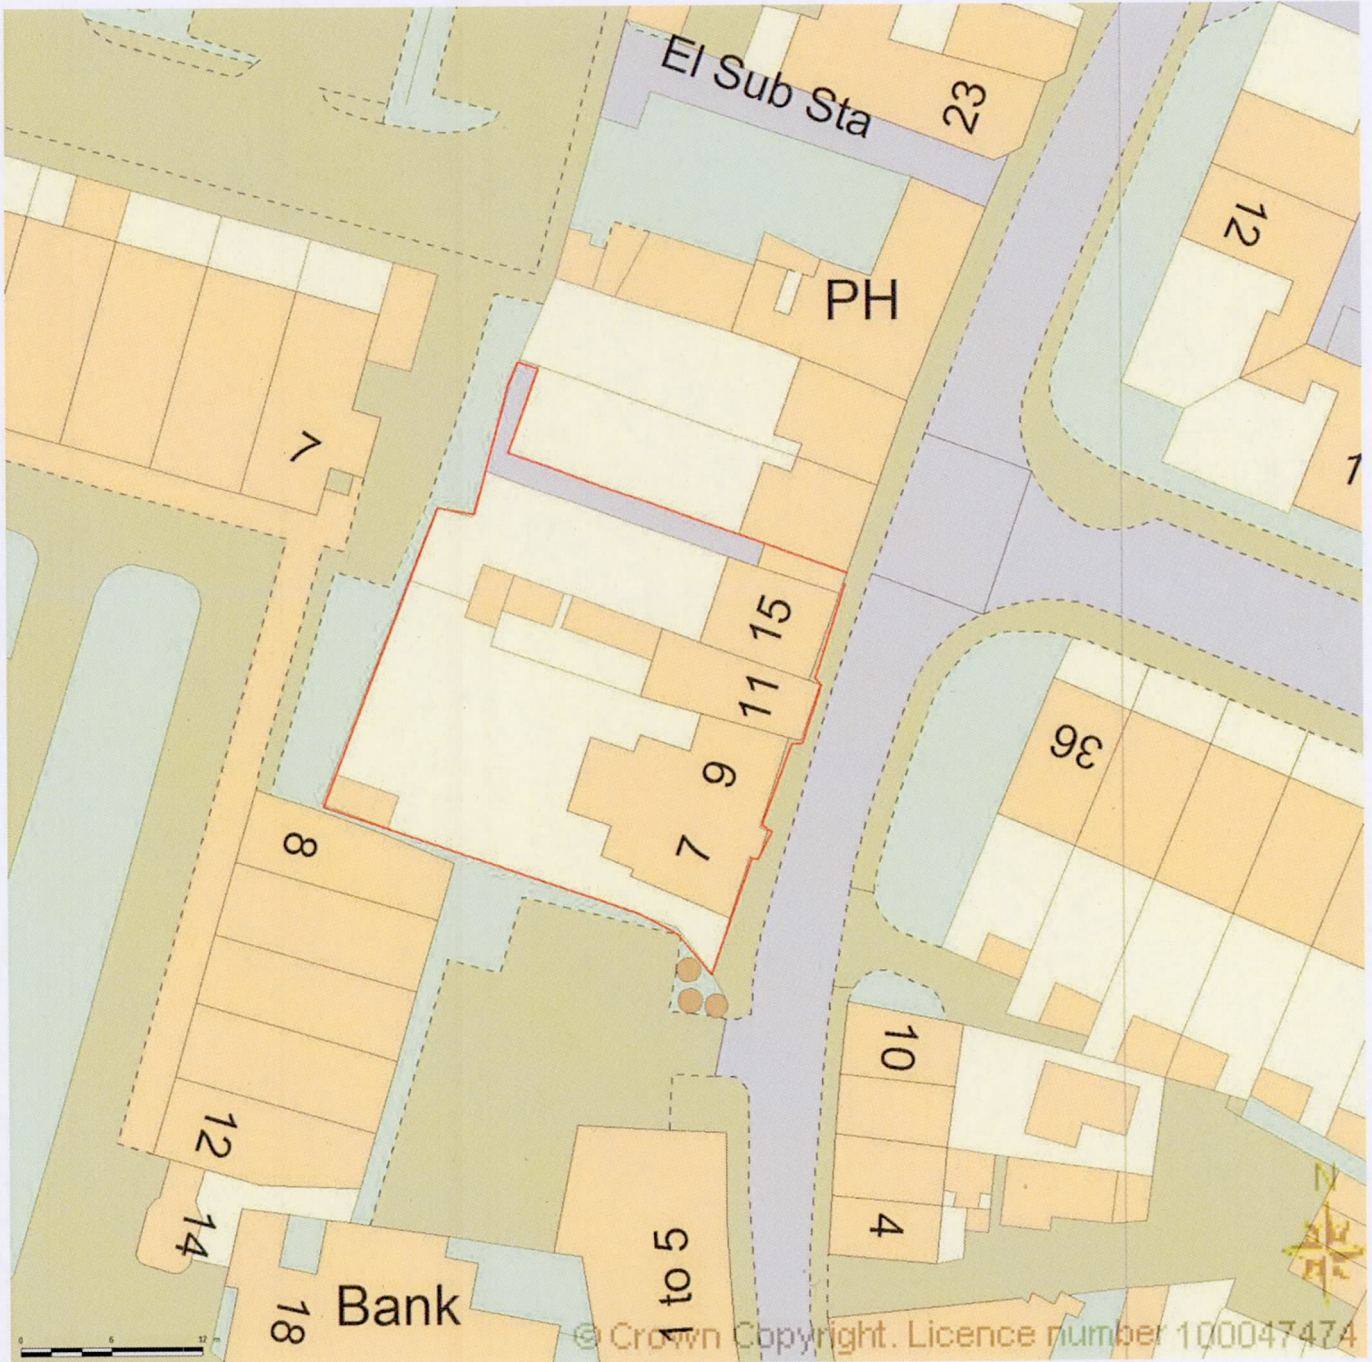

BLOCK PLAN  
AREA 90m x 90m  
SCALE 1:500 on A4  
CENTRE COORDINATES: 523371, 208648

Supplied by Streetwise Maps Ltd  
[www.streetwise.net](http://www.streetwise.net)  
Licence No: 100047474  
30/06/2014 21:05:16