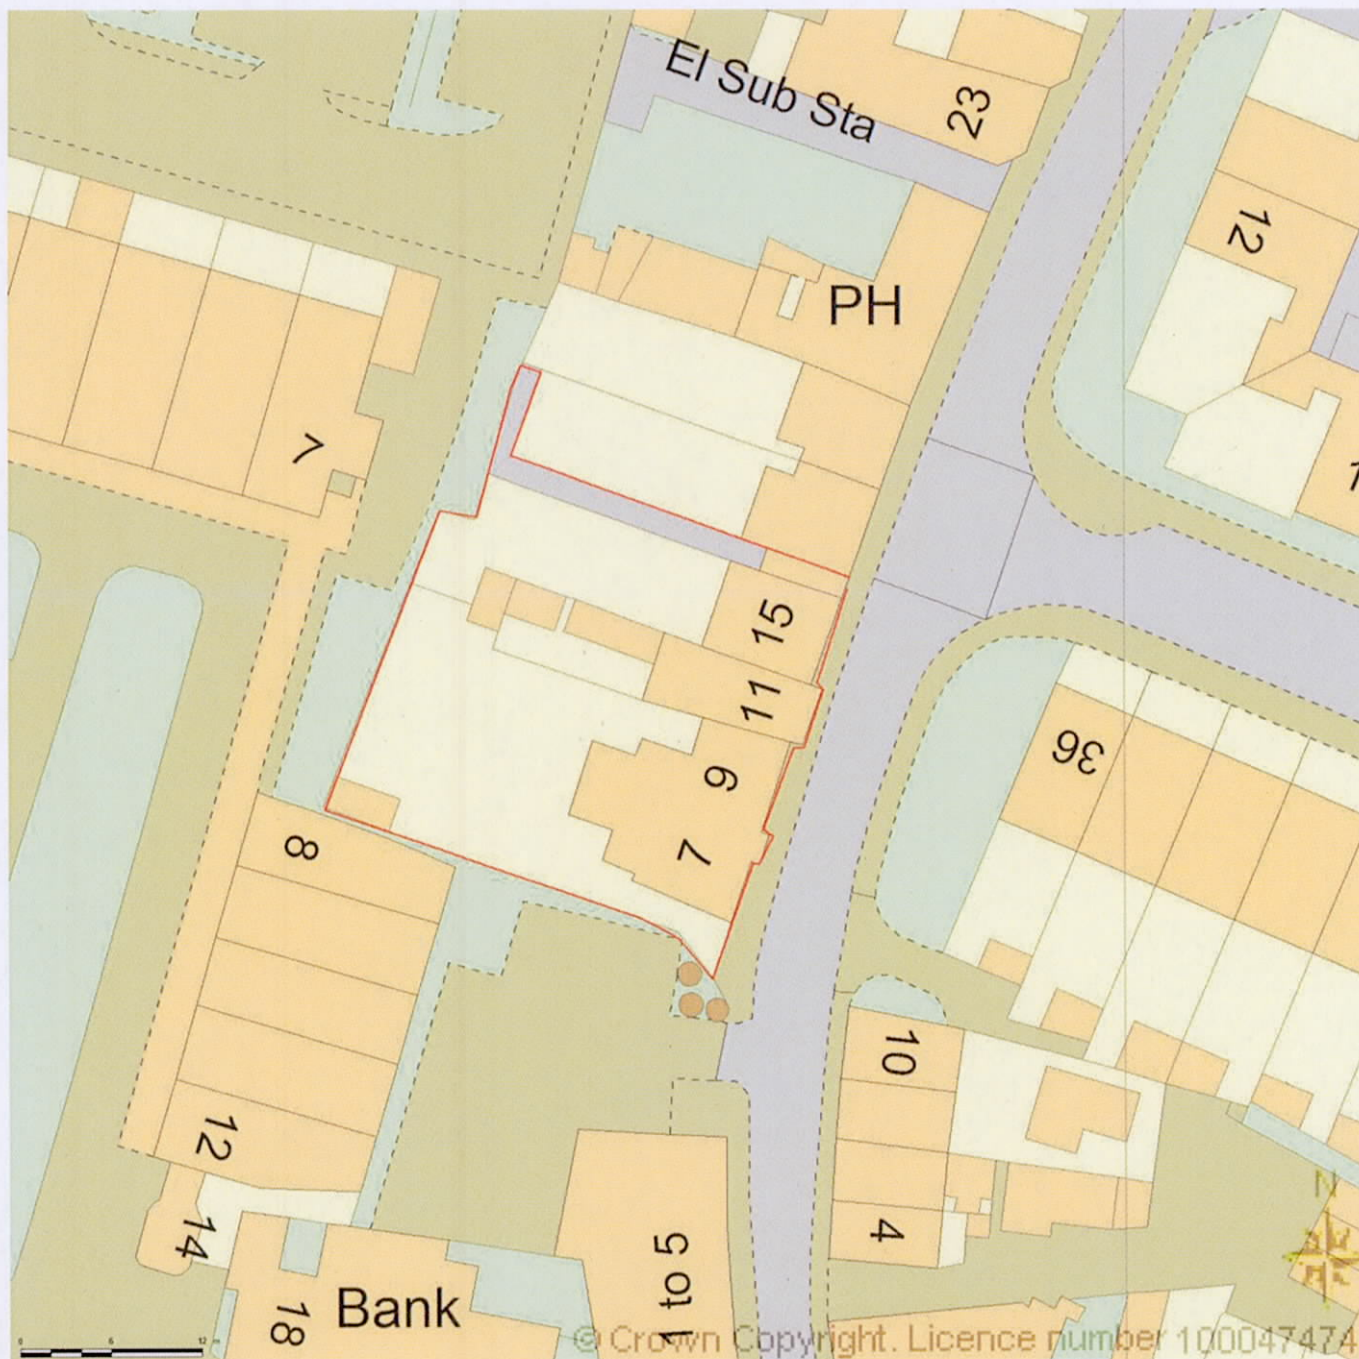

BLOCK PLAN
AREA 90m x 90m
SCALE 1:500 on A4
CENTRE COORDINATES: 523371, 208648

Supplied by Streetwise Maps Ltd
www.streetwise.net
Licence No: 100047474
30/06/2014 21:05:16