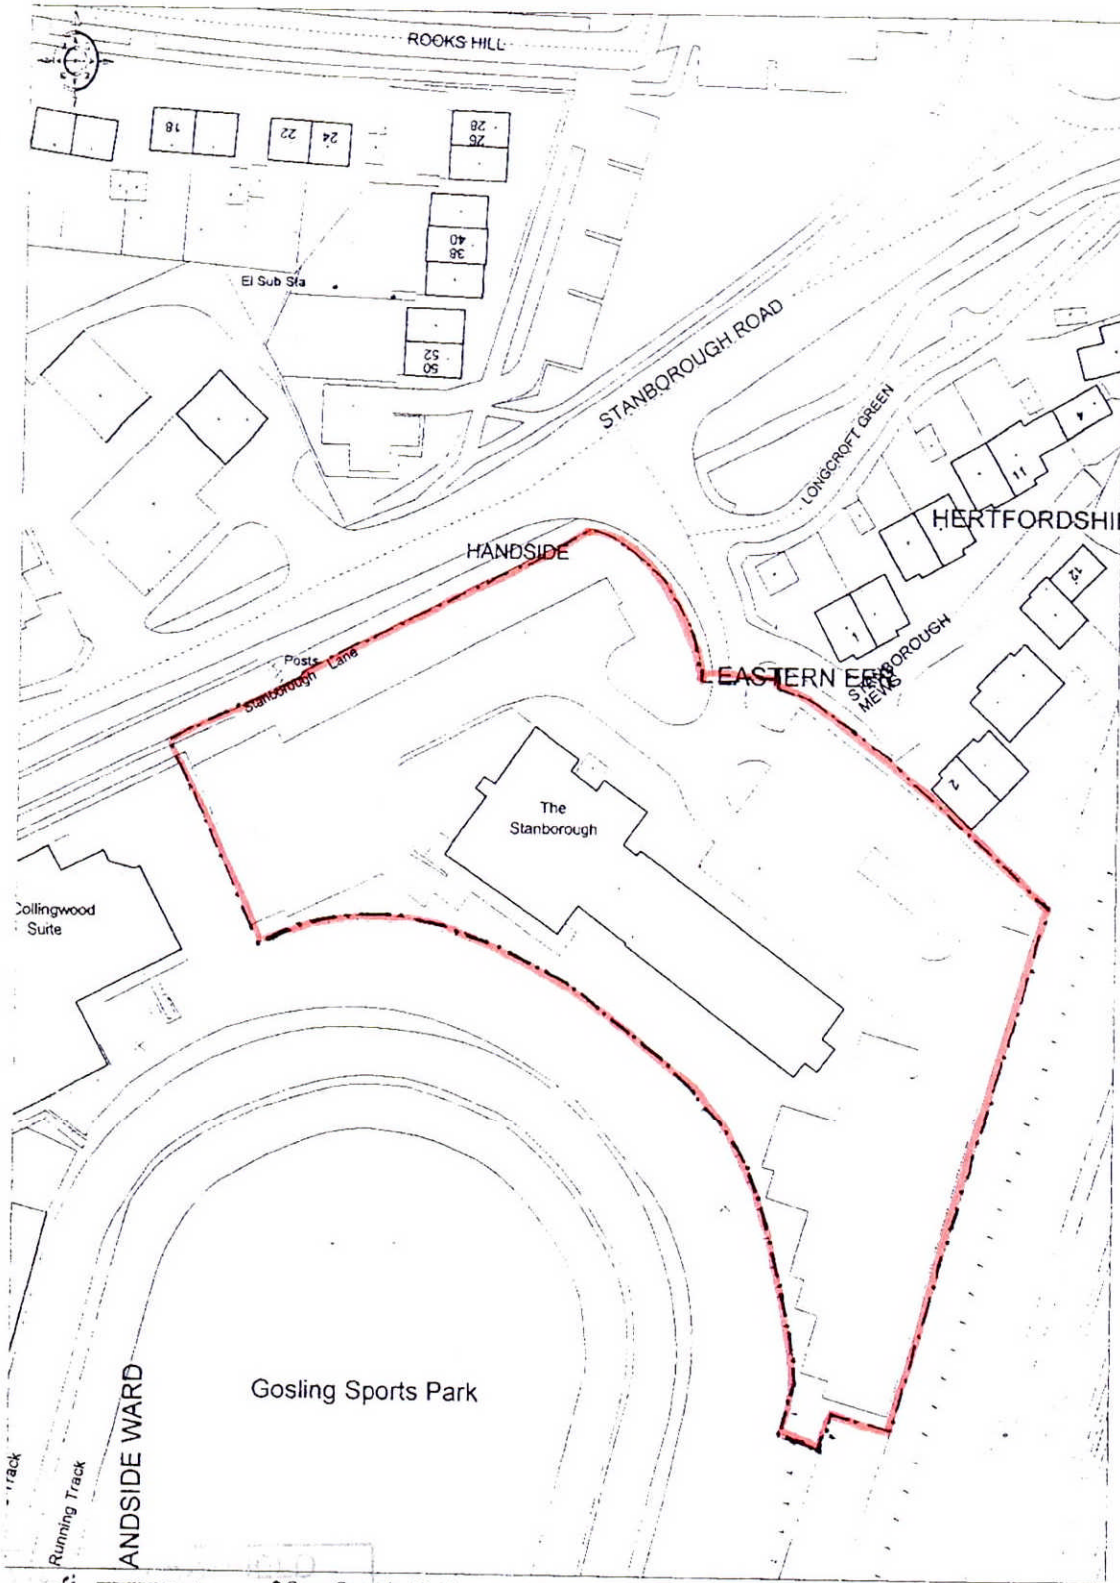

Premier Travel Inn Extension
The Stanborough, Stanborough Road,
Welwyn Garden City

Ordnance Survey

© Crown Copyright. All rights reserved. Licence number 100020449. Plotted Scale - 1:1250

23 MAR 2011

Cliff Walsingham Co
Bourne House, Cores End Road, Bourne End, Bucks SL8 5AR
Phone 01628 532244 Fax 01628 532255