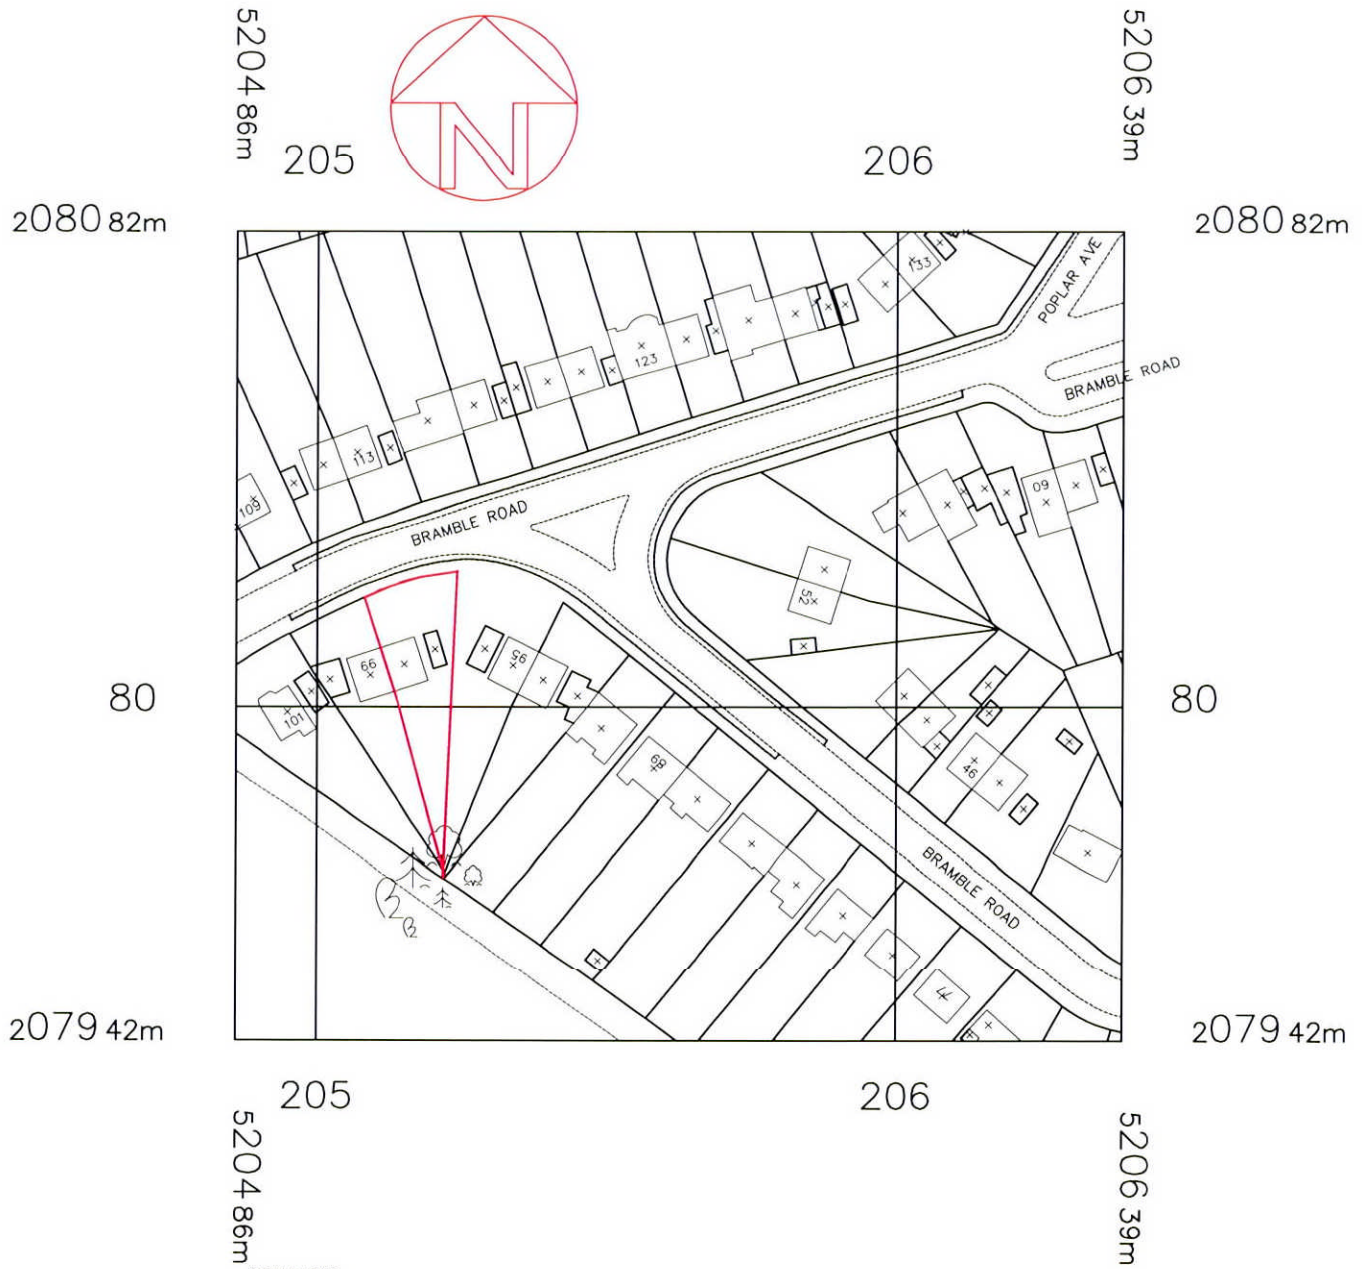

Ordnance Survey[®] OS Sitemap[®]

TITLE
LOCATION PLAN
ADDRESS
97 BRAMBLE RD
HATFIELD, ALIO 95B
SCALE
1:1250 @A4
DRAWING No.
BR 101-OS
DATE
DEC 2010
REV.
-

© Crown Copyright 2010
Reproduction in whole or in part is prohibited
without the prior permission of Ordnance Survey.

2011/2793
PLANNING
16 DEC 2011