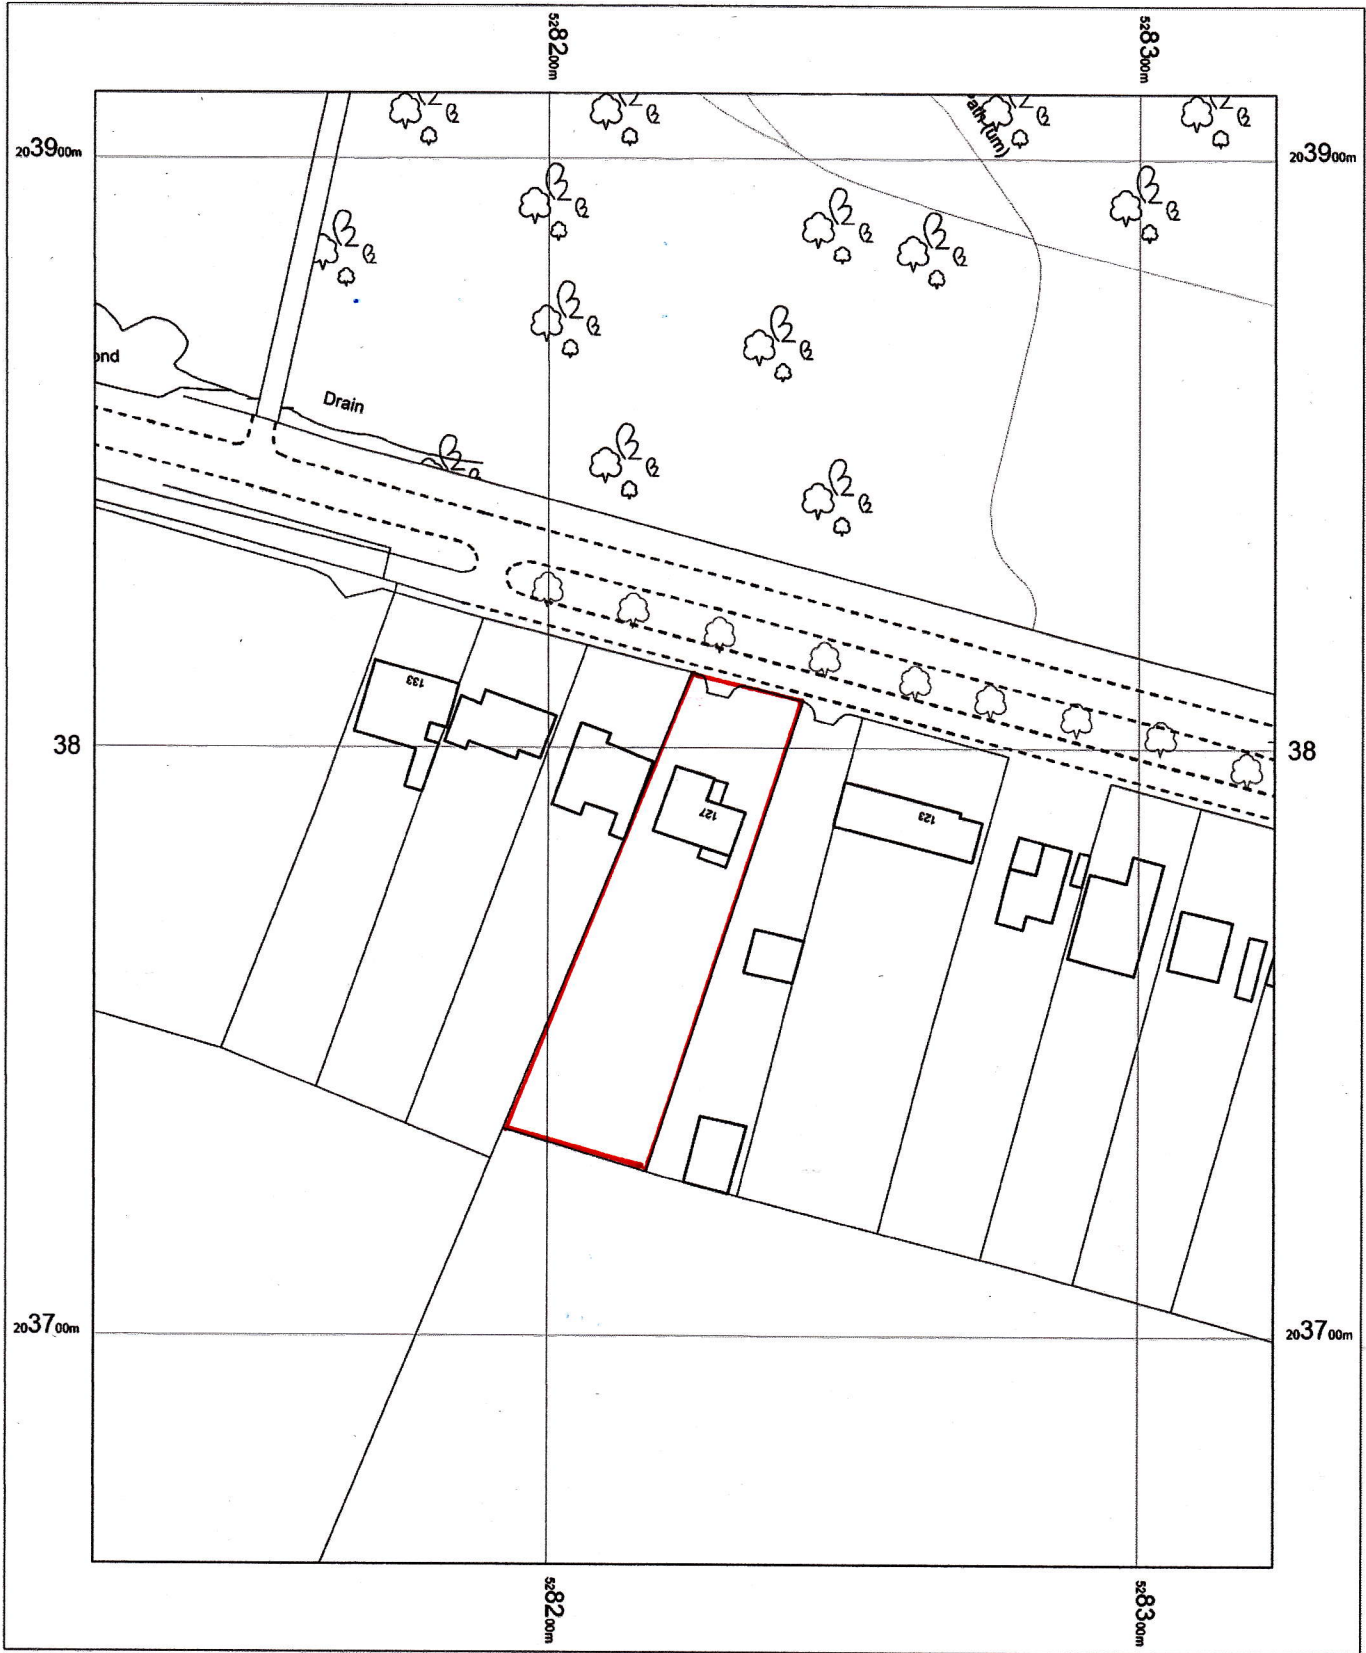

127 The Ridgeway

OS MasterMap 1250/2500/10000 scale
02 December 2013, ID: BLJT-00278489
www.planningapplicationmaps.co.uk

1:1250 scale print at A4, Centre: 528223 E, 203786 N

©Crown Copyright Ordnance Survey. Licence no. 100019980