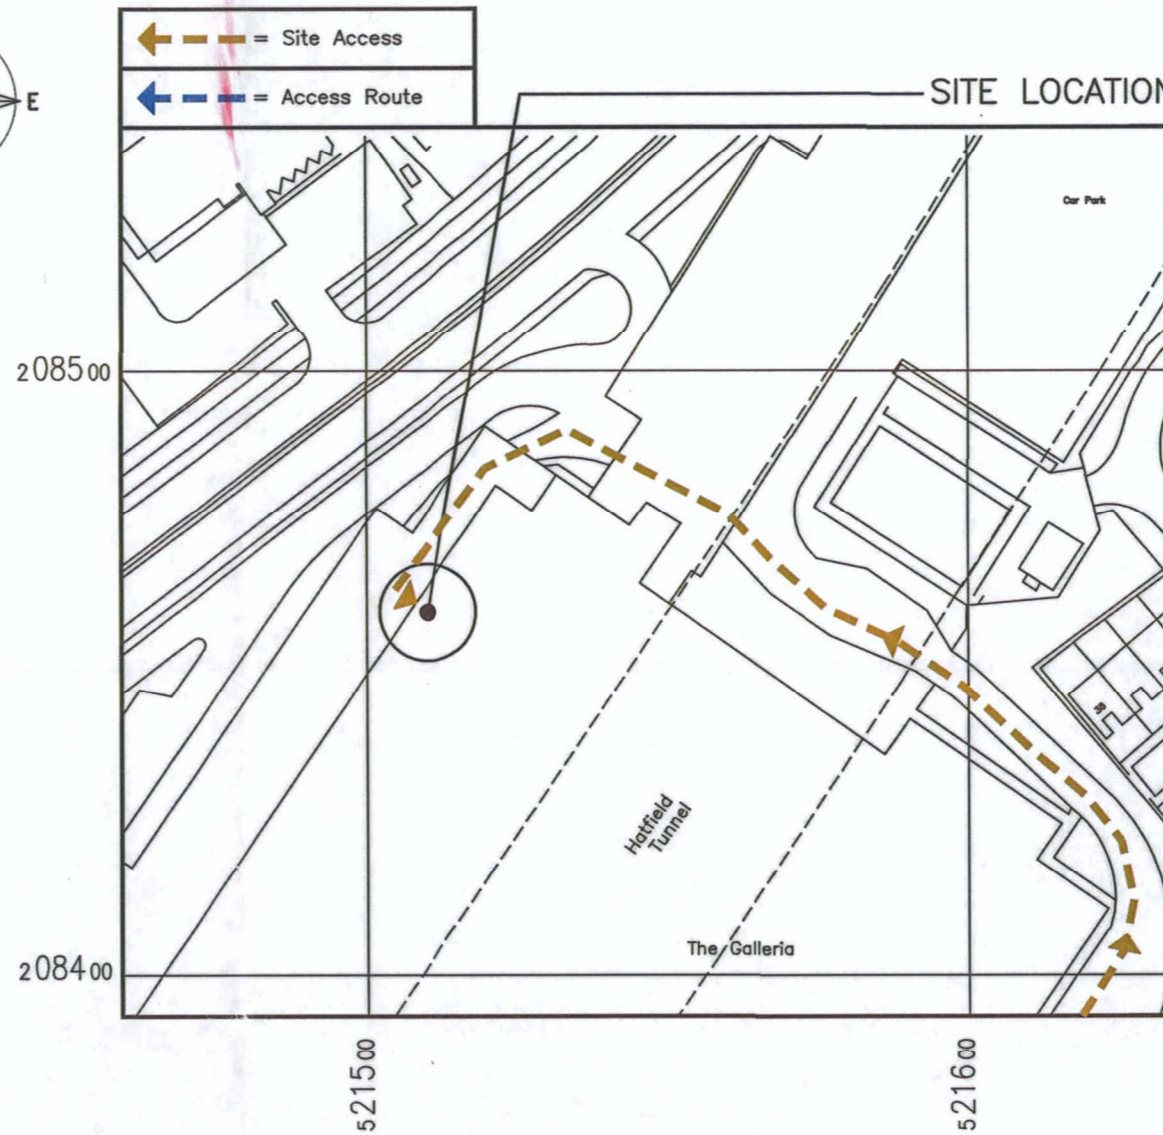

SITE LOCATION
(Scale 1:50000)

Ordnance Survey map extract based upon Landranger map series with the permission of the controller of Her Majesty's Stationery Office Licence No. 0100023487 Crown copyright.

SITE PHOTOGRAPH

DETAILED SITE LOCATION
(Scale 1:1250)

Based upon Ordnance Survey map extract with the permission of the Controller of Her Majesty's Stationery Office. Crown copyright. Licence No. 100020449

ALL DIMENSIONS ARE IN mm UNLESS NOTED OTHERWISE

N.G.R E: 521510 N: 208460

CONCESSION REQUIRED NO

DIRECTIONS TO SITE:
FROM A1(M) SOUTHBOUND TAKE EXIT AT JUNCTION 4 DIRECTED TO HATFIELD AND FOLLOW SIGNS TO THE GALLERIA OUTLET CENTRE. GO STRAIGHT OVER THE NEXT ROUNDABOUT AND THEN FOLLOW SIGNS INTO THE GALLERIA OUTLET CAR PARK. PARK IN THE MULTI STOREY CAR PARK AND GO TO THE HIGHEST LEVEL WHERE THE SITE WILL BE FOUND.

Drawing Title: SITE LOCATION MAPS			
Purpose of Issue: PLANNING			
Drawing Number: 100			
Surveyed By: SB		Original Sheet Size: A3	
Drawn: BCL	Date: 25.09.14	Checked: SB	Date: 25.09.14
			Issue: A